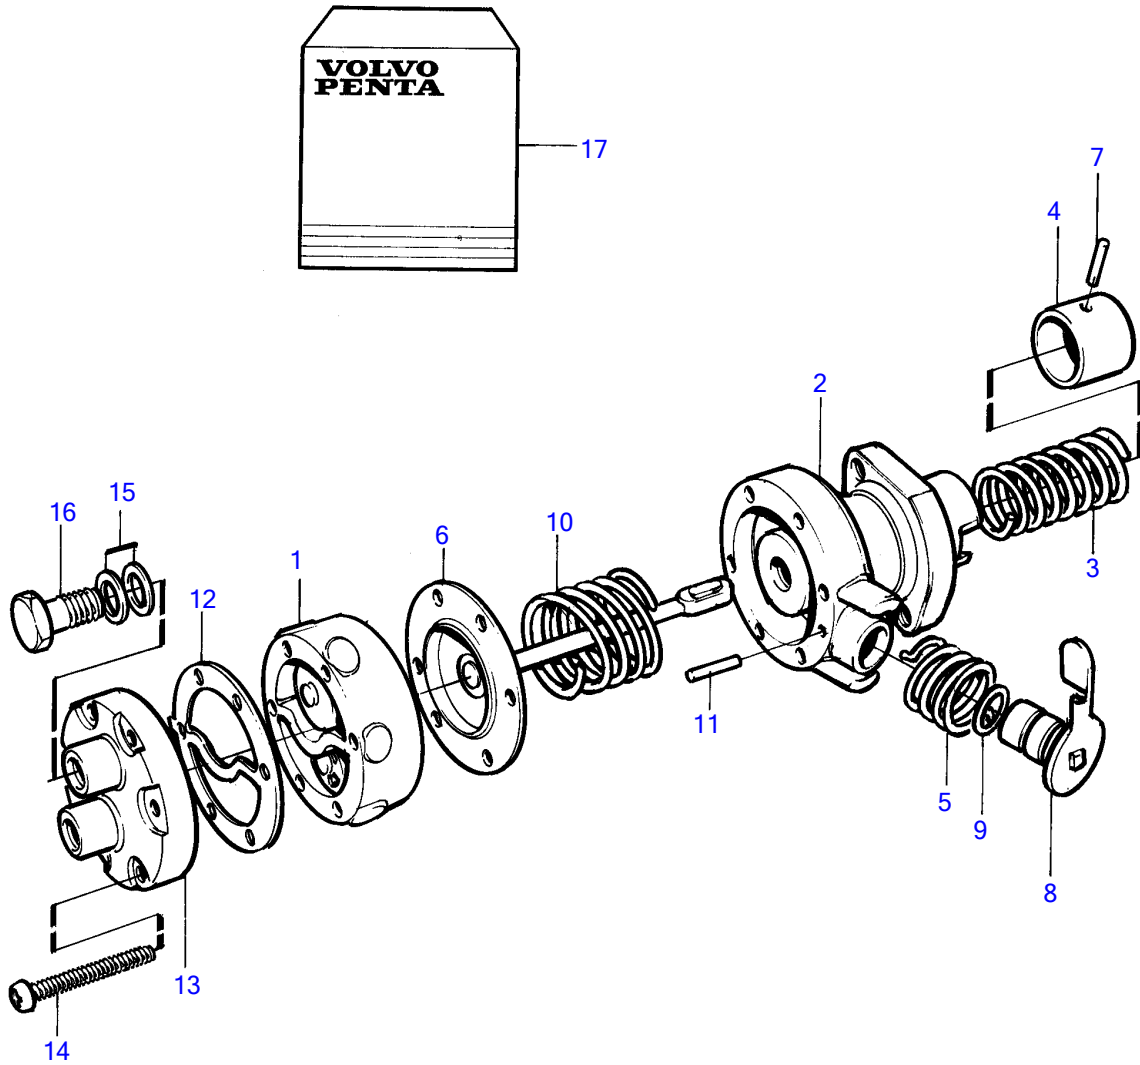

MD2010B, MD2020B, MD2030B, MD2040B

15133

MD2010B, MD2020B, MD2030B, MD2040B

REF	PART NO.	QTY	DESCRIPTION	NOTES
1	3580100	1	Feed pump	
2		1	• Housing	
3		1	• Spring	Included in overhaul kit.
4	(3580192)	1	• Tappet	Obsolete part
5		1	• Spring	Included in overhaul kit.
6		1	• Diaphragm	Included in overhaul kit.
7		1	• Pin	Included in overhaul kit.
8		1	• Lever	Included in overhaul kit.
9	3580197	1	• O-ring	Included in overhaul kit.
10		1	• Spring	Included in overhaul kit.
11		1	• Pin	Included in overhaul kit.
12	3580200	1	• Gasket	Included in overhaul kit.
13		1	• Cover	
14	(3580202)	6	• Screw	Obsolete part
15	11992	4	• Gasket	(3580203)
16	3580204	2	• Hollow screw	
17	(876688)	1	Repair kit	Obsolete part