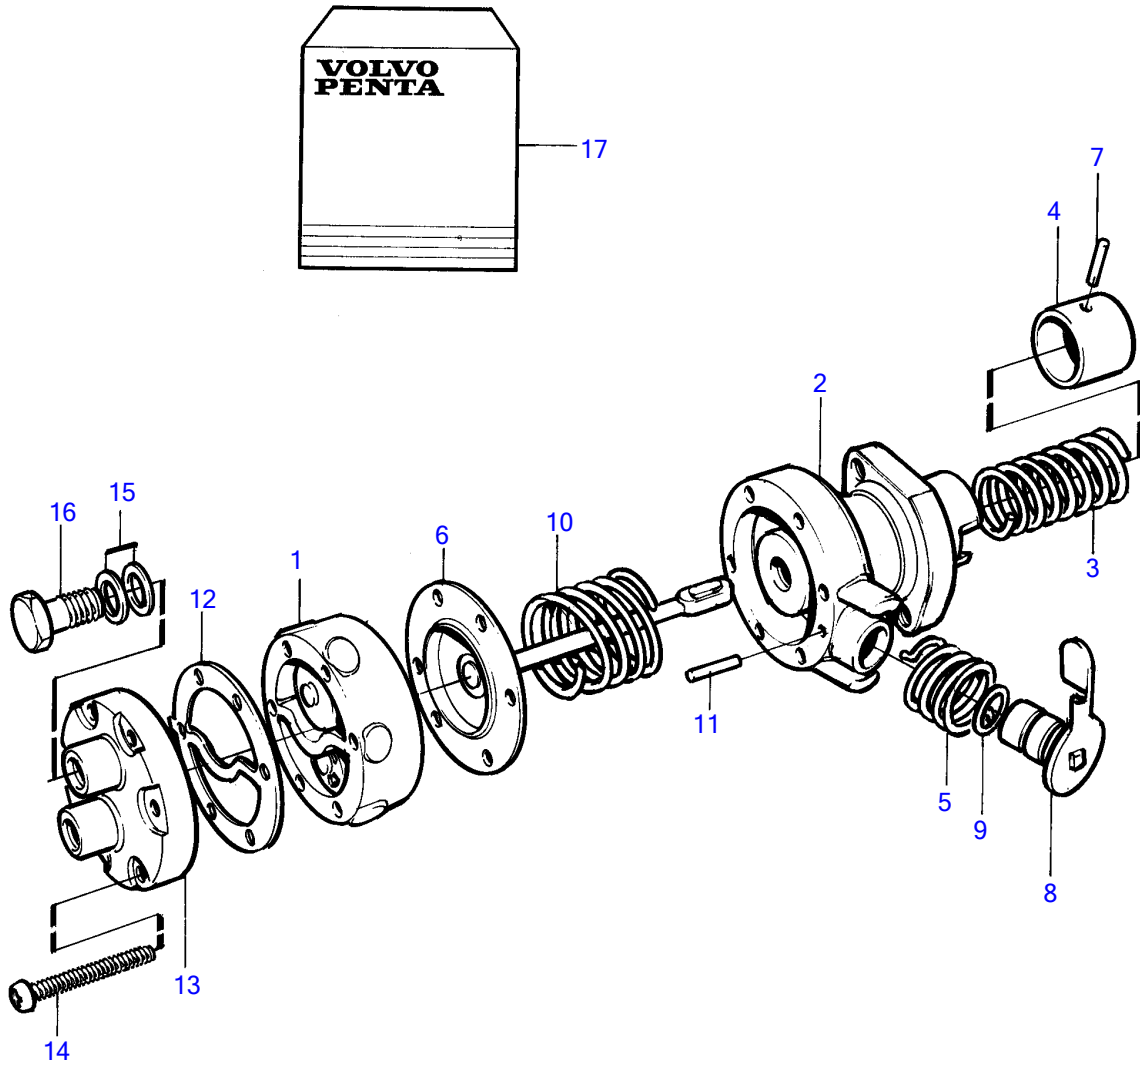

MD2010B, MD2020B, MD2030B, MD2040B

15133

MD2010B, MD2020B, MD2030B, MD2040B

| REF | PART NO.  | QTY | DESCRIPTION    | NOTES                     |
|-----|-----------|-----|----------------|---------------------------|
| 1   | 3580100   | 1   | Feed pump      |                           |
| 2   |           | 1   | • Housing      |                           |
| 3   |           | 1   | • Spring       | Included in overhaul kit. |
| 4   | (3580192) | 1   | • Tappet       | Obsolete part             |
| 5   |           | 1   | • Spring       | Included in overhaul kit. |
| 6   |           | 1   | • Diaphragm    | Included in overhaul kit. |
| 7   |           | 1   | • Pin          | Included in overhaul kit. |
| 8   |           | 1   | • Lever        | Included in overhaul kit. |
| 9   | 3580197   | 1   | • O-ring       | Included in overhaul kit. |
| 10  |           | 1   | • Spring       | Included in overhaul kit. |
| 11  |           | 1   | • Pin          | Included in overhaul kit. |
| 12  | 3580200   | 1   | • Gasket       | Included in overhaul kit. |
| 13  |           | 1   | • Cover        |                           |
| 14  | (3580202) | 6   | • Screw        | Obsolete part             |
| 15  | 11992     | 4   | • Gasket       | (3580203)                 |
| 16  | 3580204   | 2   | • Hollow screw |                           |
| 17  | (876688)  | 1   | Repair kit     | Obsolete part             |