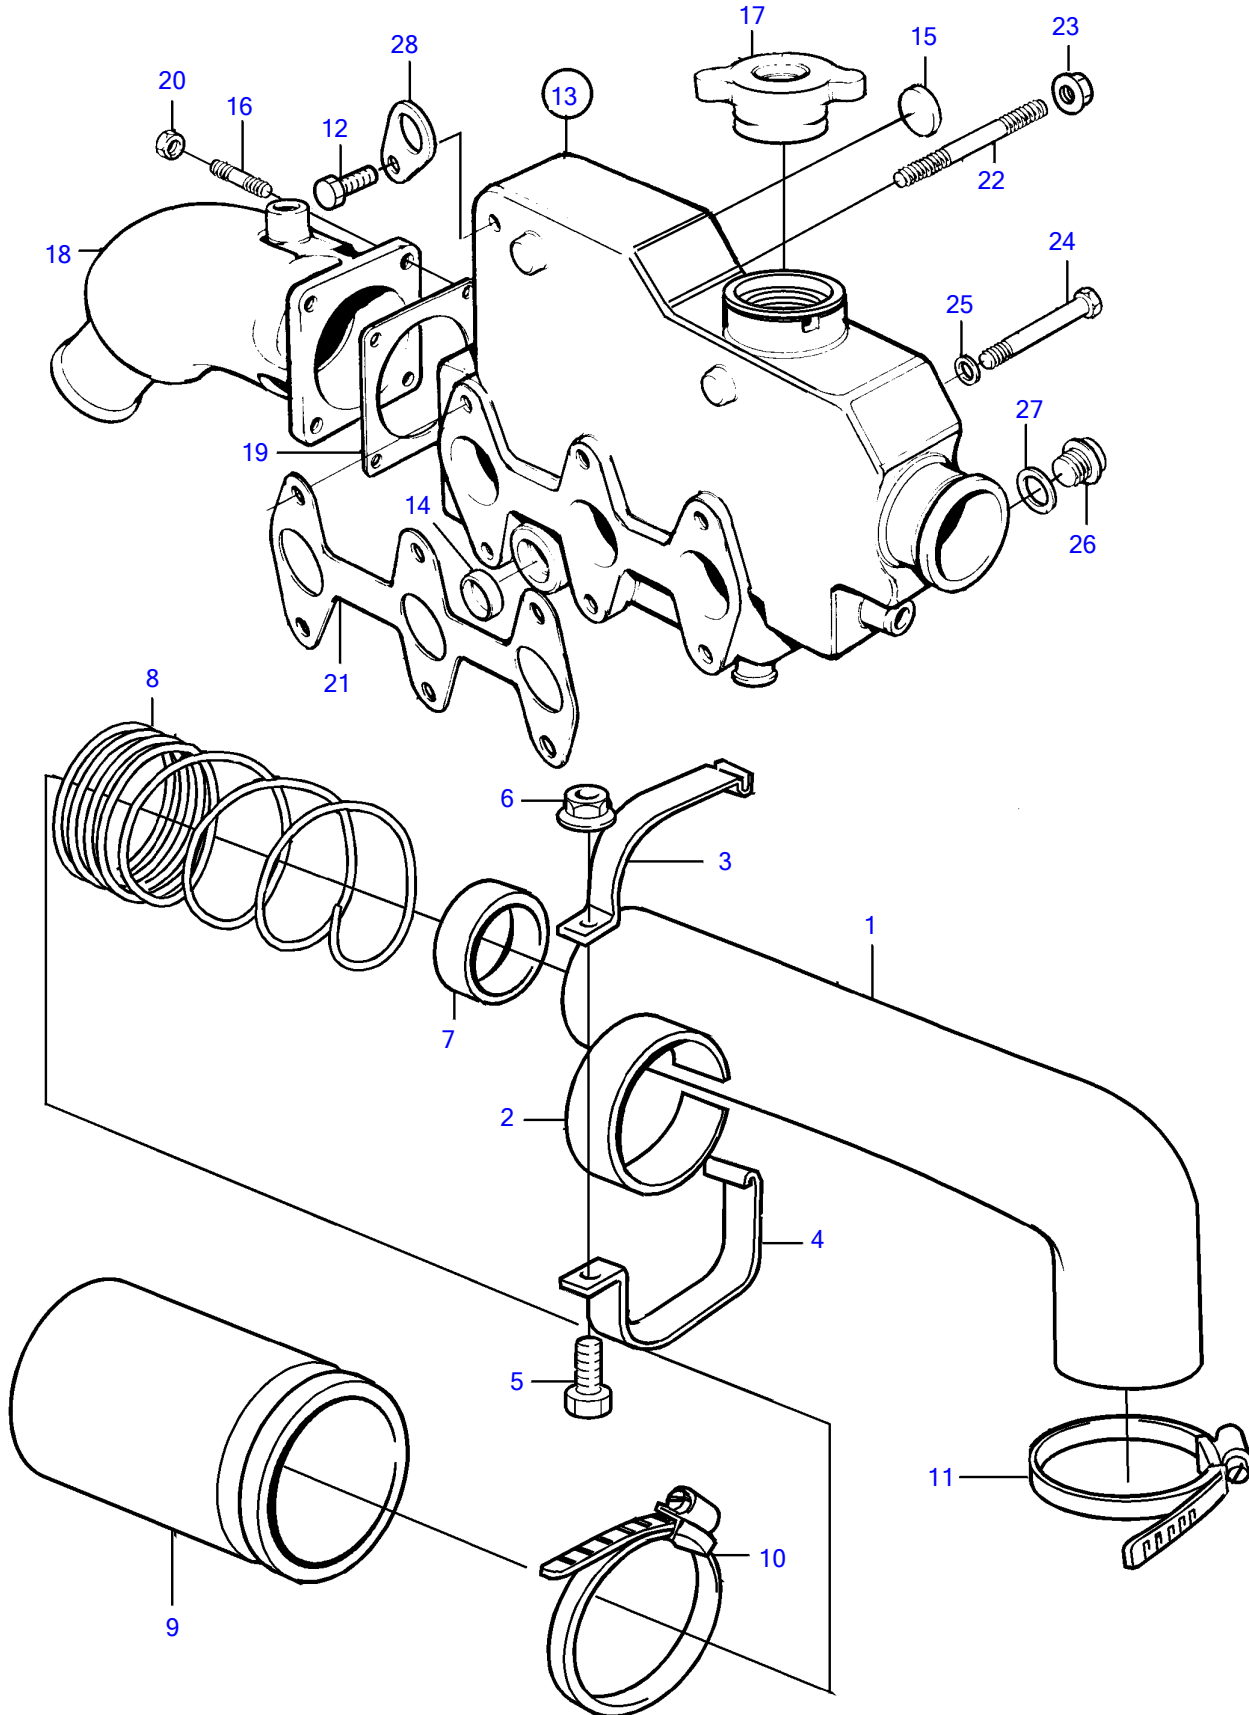

MD2030B

MD2030B

REF	PART NO.	QTY	DESCRIPTION	SEE SEC.	NOTES
1	3580956	1	Hose		
2	3581401	1	Protecting sleeve		
3	3581398	1	Clamp		
4	3581399	1	Clamp		
5	967949	1	Flange screw		
6	945407	1	Flange nut		
7	3581400	1	Tube		
8	3580510	1	Spring		
9	3580509	1	Filter		
10	961673	1	Hose clamp		
11	961671	1	Hose clamp		
12	861870	1	Screw		
13	3580736	1	Heat exchanger housi		
14	3886427	1	• Cardboard tube		
15	3580302	1	• Plug		
16	953042	4	Stud		
17	861905	1	Filler cap		
		1	Lock	573	When separate expansion tank is being used., Alt
18	861906	1	Exhaust riser		
19	861907	1	Gasket		
20	948645	4	Flange lock nut		
21	3580323	1	Gasket		
22	3580324	2	Stud		
23	945407	2	Flange nut		
24	20405647	4	Hexagon screw		
25	861913	4	Spring washer		
26	861918	1	Plug		
27	861917	1	Washer		
28	(861869)	1	Lifting eye		Obsolete part