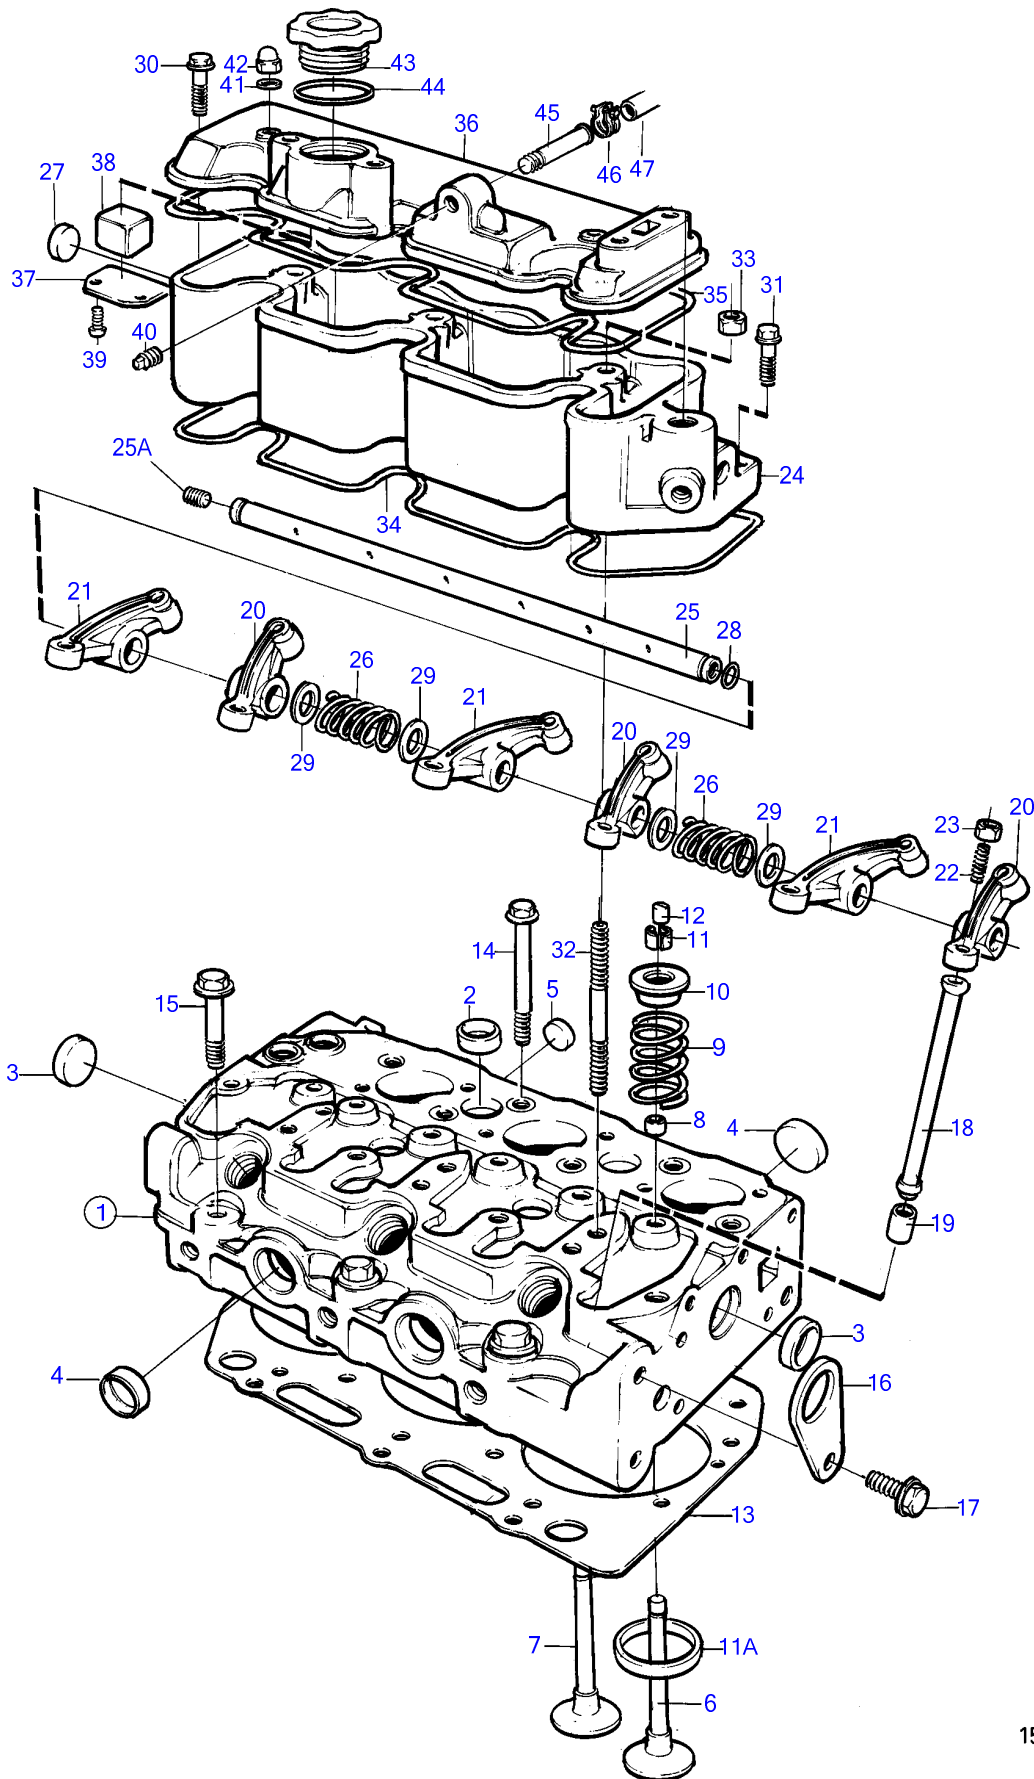

MD2040B

15899

## MD2040B

REF	PART NO.	QTY	DESCRIPTION	NOTES
1	3580475	1	Cylinder head	
2	3580476	5	• Plug	
3	3580302	2	• Plug	
4	3583696	4	• Plug	
5	3580477	2	• Plug	
6	3580478	3	• Inlet valve	
7	21186282	3	• Exhaust valve	
8	3580306	3	• Valve stem seal, intake	
	3580305	3	• Valve stem seal, exhaust	
9	3580480	6	• Valve spring	
10	3580307	6	• Valve spring washer	
11	3580308	12	• Valve cone	
11A	3580660	3	• Valve seat, intake	
12	21250646	6	Valve cap	
13	3584202	1	Cylinder head gasket	TH=1,4mm
14	3580483	11	Screw	
15	3580484	3	Screw	
16	(861869)	1	Lifting eye	Obsolete part
17	861870	1	Screw	
18	3580465	6	Push rod	
19	3580464	6	Tappet	
20	3580486	3	Rocker arm	
21	3580487	3	Rocker arm	
22	861877	6	Screw	
23	861878	6	Nut	
24	3582354	1	Bracket	(3580488)
25	3580733	1	Shaft	
25A	3580734	1	Screw	
26	3580490	2	Spring	
27	3886427	1	Cardboard tube	
28	861997	1	O-ring	
29	3580491	4	Adjusting washer	
30	3580258	1	Screw	
31	3840802	1	Screw	
32	3580493	3	Stud	
33	3583664	3	Nut	
34	3580495	1	Gasket	
35	3580496	1	Gasket	
36	3580497	1	Valve cover	
37		1	• Retainer	
38	3580320	1	• Filter	
39	967949	2	• Flange screw	
40		1	• Plug	
41	3580499	3	Gasket	
42	3580241	3	Nut	
43	3583541	1	Oil filler cap	(861896)
44	861897	1	O-ring	
45	3580502	1	Hose connection	
46	961662	1	Hose clamp	
47	3580505	1	Hose	