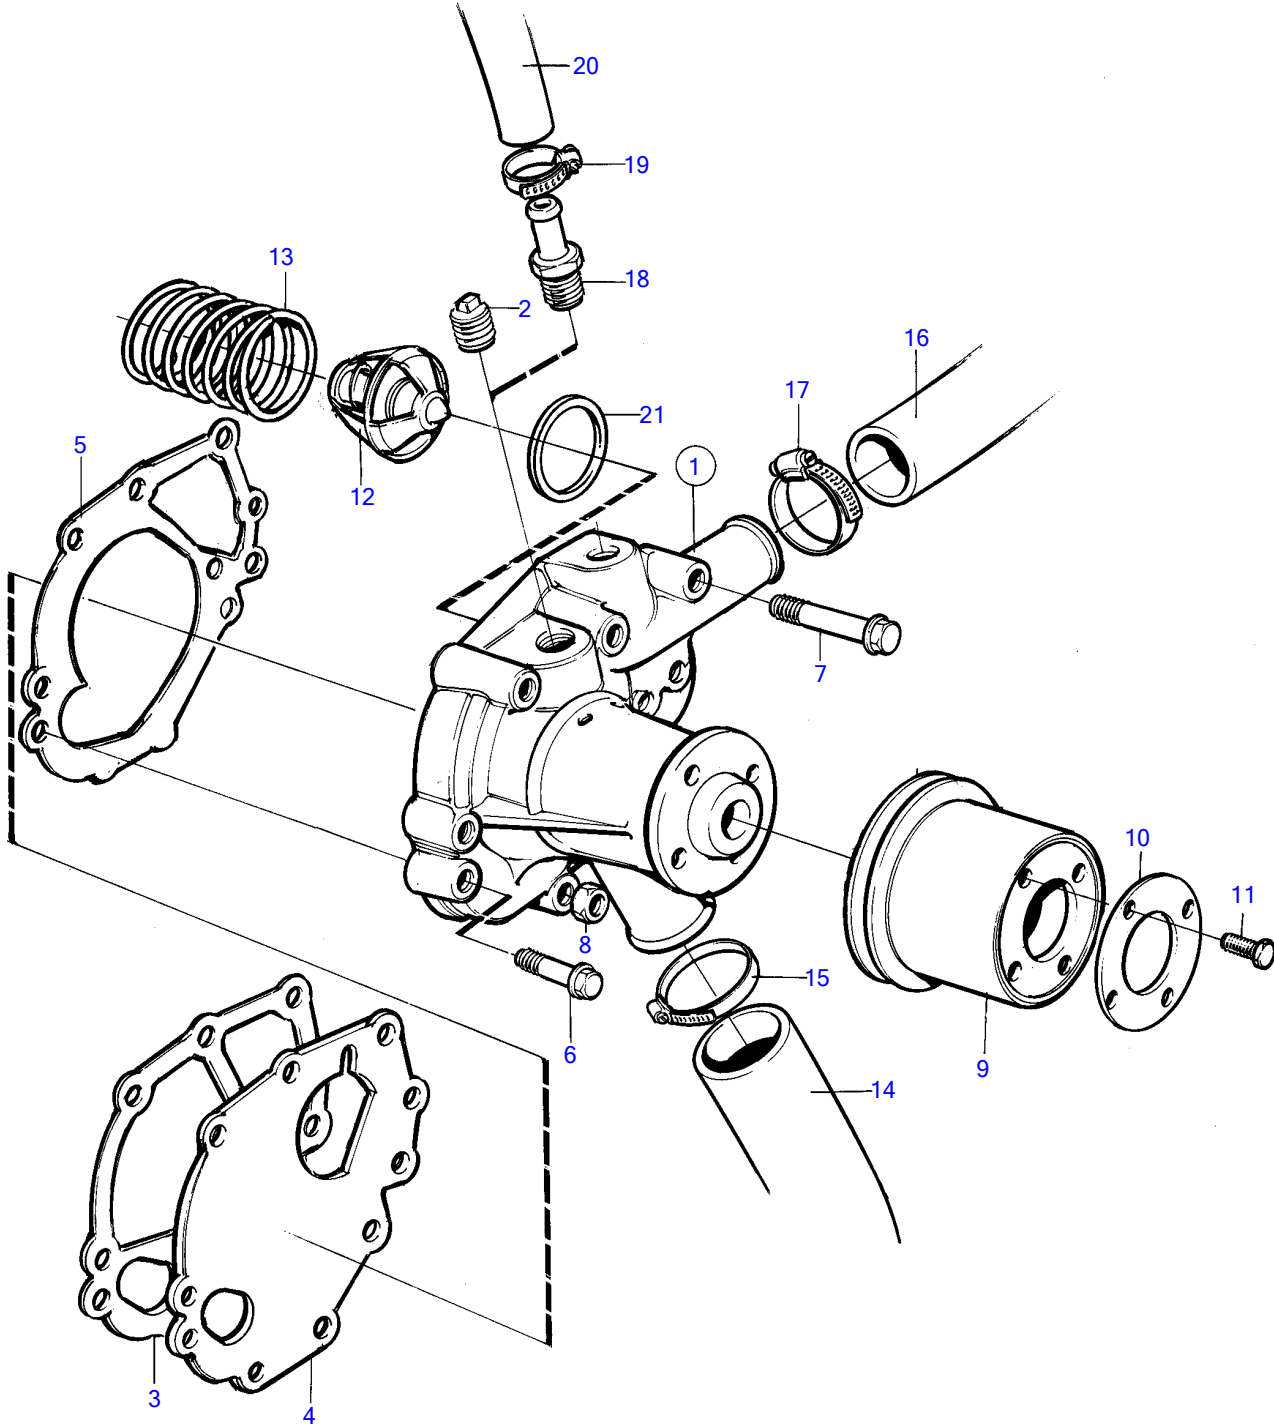

MD2030B

16149

## MD2030B

REF	PART NO.	QTY	DESCRIPTION	NOTES
1	3580363	1	Water pump	
2	968145	3	• Plug	3/8NPTF
3	3580367	1	Gasket	
4	3580368	1	Plate	
5	3580369	1	Gasket	
6	3580258	4	Screw	
7	965178	1	Flange screw	
8	945407	1	Flange nut	
9	3580011	1	Pulley	
10	3580012	1	Flange	
11	3580013	4	Screw	
12	3580365	1	Thermostat	
13	3580366	1	Spring	
14	3580330	1	Rubber hose	Heat exchanger-water pump.
15	853548	1	Hose clamp	
16	3580329	1	Rubber hose	Heat exchanger-water pump.
17	853548	1	Hose clamp	
18	976040	1	Hose nipple	Hot water outlet.
19	961665	1	Hose clamp	
20	952969	X	Hose	
21	3580453	1	Gasket	