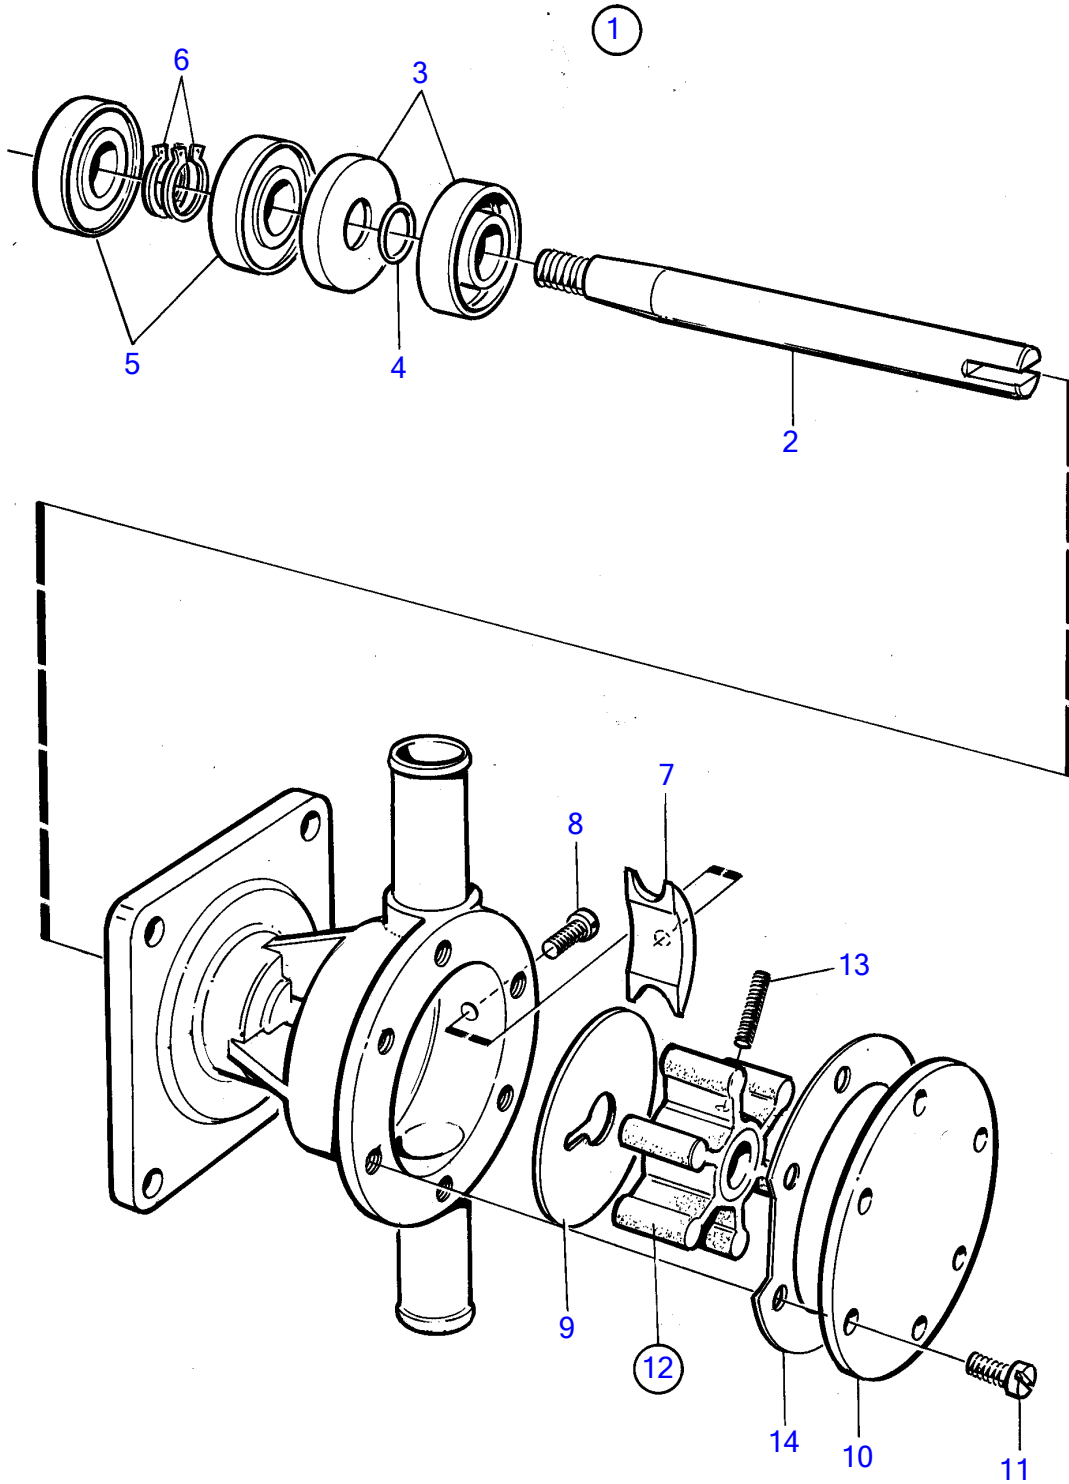

MD2040B

16155

## MD2040B

REF	PART NO.	QTY	DESCRIPTION	SEE SEC.	NOTES
1	3580223	1	Sea water pump		Replaced by 3593655
			Bulletin 43-19A	43-19A-EN	New Sea Water Pumps
1	3593655	1	Sea water pump		
			Bulletin 43-19A	43-19A-EN	New Sea Water Pumps
2	(3580921)	1	• Shaft		Obsolete part
3	3580911	2	• Sealing ring		
4	925055	1	• O-ring		
5	181744	2	• Ball bearing		
6	914446	2	• Snap ring		
7	3580914	1	• Cam		
8	860201	1	• Screw		
10	3580916	1	• Cardboard tube		
11	817825	6	• Screw		
12	3593659	1	• Impeller kit		
13	(804697)	1	• • Screw		Obsolete part
14	819959	1	• • Gasket		