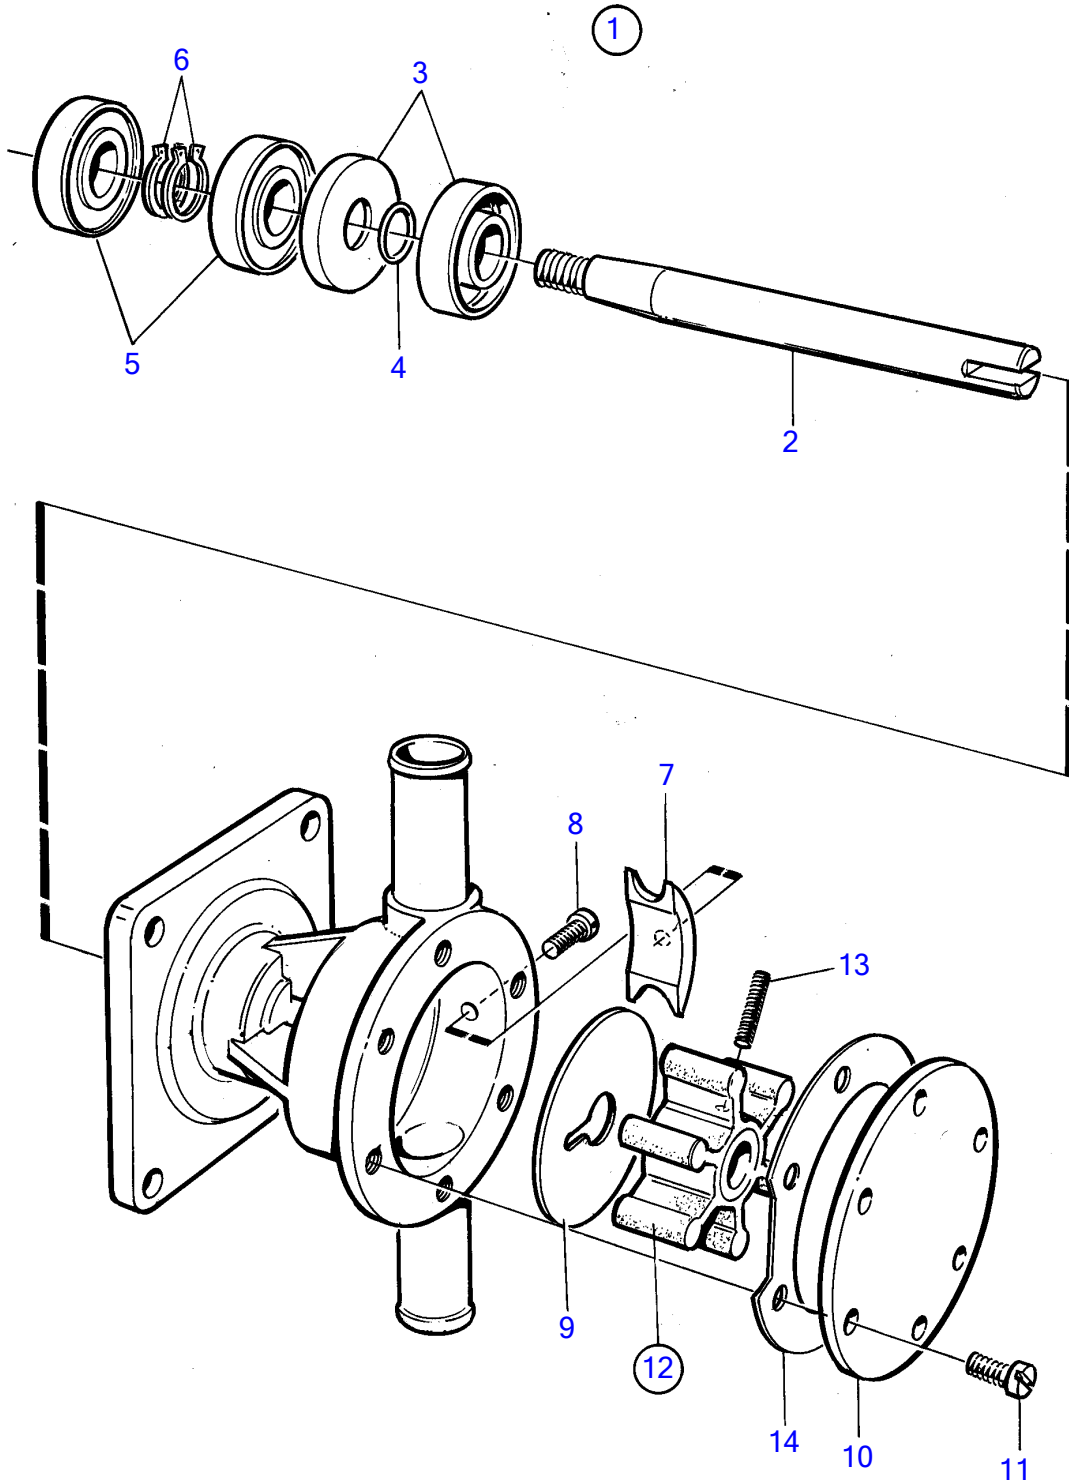

MD2030B

16155

MD2030B

REF	PART NO.	QTY	DESCRIPTION	SEE SEC.	NOTES
1	3580222	1	Sea water pump		Replaced by 3593655
			Bulletin 43-19A	43-19A-EN	New Sea Water Pumps
1	3593655	1	Sea water pump		
			Bulletin 43-19A	43-19A-EN	New Sea Water Pumps
2	(3580909)	1	• Shaft		Obsolete part
3	3580911	2	• Sealing ring		
4	925055	1	• O-ring		
5	181744	2	• Ball bearing		
6	914446	2	• Snap ring		
7	3580914	1	• Cam		
8	860201	1	• Screw		
10	3580916	1	• Cardboard tube		
11	817825	6	• Screw		
12	3593659	1	• Impeller kit		
13	(804697)	1	• • Screw		Obsolete part
14	819959	1	• • Gasket		