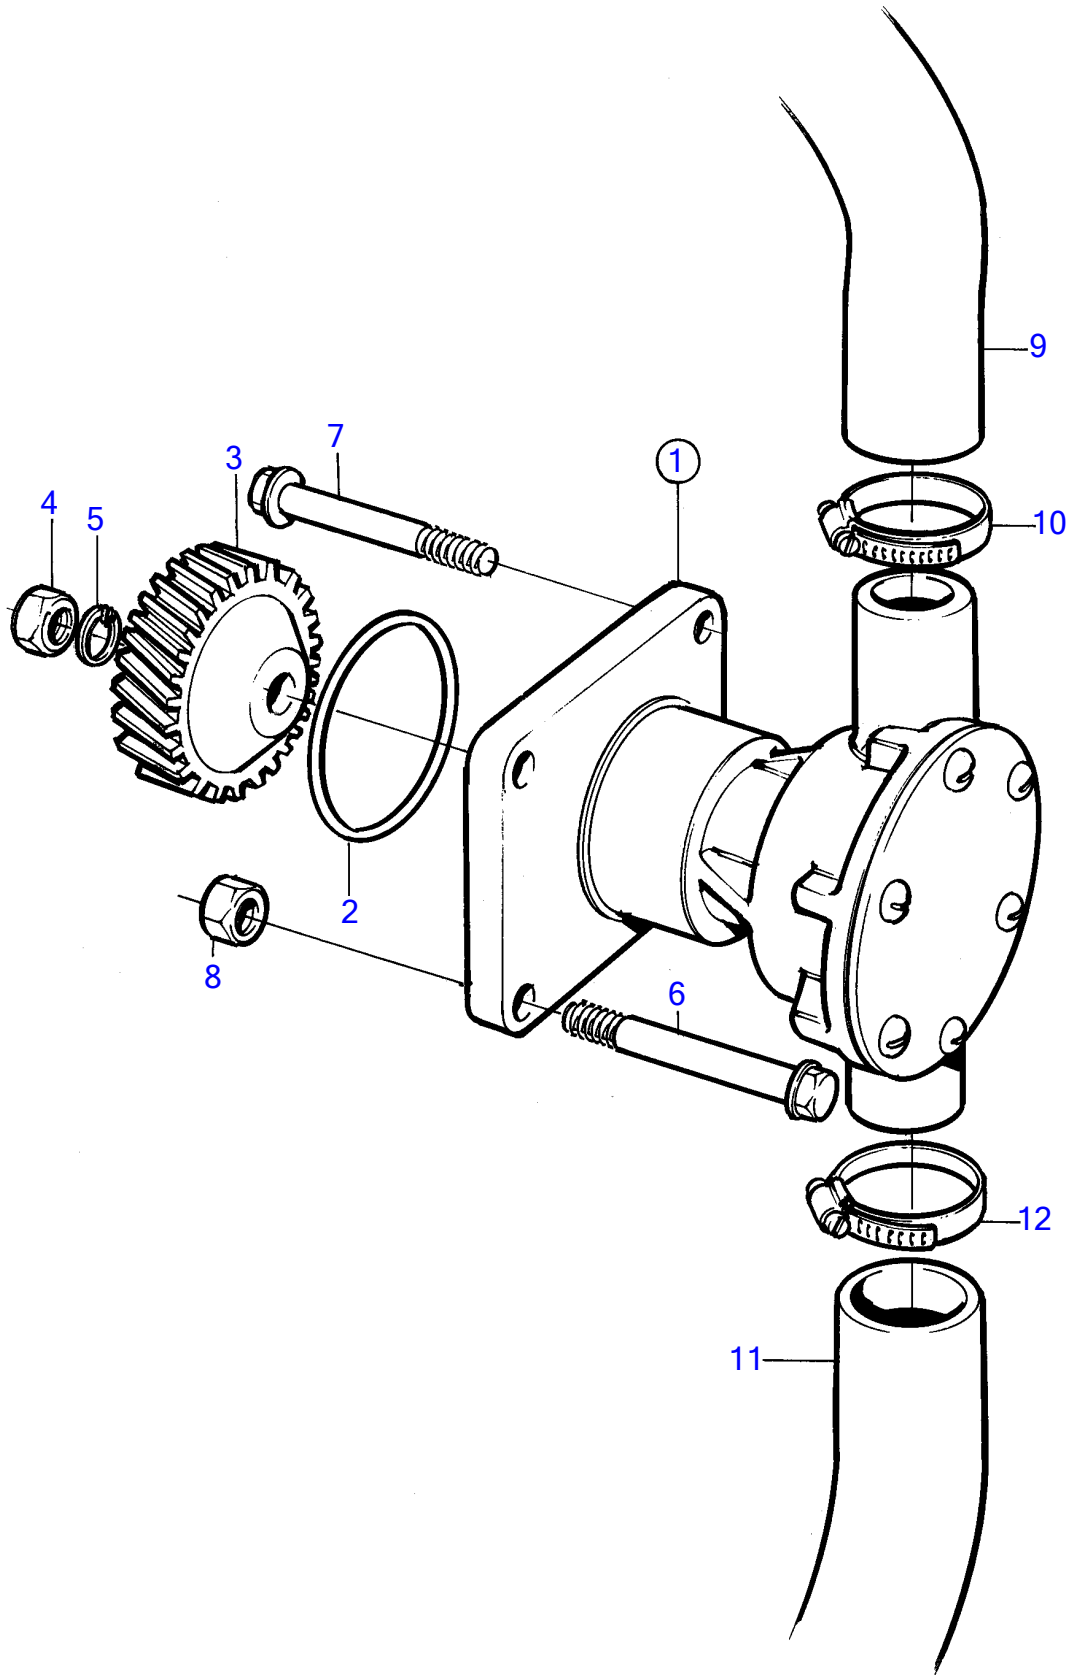

MD2040B

16172

MD2040B

REF	PART NO.	QTY	DESCRIPTION	SEE SEC.	NOTES
1				4153	
				9344	
	3593655	1	Sea water pump Bulletin 43-19A		
1				43-19A-EN 9344	New Sea Water Pumps
2	3580380	1	O-ring		
3	3580379	1	Gear		
4	971071	1	Hexagon nut		
5	3580015	1	Spring washer		
6	965180	4	Flange screw		
9	3580526	1	Rubber hose		Sea water pump-heat exchanger.
10	961667	1	Hose clamp		
11	943369	X	Rubber hose		Intake-sea water pump., L=1150mm
12	961666	2	Hose clamp		