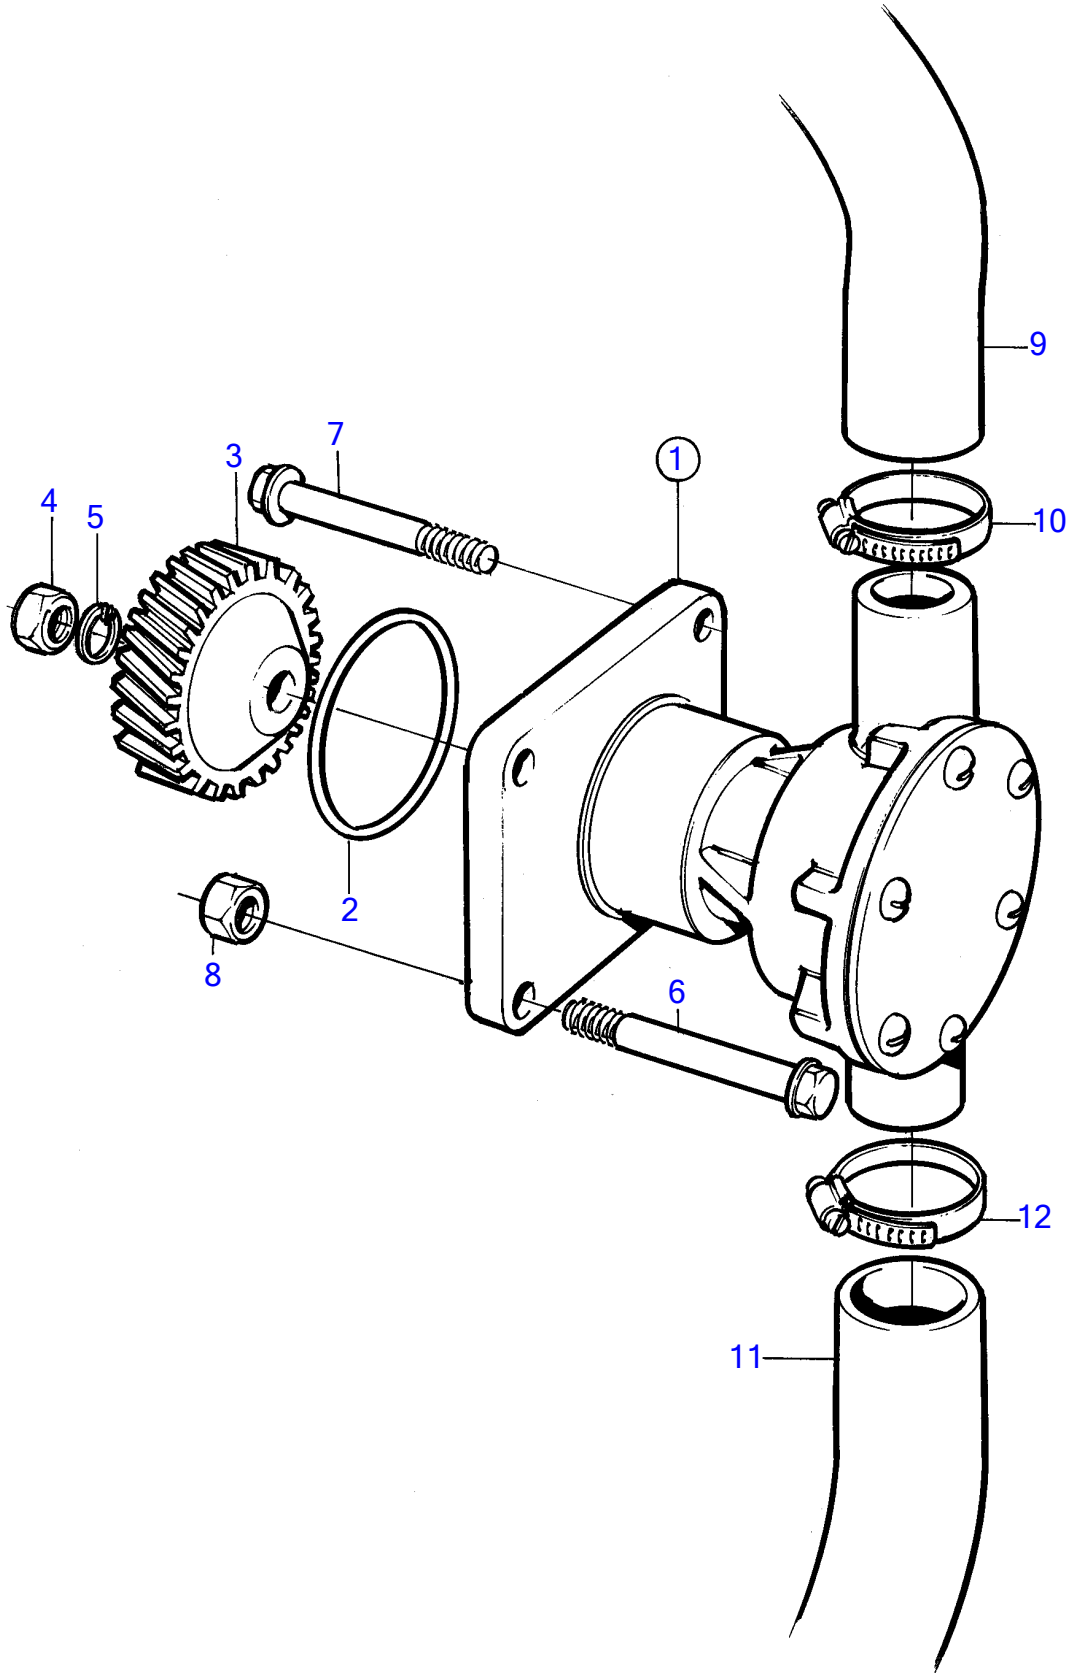

MD2030B

16172

MD2030B

REF	PART NO.	QTY	DESCRIPTION	SEE SEC.	NOTES
1				4153	
	3593655	1	Sea water pump		
			Bulletin 43-19A	43-19A-EN	New Sea Water Pumps
1				9344	
				9344	
2	3580380	1	O-ring		
3	3580379	1	Gear		
4	971071	1	Hexagon nut		
5	3580015	1	Spring washer		
6	965180	4	Flange screw		
9	3580331	1	Rubber hose		Sea water pump-heat exchanger.
10	961667	1	Hose clamp		
11	943369	X	Rubber hose		Intake-sea water pump., L=1000mm
12	961666	2	Hose clamp		