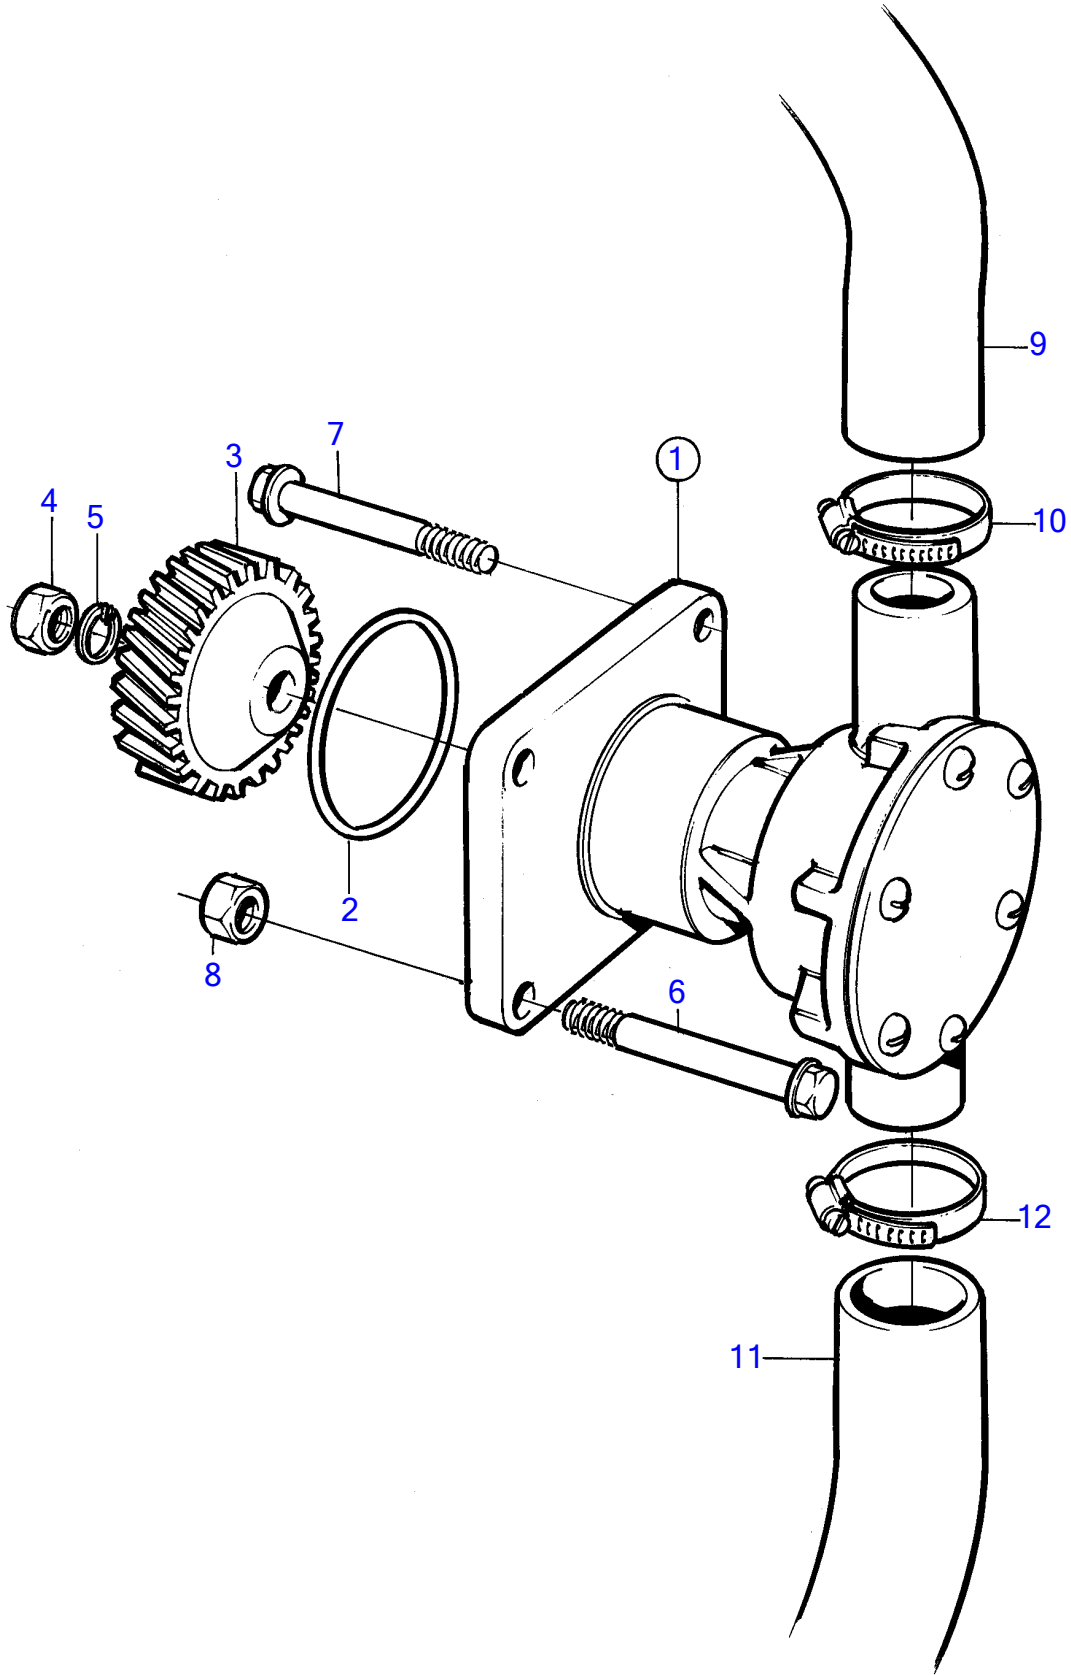

MD2010B, MD2020B

16172

MD2010B, MD2020B

REF	PART NO.	QTY	DESCRIPTION	SEE SEC.	NOTES
1	3593654	1	Sea water pump		
			• Bulletin 43-19A	43-19A-EN	New Sea Water Pumps
1			•		
			•	4153	
			•		
			•	9344	
			•		
			•	9344	
2	3580063	1	O-ring		
3	3580062	1	Gear		
4	971071	1	Hexagon nut		
6	965180	2	Flange screw		
7	965216	2	Flange screw		
8	948645	2	Flange lock nut		
9	861926	1	Rubber hose		Sea water pump-heat exchanger.
10	961667	1	Hose clamp		
11	943369	X	Rubber hose		Intake-sea water pump., L=1000mm
12	961666	2	Hose clamp		