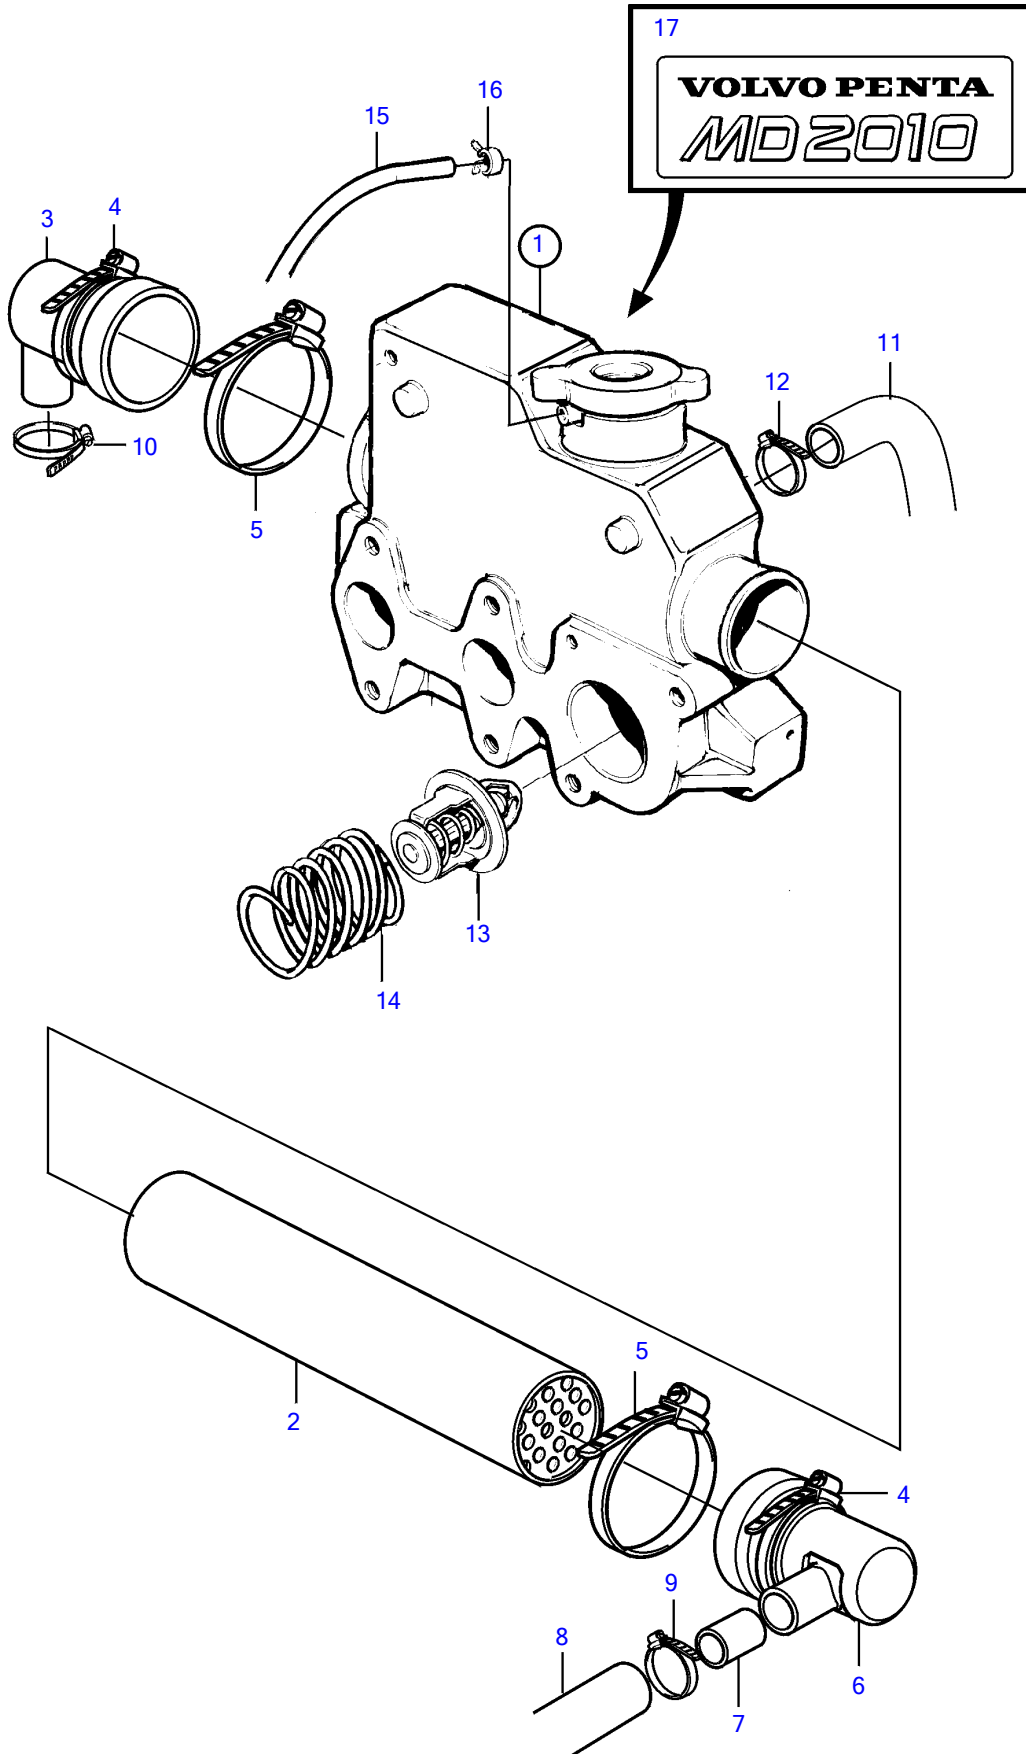

MD2010B

MD2010B

REF	PART NO.	QTY	DESCRIPTION	SEE SEC.	NOTES
1	861903	1	Heat exchanger housi		
			.		
			.	2425	
2	861919	1	Insert		
3	861920	1	Cover		
4	961672	2	Hose clamp		(861921)
5	961673	2	Hose clamp		(861922)
6	861924	1	Cover		
7	861925	1	Tube		
8	861926	1	Rubber hose		Sea water pump-heat exchanger.
9	961667	1	Hose clamp		(861929)
10	853548	1	Hose clamp		(861923)
11	861927	1	Rubber hose		Heat exchanger-water pump.
12	961667	1	Hose clamp		(861929)
13	861911	1	Thermostat		
14	861910	1	Spring		
15		1	Hose		
16	961662	1	Hose clamp		
17	861379	1	Decal		