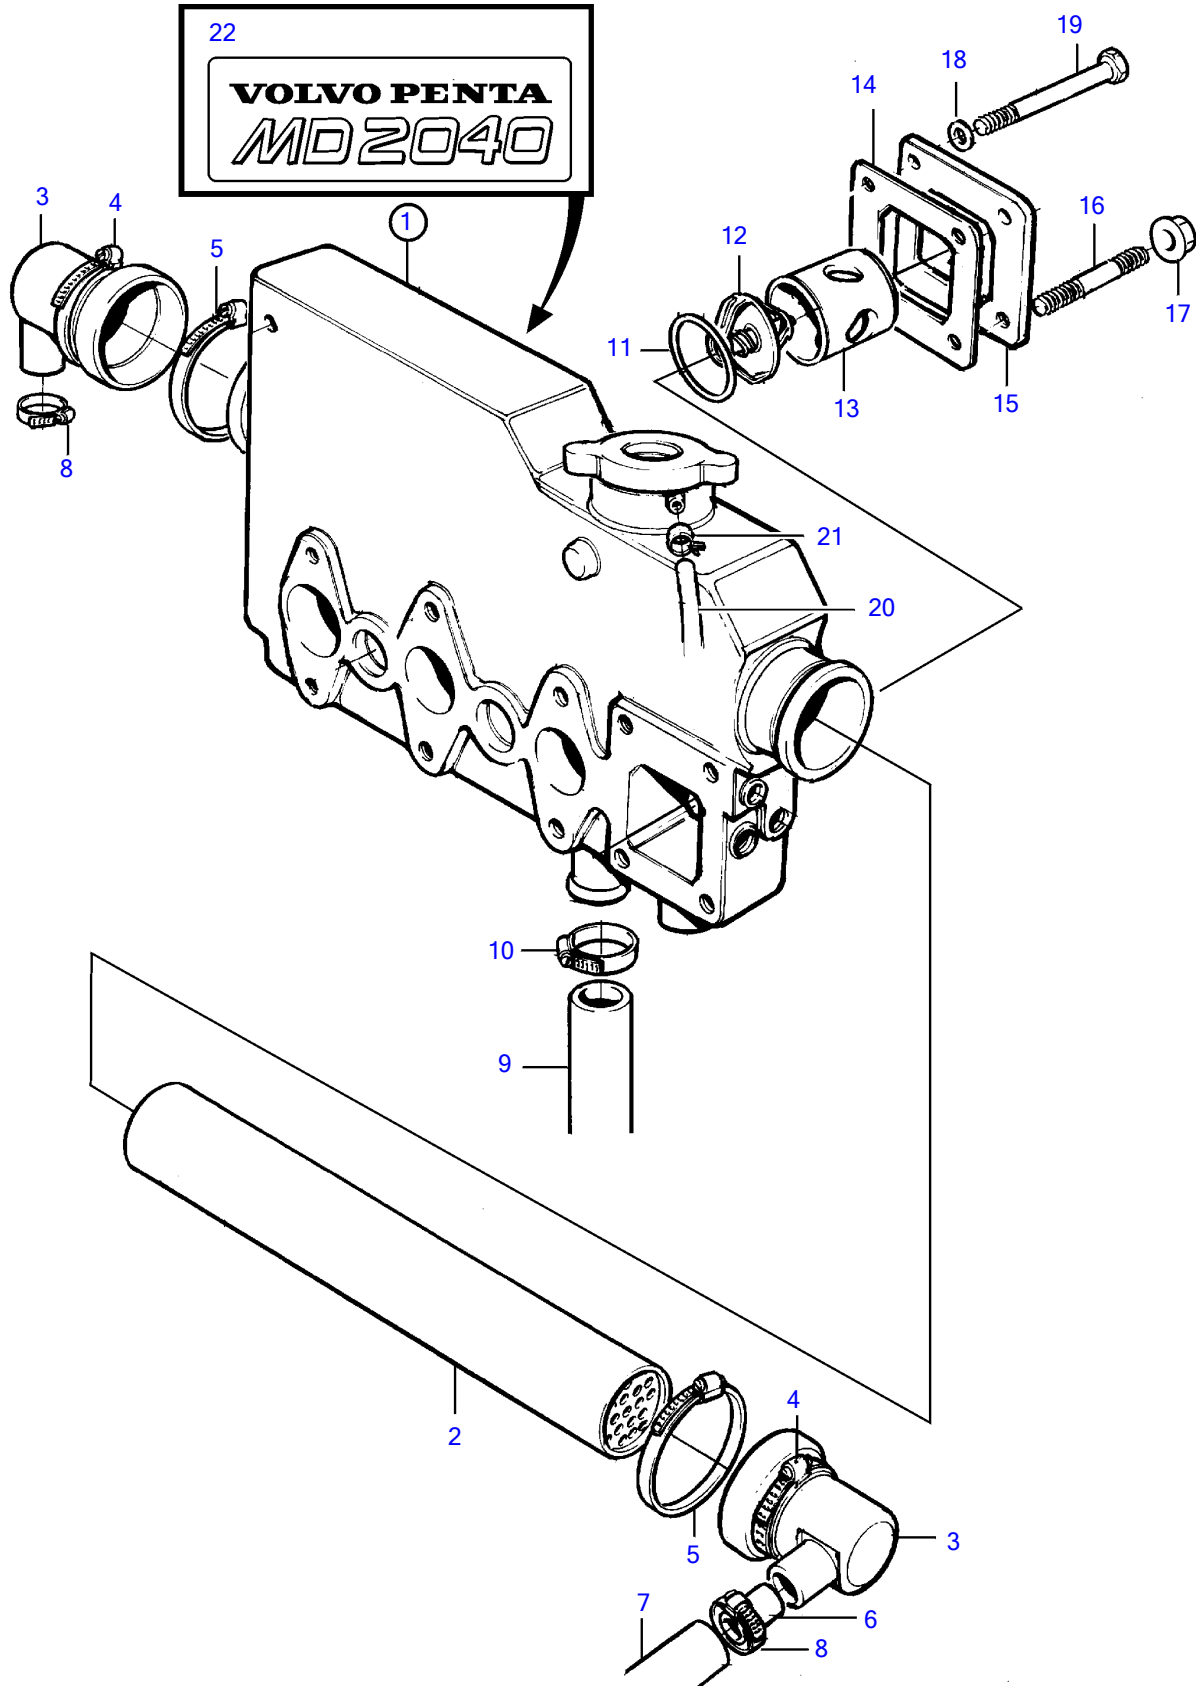

MD2040B

MD2040B

REF	PART NO.	QTY	DESCRIPTION	SEE SEC.	NOTES
1	3580511	1	Heat exchanger housi		Repl by heat exchanger housing no 861769, cover No 3580517.
			.		
			.	2393	
2	3580521	1	Insert		
3	3580522	2	Cover		
4	872531	2	Hose clamp		(3580327)
5	853012	2	Hose clamp		(3580523)
6	3580328	1	Tube		
7	3580526	1	Rubber hose		Sea water pump-heat exchanger.
8	961667	2	Hose clamp		(861929)
9	3580527	1	Rubber hose		Circulation pump-heat exchanger.
10	961670	1	Hose clamp		(3580524)
11	3580514	1	Sealing ring		
12	3580365	1	Thermostat		
13	3580515	1	Spacer sleeve		
14	3583780	1	Gasket		
15	3580517	1	Cardboard tube		
16	3580520	2	Stud		
17	945407	2	Flange nut		(861915)
18	861913	2	Spring washer		
19	3580518	2	Screw		
20	3580529	1	Tube		
21	961662	1	Hose clamp		(3580530)
22	(861382)	1	Decal		Obsolete part