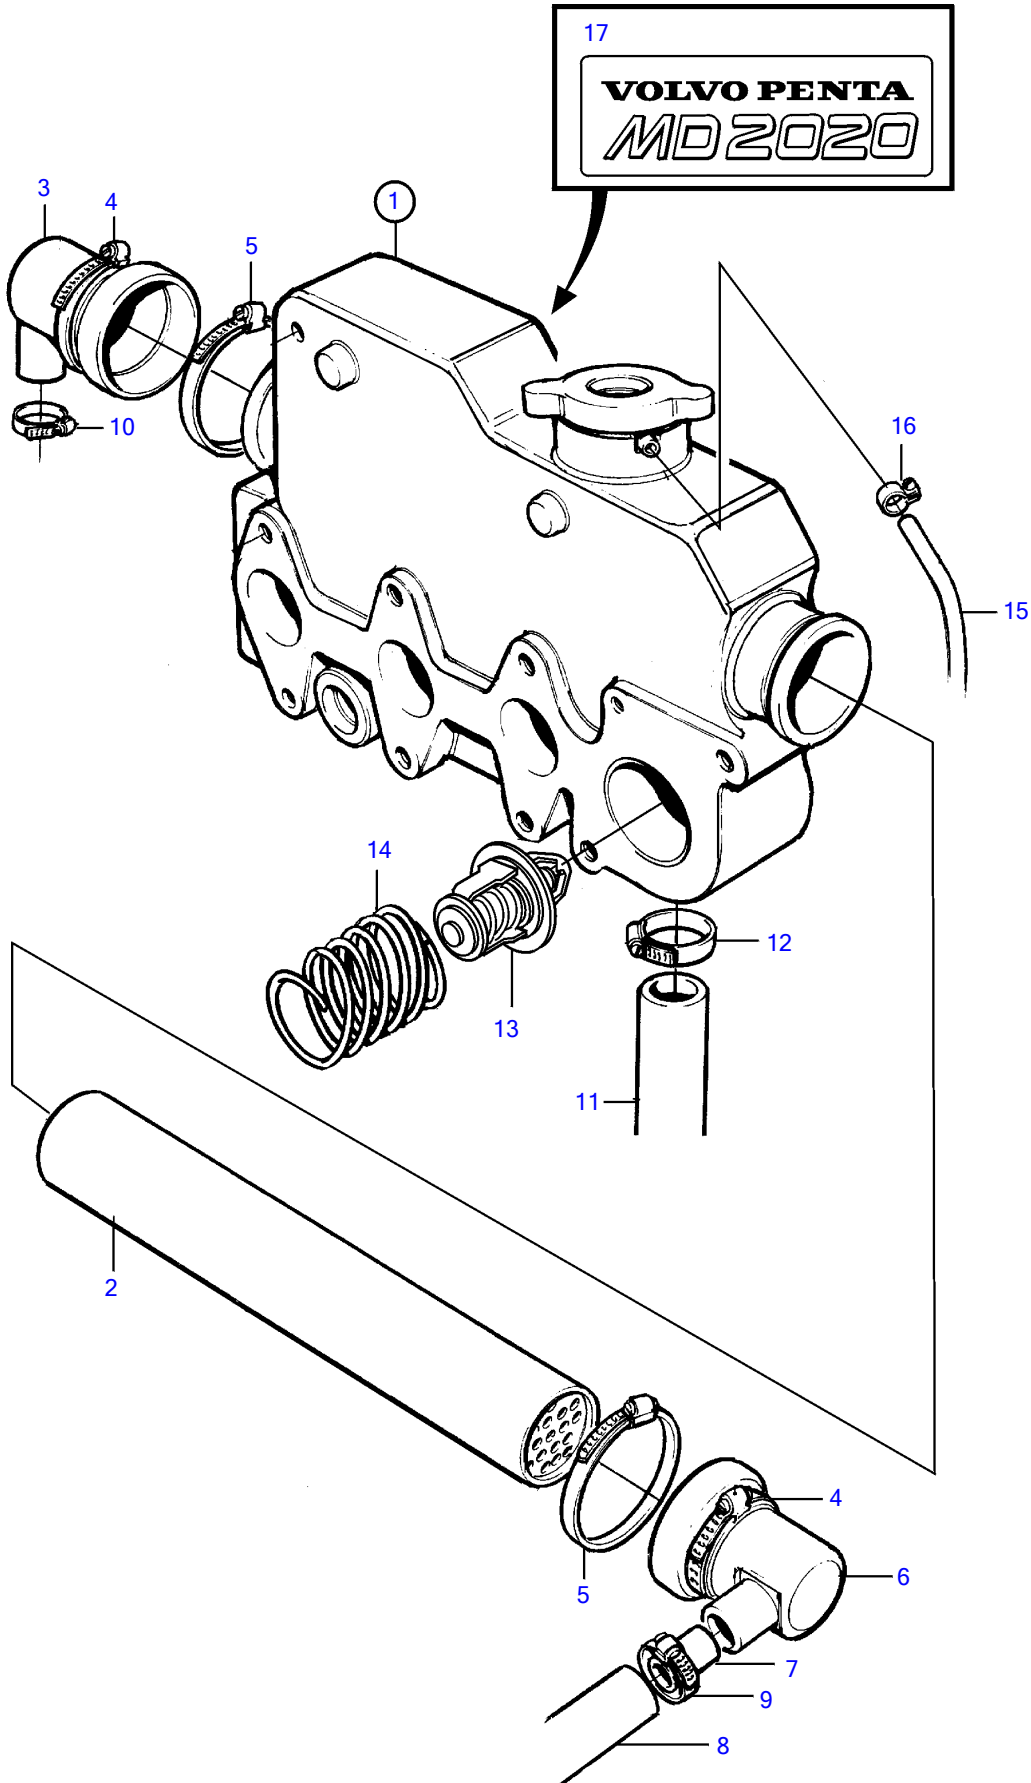

MD2020B

17641

MD2020B

REF	PART NO.	QTY	DESCRIPTION	SEE SEC.	NOTES
1	3580244	1	Heat exchanger housi		
			.		
			.	2426	
2	3580247	1	Heat exchanger		
3	861920	1	Cover		
4	961672	2	Hose clamp		(861921)
5	961673	2	Hose clamp		(861922)
6	861924	1	Cover		
7	861925	1	Tube		
8	861926	1	Rubber hose		Sea water pump-heat exchanger.
9	961667	1	Hose clamp		(861929)
10	853548	1	Hose clamp		(861923)
11	3580248	1	Rubber hose		Heat exchanger-water pump.
12	853548	1	Hose clamp		(861923)
13	861911	1	Thermostat		
14	861910	1	Spring		
15		1	Hose		
16	961662	1	Hose clamp		
17	(861380)	1	Decal		Obsolete part