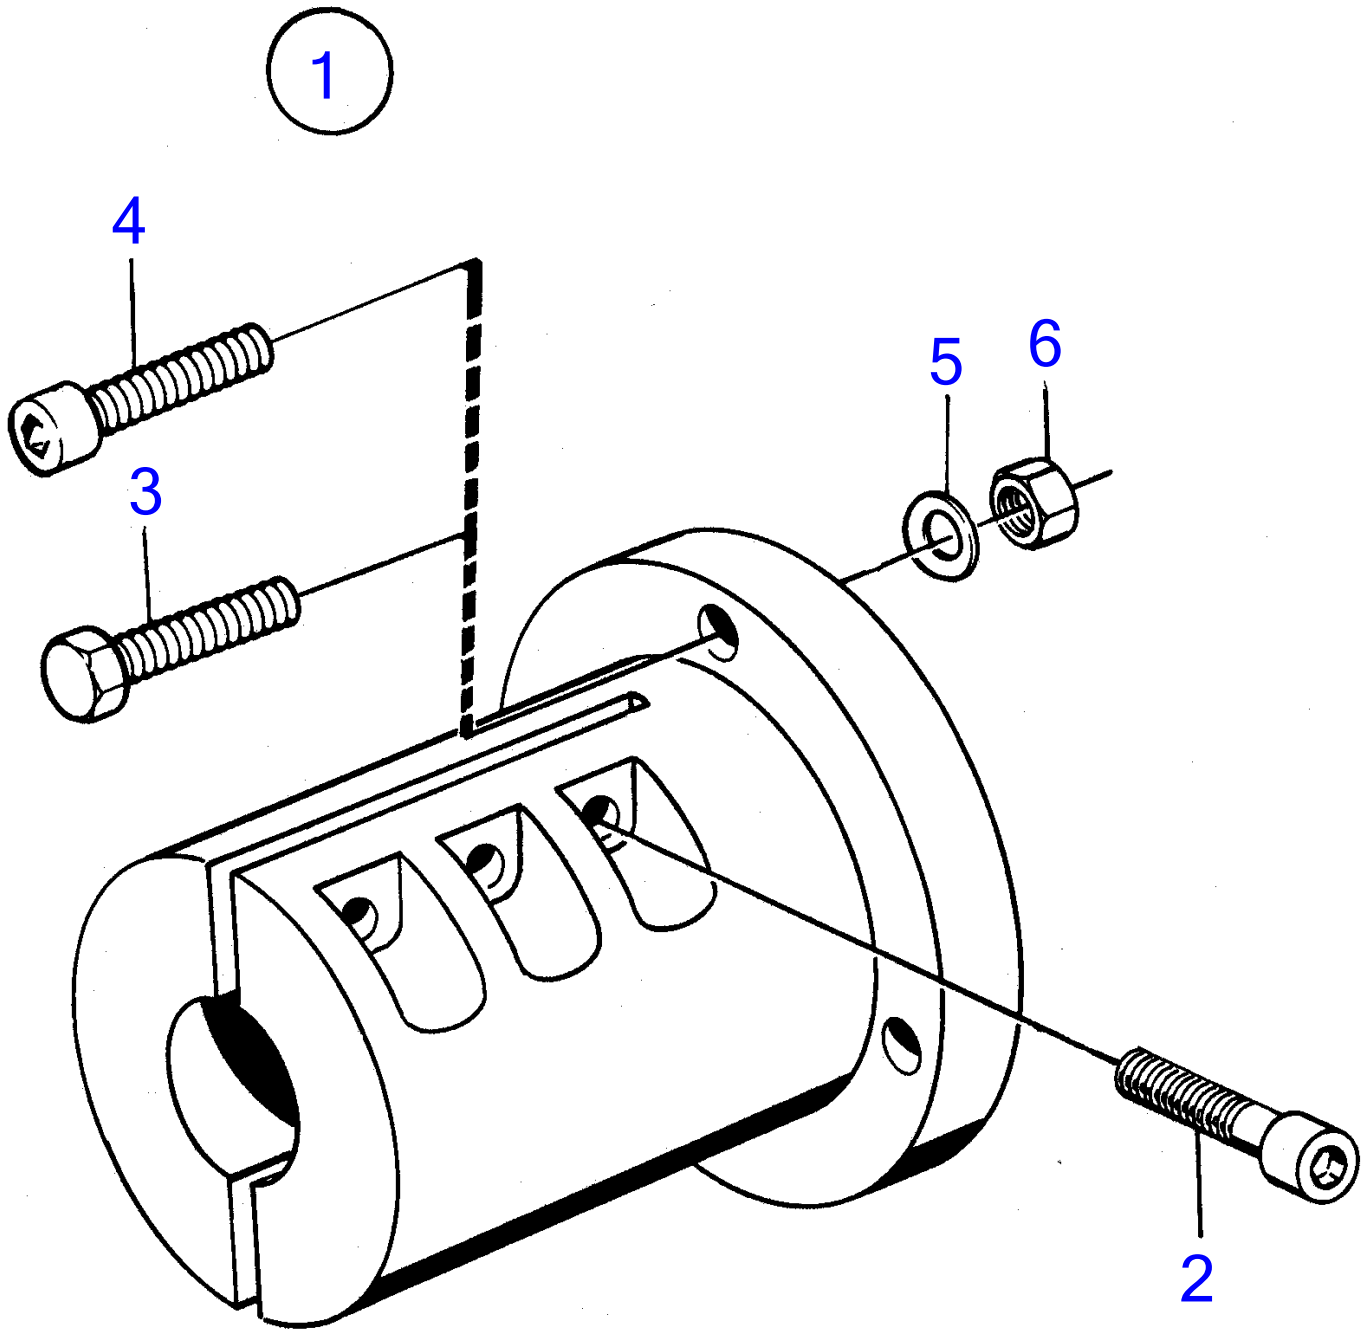

MD2010A, MD2020A, MD2030A, MD2040A

11038

MD2010A, MD2020A, MD2030A, MD2040A

REF	PART NO.	QTY	DESCRIPTION	NOTES
1	827927	1	Clamp coupling	For 30mm propeller shaft.
2	949068	6	• Hex. socket screw	
3	970949	4	• Hexagon screw	(955319)
4	959239	4	• Hex. socket screw	
5	941908	4	• Spring washer	
6	971071	4	• Hexagon nut	(955783)