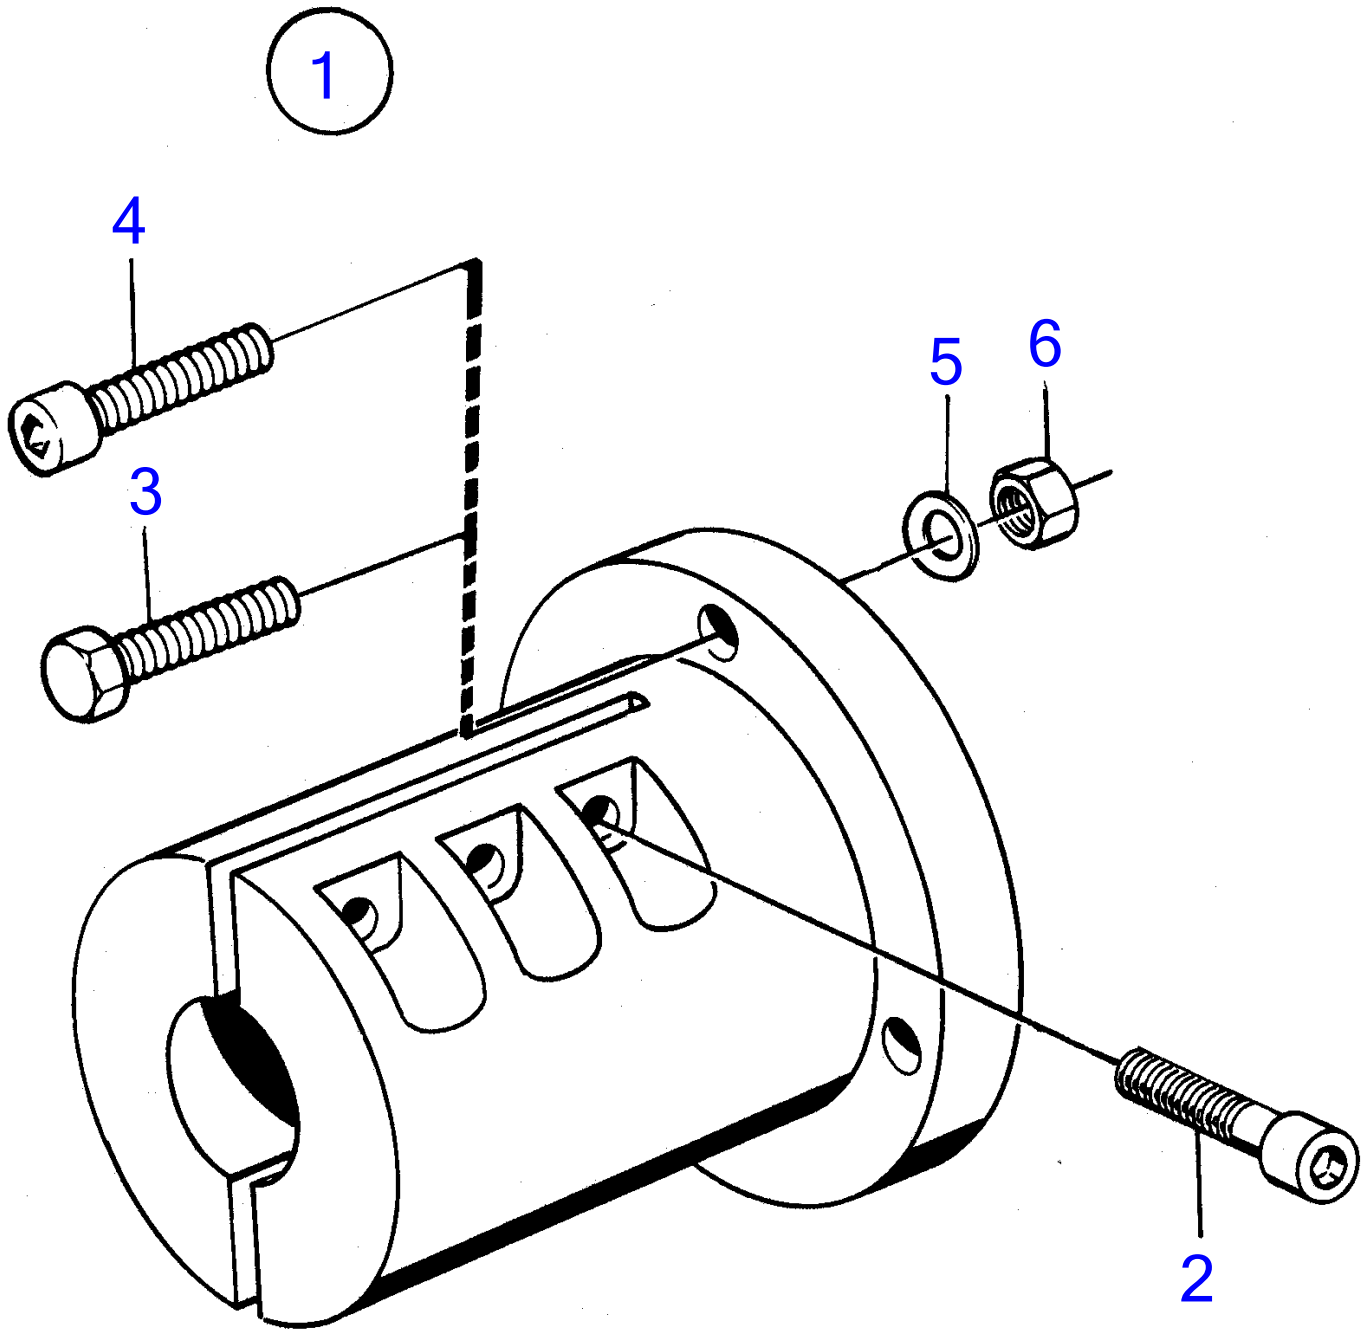

MD2010A, MD2020A, MD2030A, MD2040A

11038

MD2010A, MD2020A, MD2030A, MD2040A

REF	PART NO.	QTY	DESCRIPTION	NOTES
1	827924	1	Clamp coupling	For 25mm propeller shaft.
2	949068	6	• Hex. socket screw	
3	970949	4	• Hexagon screw	(955319)
4	959239	4	• Hex. socket screw	
5	941908	4	• Spring washer	
6	971071	4	• Hexagon nut	(955783)