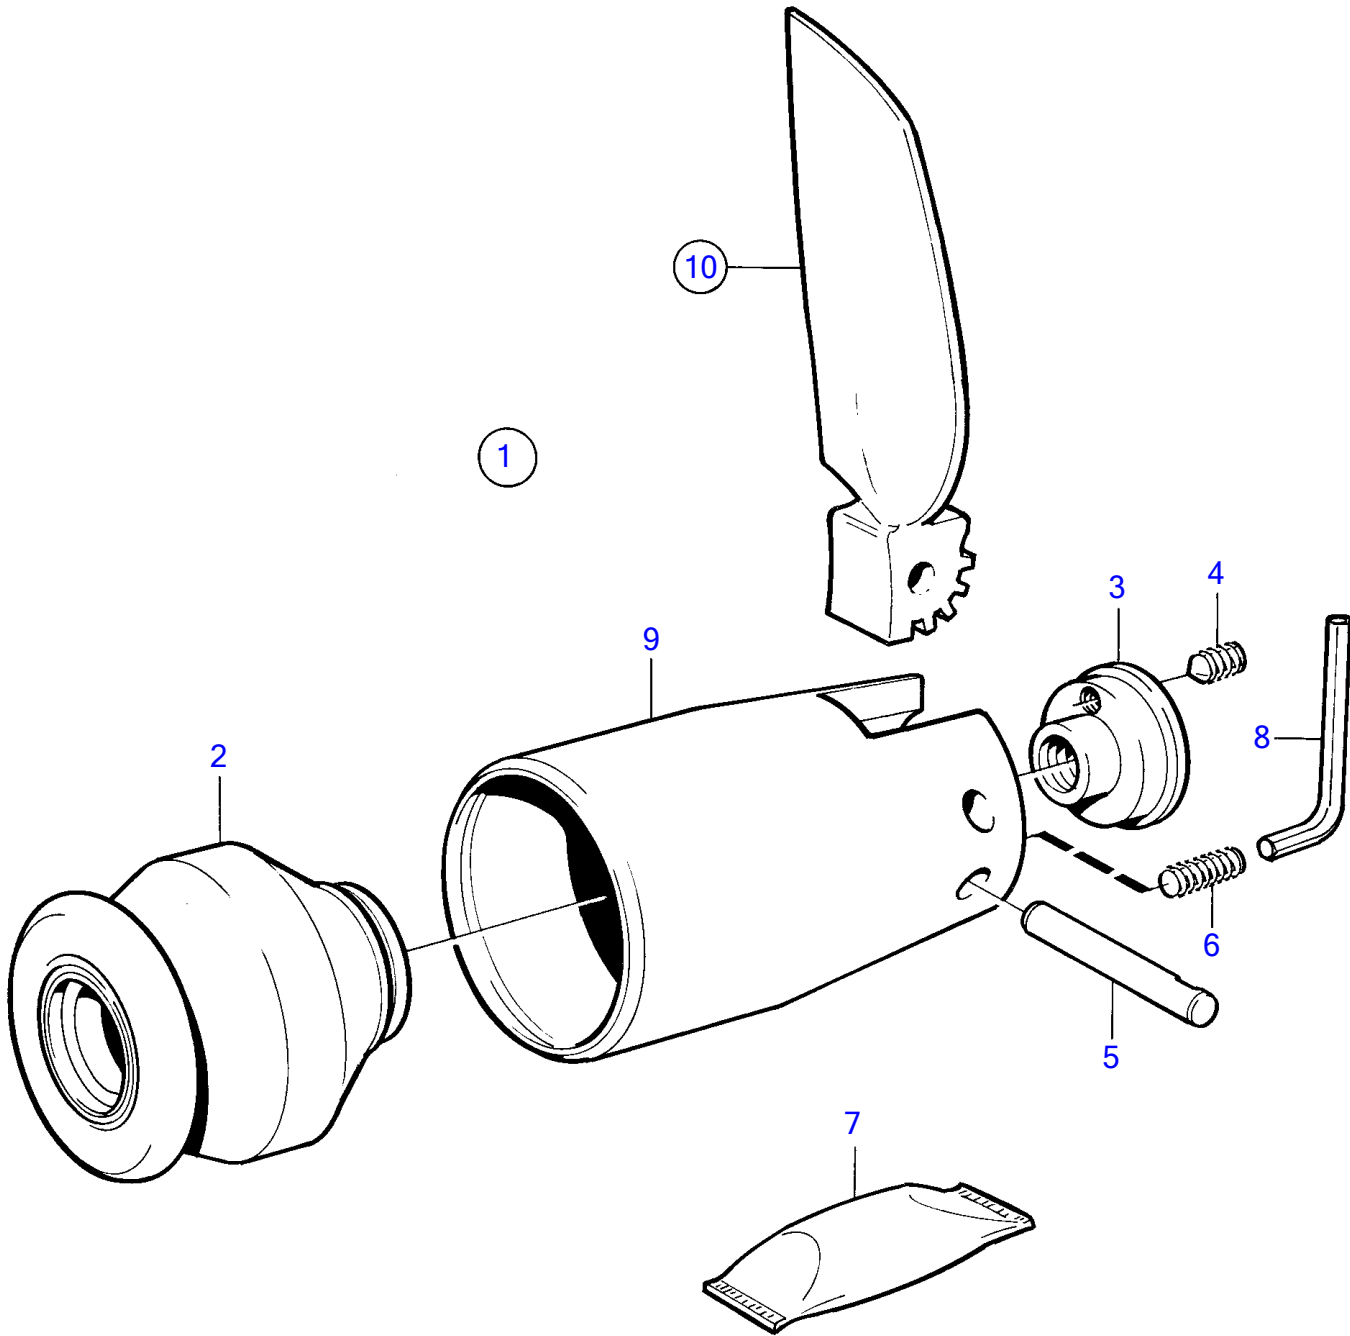

MD2010A, MD2020A, MD2030A, MD2040A

11064

MD2010A, MD2020A, MD2030A, MD2040A

REF	PART NO.	QTY	DESCRIPTION	SEE SEC.	NOTES
1	(3858507)	1	Propeller		Left 14x8 (872599), Obsolete part
	(3858508)	1	Propeller		Left 15x9 (872600), Obsolete part
	(3858510)	1	Propeller		Left 16x11 (872601), Obsolete part
	(3858512)	1	Propeller		Left 17x14 (873145), Obsolete part
2	3851532	1	• Bushing		
3	(872326)	1	• Propeller nut		Obsolete part
4	872327	1	• Set screw		
5	872328	2	• Shaft		
6	872397	2	• Set screw		
7	828250	1	• Lubricating grease		25G
			• Bulletin P-18-4-6	P-18-4-6-EN	Water resistant grease for grease gun
8	872604	1	• Allen wrench		
9		1	• Propeller hub		
10	872877	1	• Propeller		14X8
	872878	1	• Propeller		15x9
	872880	1	• Propeller		16x11
	873536	1	• Propeller blade kit		17X14