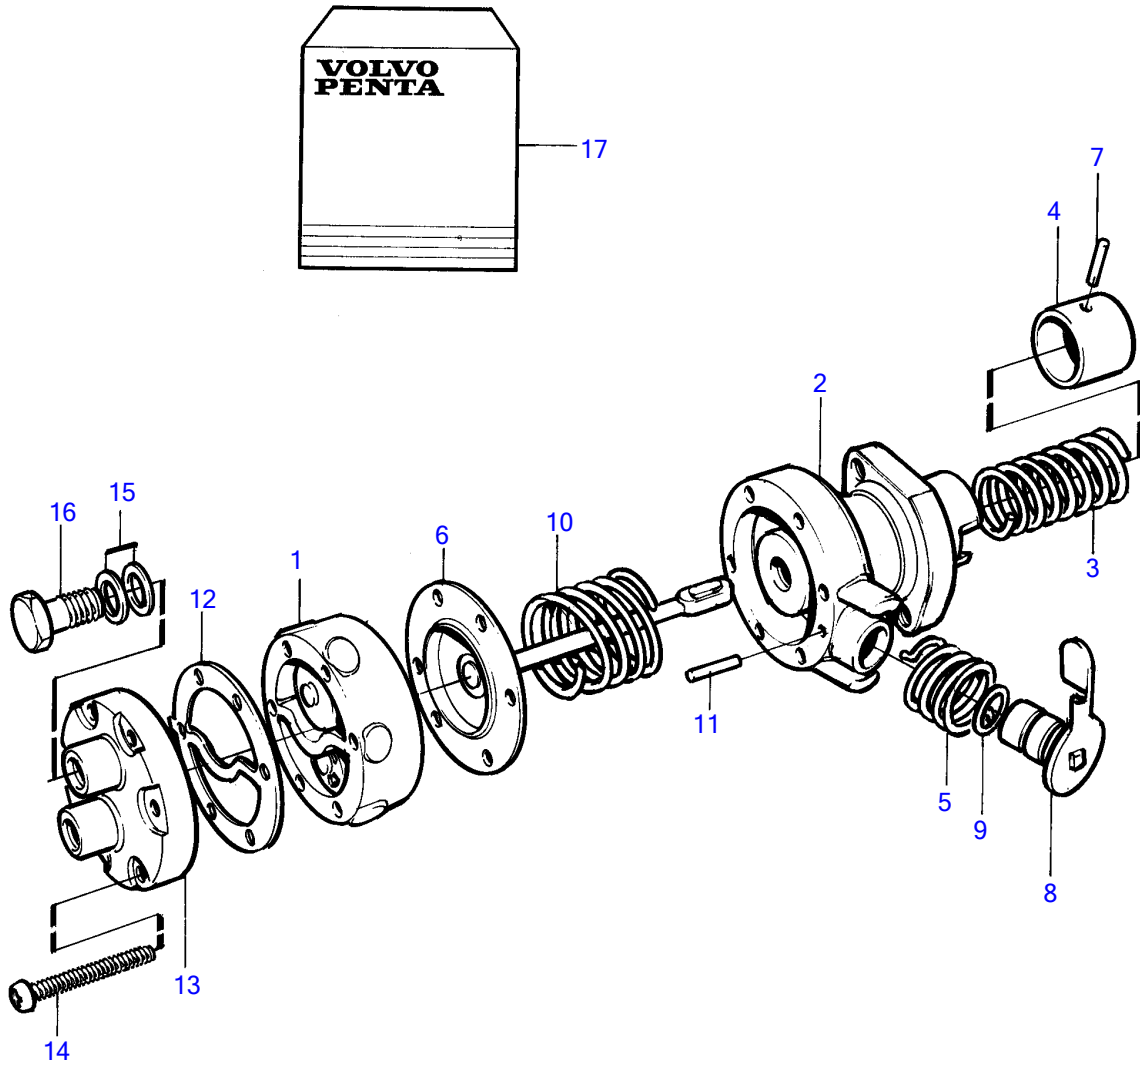

MD2010A, MD2020A, MD2030A, MD2040A

15133

MD2010A, MD2020A, MD2030A, MD2040A

REF	PART NO.	QTY	DESCRIPTION	NOTES
1	3580100	1	Feed pump	
2		1	• Housing	
3		1	• Spring	Included in overhaul kit.
4	(3580192)	1	• Tappet	Obsolete part
5		1	• Spring	Included in overhaul kit.
6		1	• Diaphragm	Included in overhaul kit.
7		1	• Pin	Included in overhaul kit.
8		1	• Lever	Included in overhaul kit.
9	3580197	1	• O-ring	Included in overhaul kit.
10		1	• Spring	Included in overhaul kit.
11		1	• Pin	Included in overhaul kit.
12	3580200	1	• Gasket	Included in overhaul kit.
13		1	• Cover	
14	(3580202)	6	• Screw	Obsolete part
15	11992	4	• Gasket	(3580203)
16	3580204	2	• Hollow screw	
17	(876688)	1	Repair kit	Obsolete part