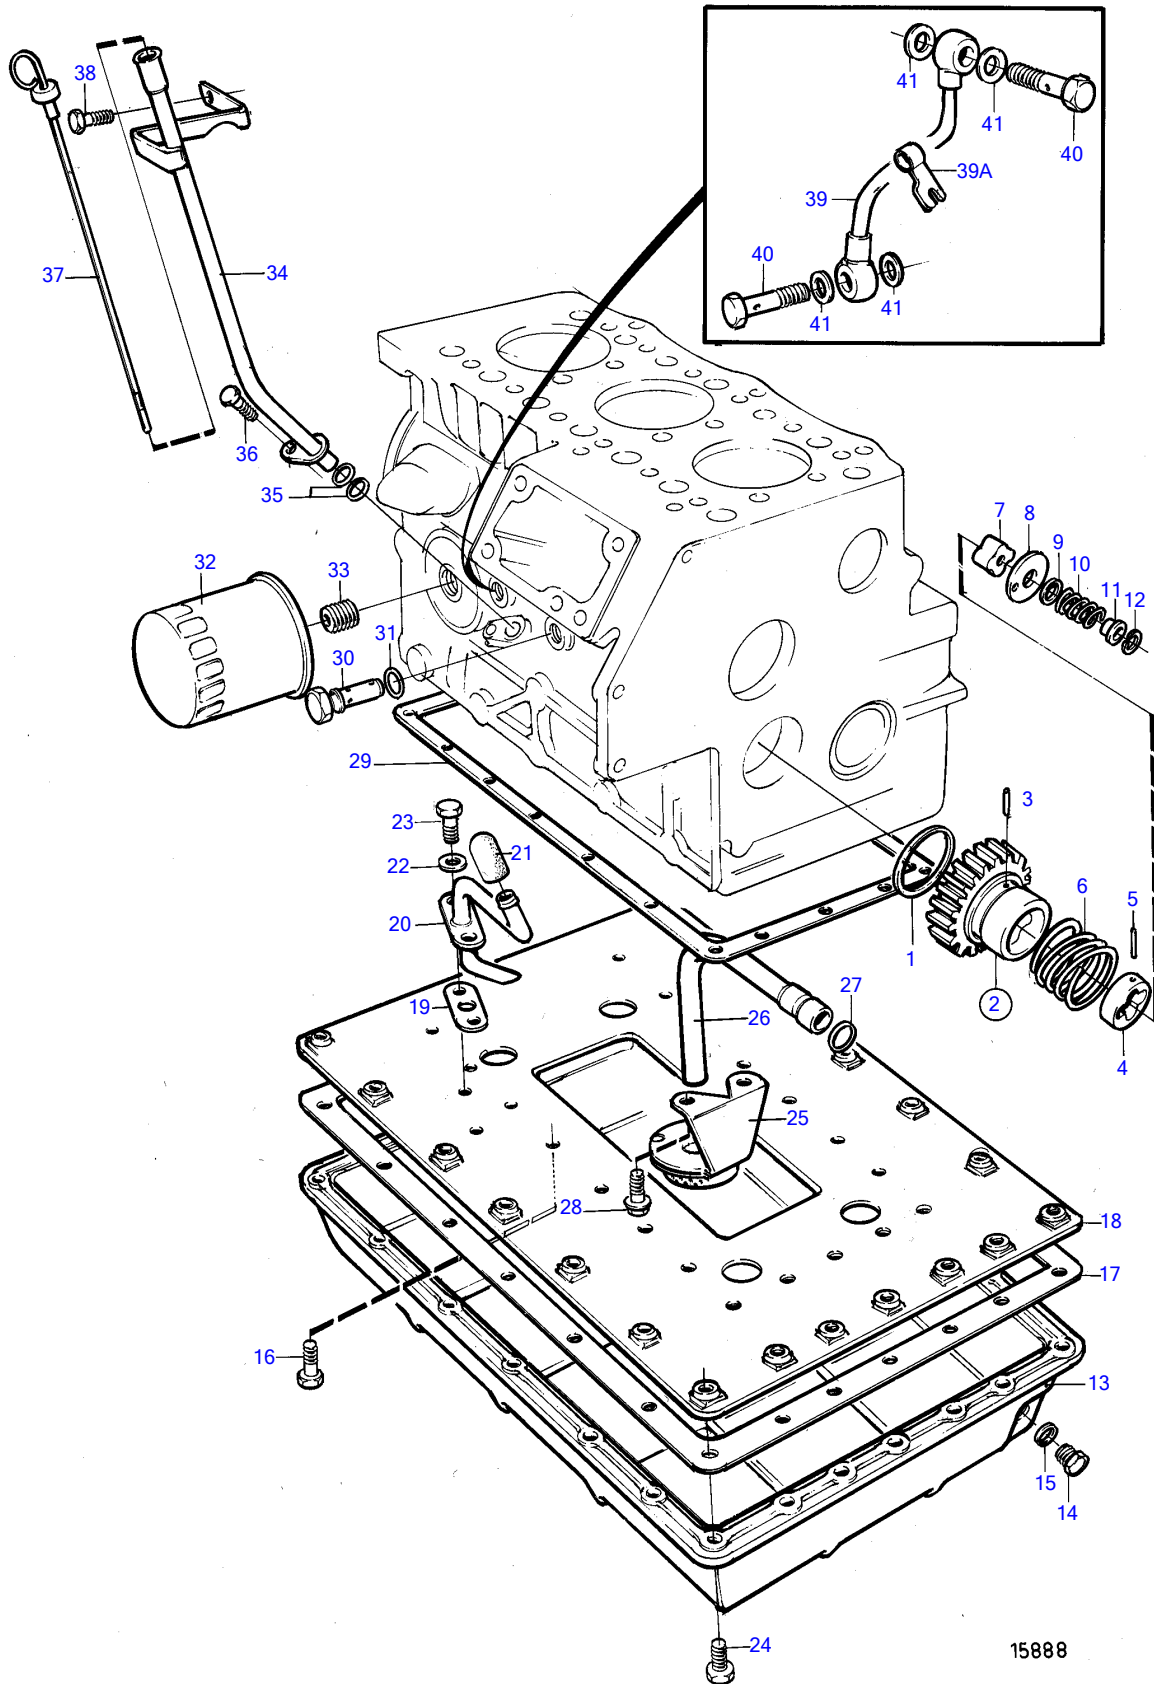

MD2020A

MD2020A

REF	PART NO.	QTY	DESCRIPTION	NOTES
1	861986	1	Thrust washer	
2	861987	1	Gear	Replaced by 21541017
	21541017	1	Oil pump	
3		1	• Pin	
4		1	• Rotor, outer	
5		1	• Pin	
6	861988	1	• Spring	
7	(861989)	1	Rotor	Replaced by 21541017, Obsolete part
	21541017	1	Oil pump	
8	861527	1	Cardboard tube	
9	861528	X	Shim	TH=0.10mm
	861529	X	Shim	TH=0.15mm
	861530	X	Shim	TH=0,20mm
	861531	X	Shim	TH=0,50mm
10	861532	1	Spring	
11	861533	1	Sleeve	
12	861534	1	Lock ring	
13	3580229	1	Sump	
14	861834	1	Screw	
15	861835	1	Washer	
16	861833	13	Screw	
17	3580230	1	Gasket	
18		1	Plate	
19	861838	1	Gasket	
20	3580232	1	Tube	
21	1276516	1	Rubber cap	
22	11991	2	Gasket	(861841)
23	861842	2	Screw	
24	861842	24	Screw	
25	861999	1	Oil filter	
26	861998	1	Suction pipe	
27	861997	1	O-ring	
28	861526	2	Screw	
29	3580227	1	Gasket	
30	861829	1	Reduction valve	
31	861830	1	O-ring	
32	861473	1	Oil filter	
33	861825	1	Bolt	
34	861850	1	Tube	
35	861851	2	O-ring	
36	861852	1	Screw	
37	861853	1	Oil dipstick	
38	861854	1	Screw	
39	3580235	1	Oil pipe	
39A		1	• Clamp	
40	861872	2	Hollow screw	
41	11992	4	Gasket	(861868)