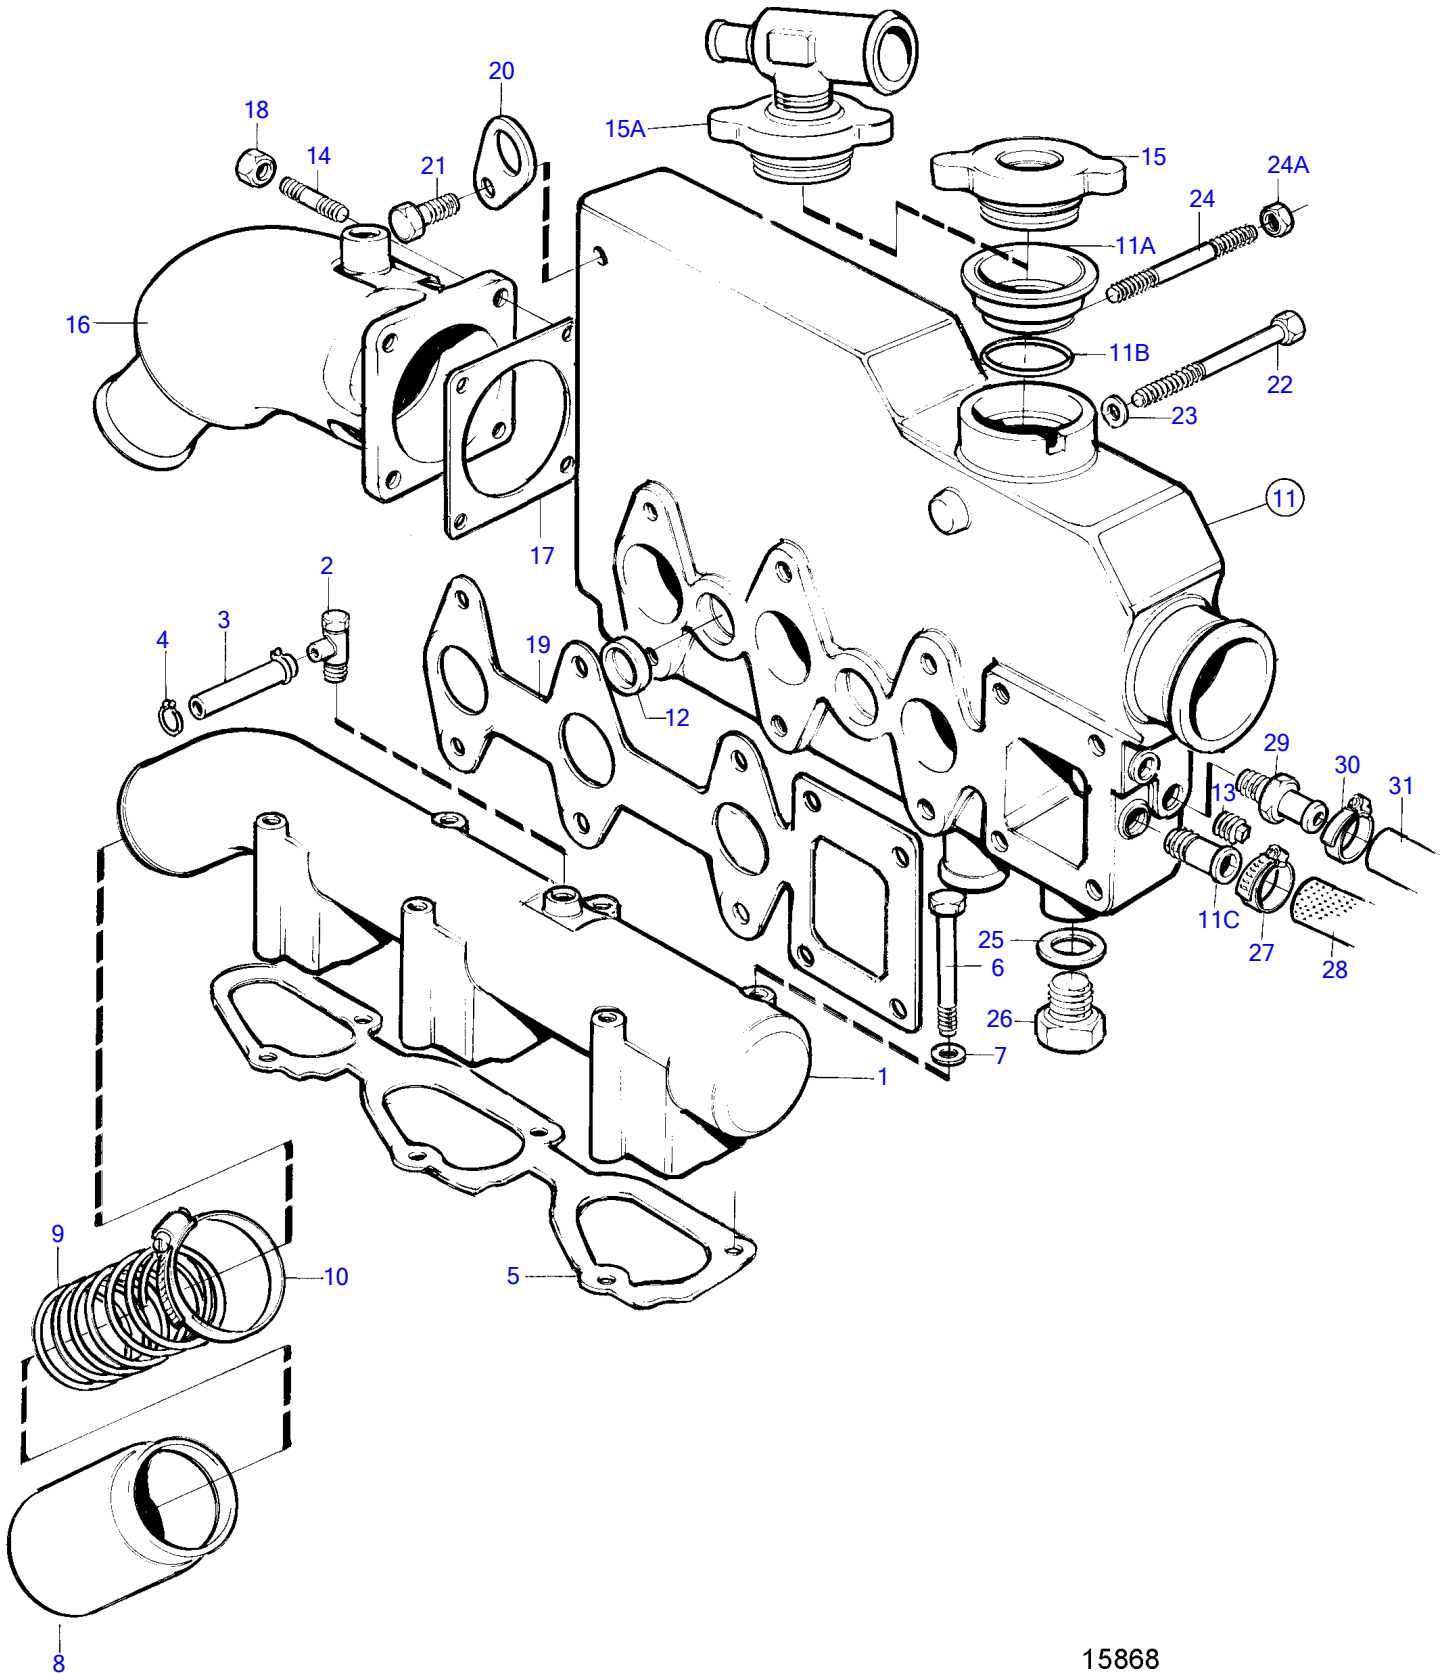

MD2040A

15868

MD2040A

REF	PART NO.	QTY	DESCRIPTION	SEE SEC.	NOTES
1	3580503	1	Inlet pipe		
2	(3580504)	1	Hose connection		Obsolete part
3	3580505	1	Hose		
4	961662	2	Hose clamp		(3580506)
5	3580507	1	Intake gasket		
6	3580508	6	Screw		
7	861913	6	Spring washer		
8	3580509	1	Filter		
9	3580510	1	Spring		
10	961672	1	Hose clamp		(861921)
11	3580511	1	Heat exchanger housi		
11A		1	• Insert		
11B		1	• Sealing ring		
11C	3580513	1	• Hose connection		
12	3580302	3	• Plug		
13		1	• Plug		
14	953042	4	Stud		
15	861905	1	Filler cap		
15A		1	Lock	2507	When separate expansion tank is being used., Alt
16	861906	1	Exhaust riser		
17	861907	1	Gasket		
18	948645	4	Flange lock nut		
19	3580512	1	Gasket		
20	(861869)	1	Lifting eye		Obsolete part
21	861870	1	Screw		
22	3580518	6	Screw		
23	861913	6	Spring washer		
24	3580519	2	Stud		
24A	945407	2	Flange nut		(861915)
25	861917	2	Washer		
26	861918	2	Plug		
27	961665	1	Hose clamp		(3580525)
28	3580529	1	Tube		Heat exchanger-water pump.
29	976040	1	Hose nipple		Hot water outlet., (961656)
30	961665	1	Hose clamp		
31	952969	X	Hose		