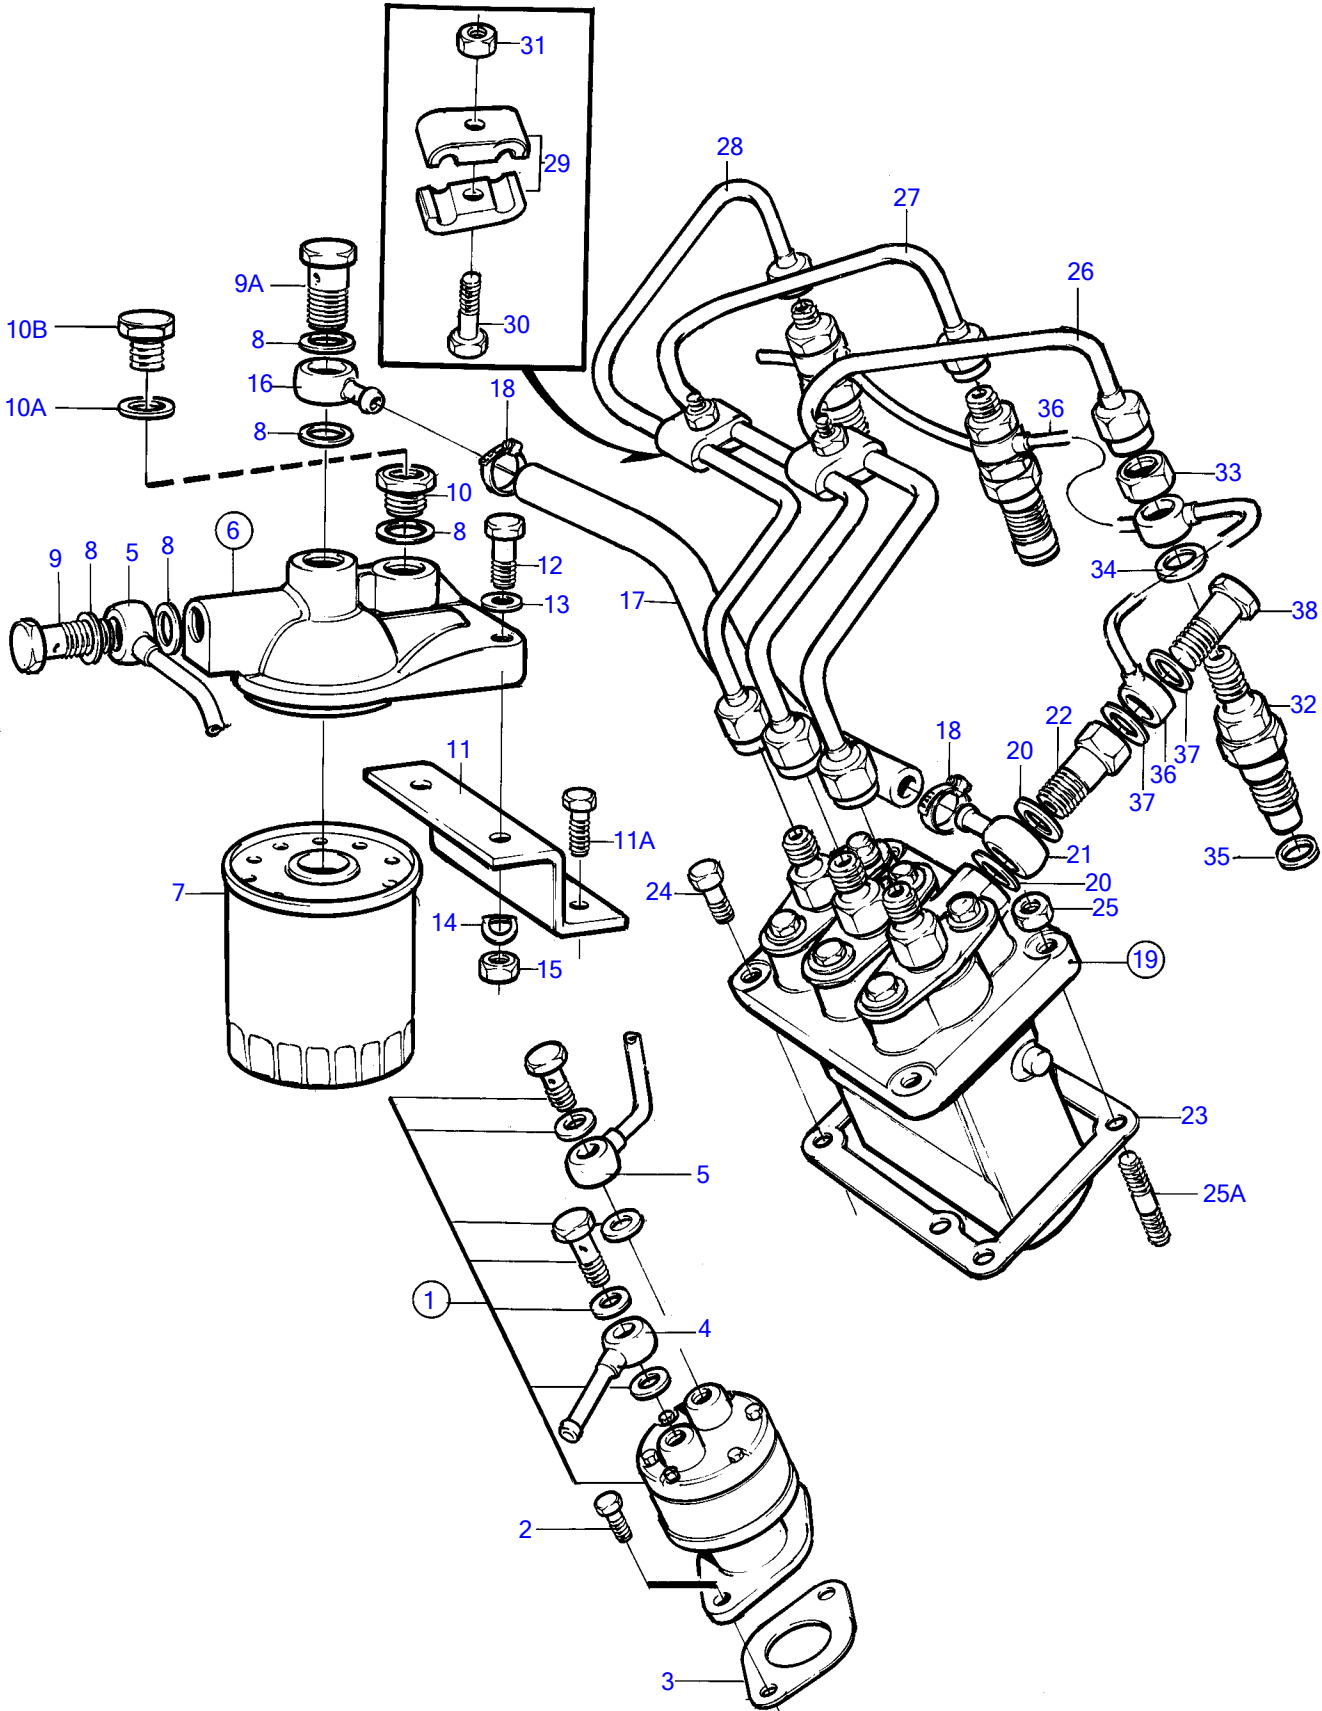

MD2040A

MD2040A

REF	PART NO.	QTY	DESCRIPTION	SEE SEC.	NOTES
1	3580100	1	Feed pump		
			•		
			•	171	
2	3580269	2	Screw		
3	3580111	1	Gasket		
4	3580107	1	Banjo nipple		
5	3580602	1	Tube		
6	3580095	1	Fuel filter		
7	861477	1	• Fuel filter		(3580096)
8	969011	5	• Gasket		
9	3580098	1	• Hollow screw		
9A	3580690	1	• Hollow screw		
10	837322	1	• Nipple		
10A	11992	1	• Gasket		
10B	471177	1	• Hollow screw		
11	3580600	1	Stay		
11A	3580104	2	Screw		
12	3580109	2	Screw		
13	3580108	2	Washer		
14	3580015	2	Spring washer		
15	971071	2	Hexagon nut		
16	3580101	1	Banjo nipple		
17	3580601	1	Rubber hose		
18	961663	2	Hose clamp		
19	3580127	1	Fuel pump		
			•		
			•	201	
20		2	Gasket		Included in fuel injection pump.
21		1	Banjo nipple		Included in fuel injection pump.
22		1	Hollow screw		Included in fuel injection pump.
23	3580591	1	Spacer		
24	861844	2	Screw		
25	948645	2	Flange lock nut		
25A	953042	2	Stud		Included in cylinder block.
26	3580594	1	Delivery pipe		Cyl no 1
27	3580595	1	Delivery pipe		Cyl no 2
28	3580596	1	Delivery pipe		Cyl no 3
29	3580082	4	Clamp		
30	3580083	2	Screw		
31	945407	2	Flange nut		
32	3803442	3	Injector		
	3580592	3	• Injector		
			•	232	
	3803442	3	• Injector, exch		
			•	232	
33		3	Nut		Included in fuel injector.
34		3	Gasket		Included in fuel injector.
35	3580077	3	Gasket		
36	3580593	1	Tube		
37	11992	2	Gasket		
38	3580599	1	Screw		