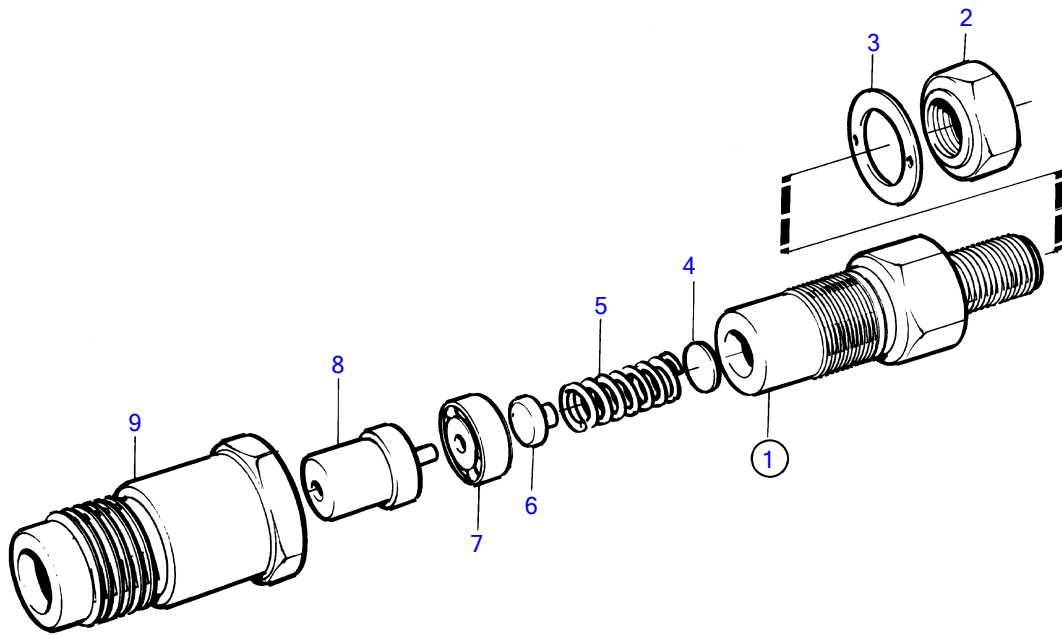

MD2040A

15079

MD2040A

| REF | PART NO. | QTY | DESCRIPTION     |
|-----|----------|-----|-----------------|
| 1   | 3580592  | 1   | Injector        |
|     | 3803442  | 1   | Injector, exch  |
| 2   | 3580630  | 1   | • Nut           |
| 3   | 3580631  | 1   | • Gasket        |
| 4   | 3580632  | 3   | • Washer kit    |
| 5   | 3580633  | 1   | • Spring        |
| 6   | 3580634  | 1   | • Pressure bolt |
| 7   | 3580635  | 1   | • Spacer        |
| 8   | 3580636  | 1   | • Nozzle        |
| 9   |          | 1   | • Nut           |