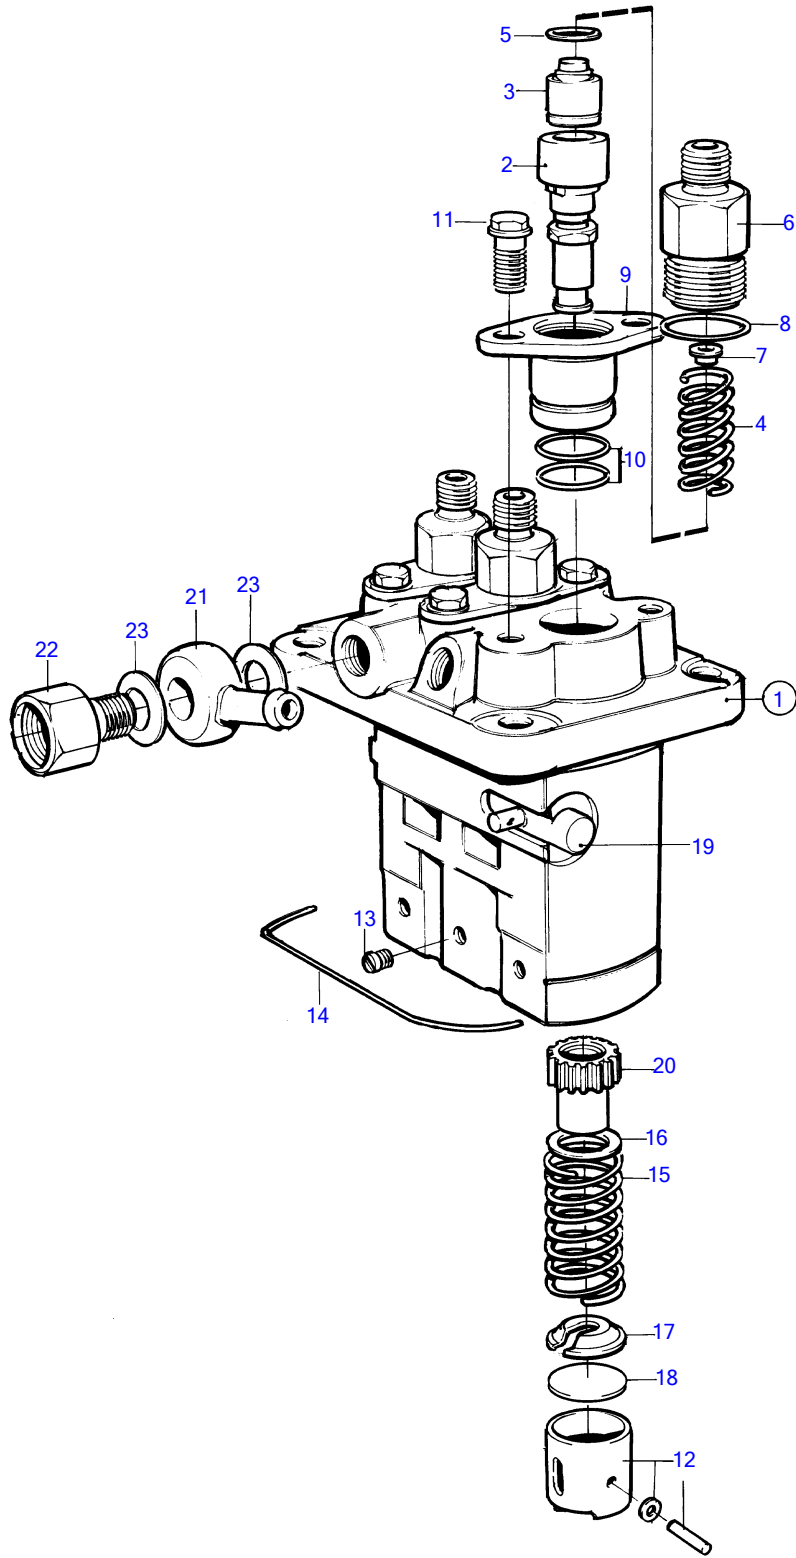

MD2040A

15062

MD2040A

REF	PART NO.	QTY	DESCRIPTION	NOTES
1	3580127	1	Fuel pump	
2	3580608	3	• Pump element tappet	
3	3580609	3	• Delivery valve	
4	3580610	3	• Spring	
5	3580611	3	• Gasket	
6	3580612	3	• Gasket	
7	3580613	3	• Valve seat	
8	3580614	3	• O-ring	
9		3	• Sleeve	
10	3580616	6	• O-ring	
11	3580617	6	• Screw	
12	(3580618)	3	• Tappet	Obsolete part
13	(3580619)	3	• Pin	Obsolete part
14	(3580620)	1	• Lock ring	Obsolete part
15	3580621	3	• Spring	
16	(3580622)	3	• Spring seat	Obsolete part
17	(3580623)	3	• Spring seat	Obsolete part
18	(3580624)	X	• Adjusting washer	Obsolete part
19	(3580625)	1	• Control rod	Obsolete part
20	3580626	1	• Control sleeve	
21	3580627	1	• Banjo nipple	
22	3580628	1	• Hollow screw	
23	11994	2	• Gasket	