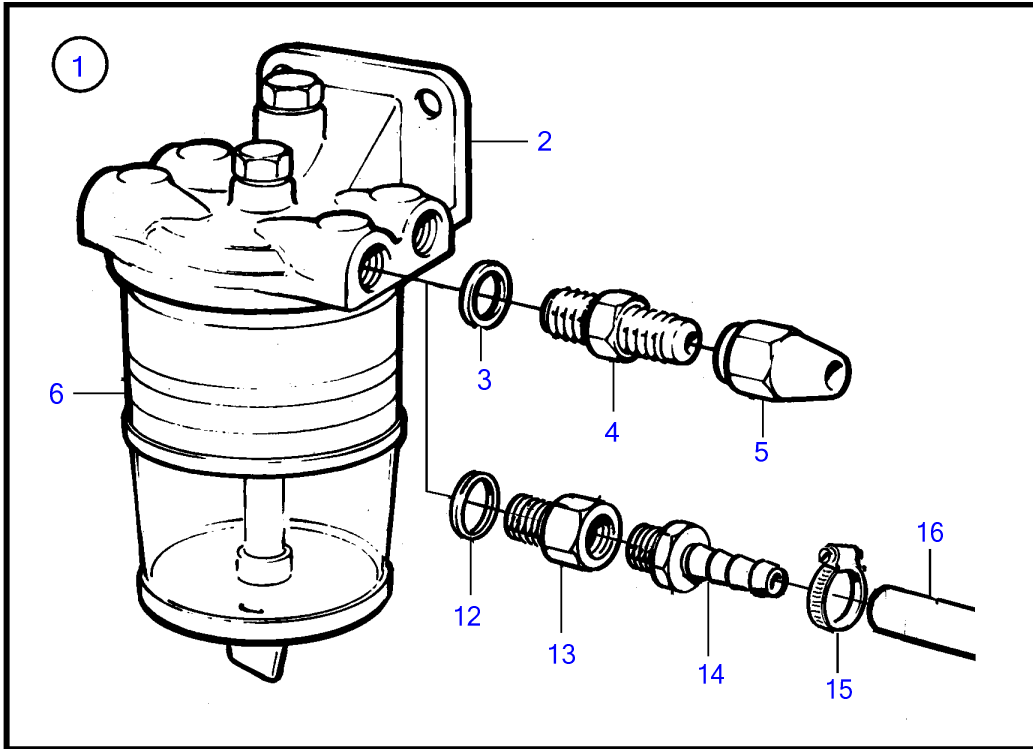

MD2010A, MD2020A, MD2030A, MD2040A

MD2010A, MD2020A, MD2030A, MD2040A

REF	PART NO.	QTY	DESCRIPTION	SEE SEC.	NOTES
1	877767	1	Fuel filter		
			•		
			•	9044	
2		1	• Fuel filter		Repl by 877767
			• Bulletin 50-11A	50-11A-EN	Fuel Filters / Water Separators
3	18817	2	• Gasket		
4	191397	2	• Nipple		5/16"
	941438	2	• Nipple		3/8"
5	954322	2	• Fitting nut		5/16"
	954323	2	• Fitting nut		3/8"
6	3581078	1	Filter insert		(858201)
7	833972	1	Water separator		
8	833971	1	• Water separator		
9	957177	2	• Gasket		
10	191397	2	• Nipple		5/16"
	941438	2	• Nipple		3/8"
11	954322	2	• Fitting nut		5/16"
	954323	2	• Fitting nut		3/8"
12	957177	2	Gasket		
13	861642	2	Nipple		
14	3825000	2	Hose nipple		
15	961664	2	Hose clamp		
16	861057	X	Fuel hose		3/8"
			• Bulletin P-23-4-4	P-23-4-4-EN	Fuel Hose P/N 861057