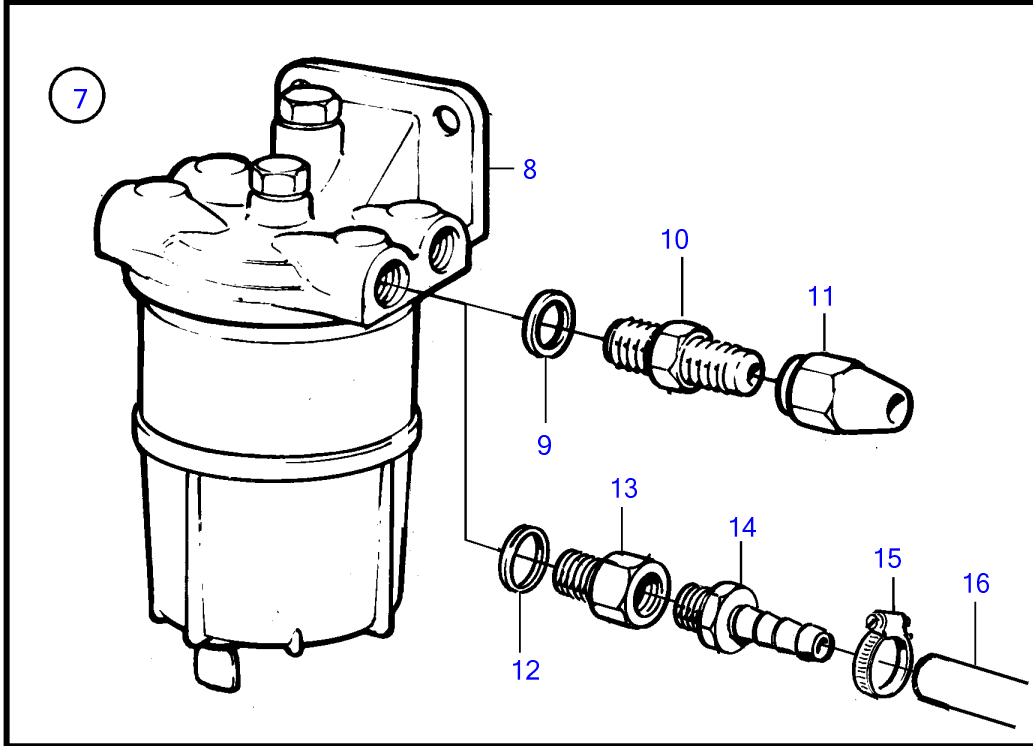

MD2010A, MD2020A, MD2030A, MD2040A

MD2010A, MD2020A, MD2030A, MD2040A

REF	PART NO.	QTY	DESCRIPTION	SEE SEC.	NOTES
1	877767	1	Fuel filter		
			•		
			•	9044	
2		1	• Fuel filter		Repl by 877767
			• Bulletin 50-11A	50-11A-EN	Fuel Filters / Water Separators
3	18817	2	• Gasket		
4	191397	2	• Nipple		5/16"
	941438	2	• Nipple		3/8"
5	954322	2	• Fitting nut		5/16"
	954323	2	• Fitting nut		3/8"
6	3581078	1	Filter insert		(858201)
7	833972	1	Water separator		
8	833971	1	• Water separator		
9	957177	2	• Gasket		
10	191397	2	• Nipple		5/16"
	941438	2	• Nipple		3/8"
11	954322	2	• Fitting nut		5/16"
	954323	2	• Fitting nut		3/8"
12	957177	2	Gasket		
13	861642	2	Nipple		
14	3825000	2	Hose nipple		
15	961664	2	Hose clamp		
16	861057	X	Fuel hose		3/8"
			• Bulletin P-23-4-4	P-23-4-4-EN	Fuel Hose P/N 861057