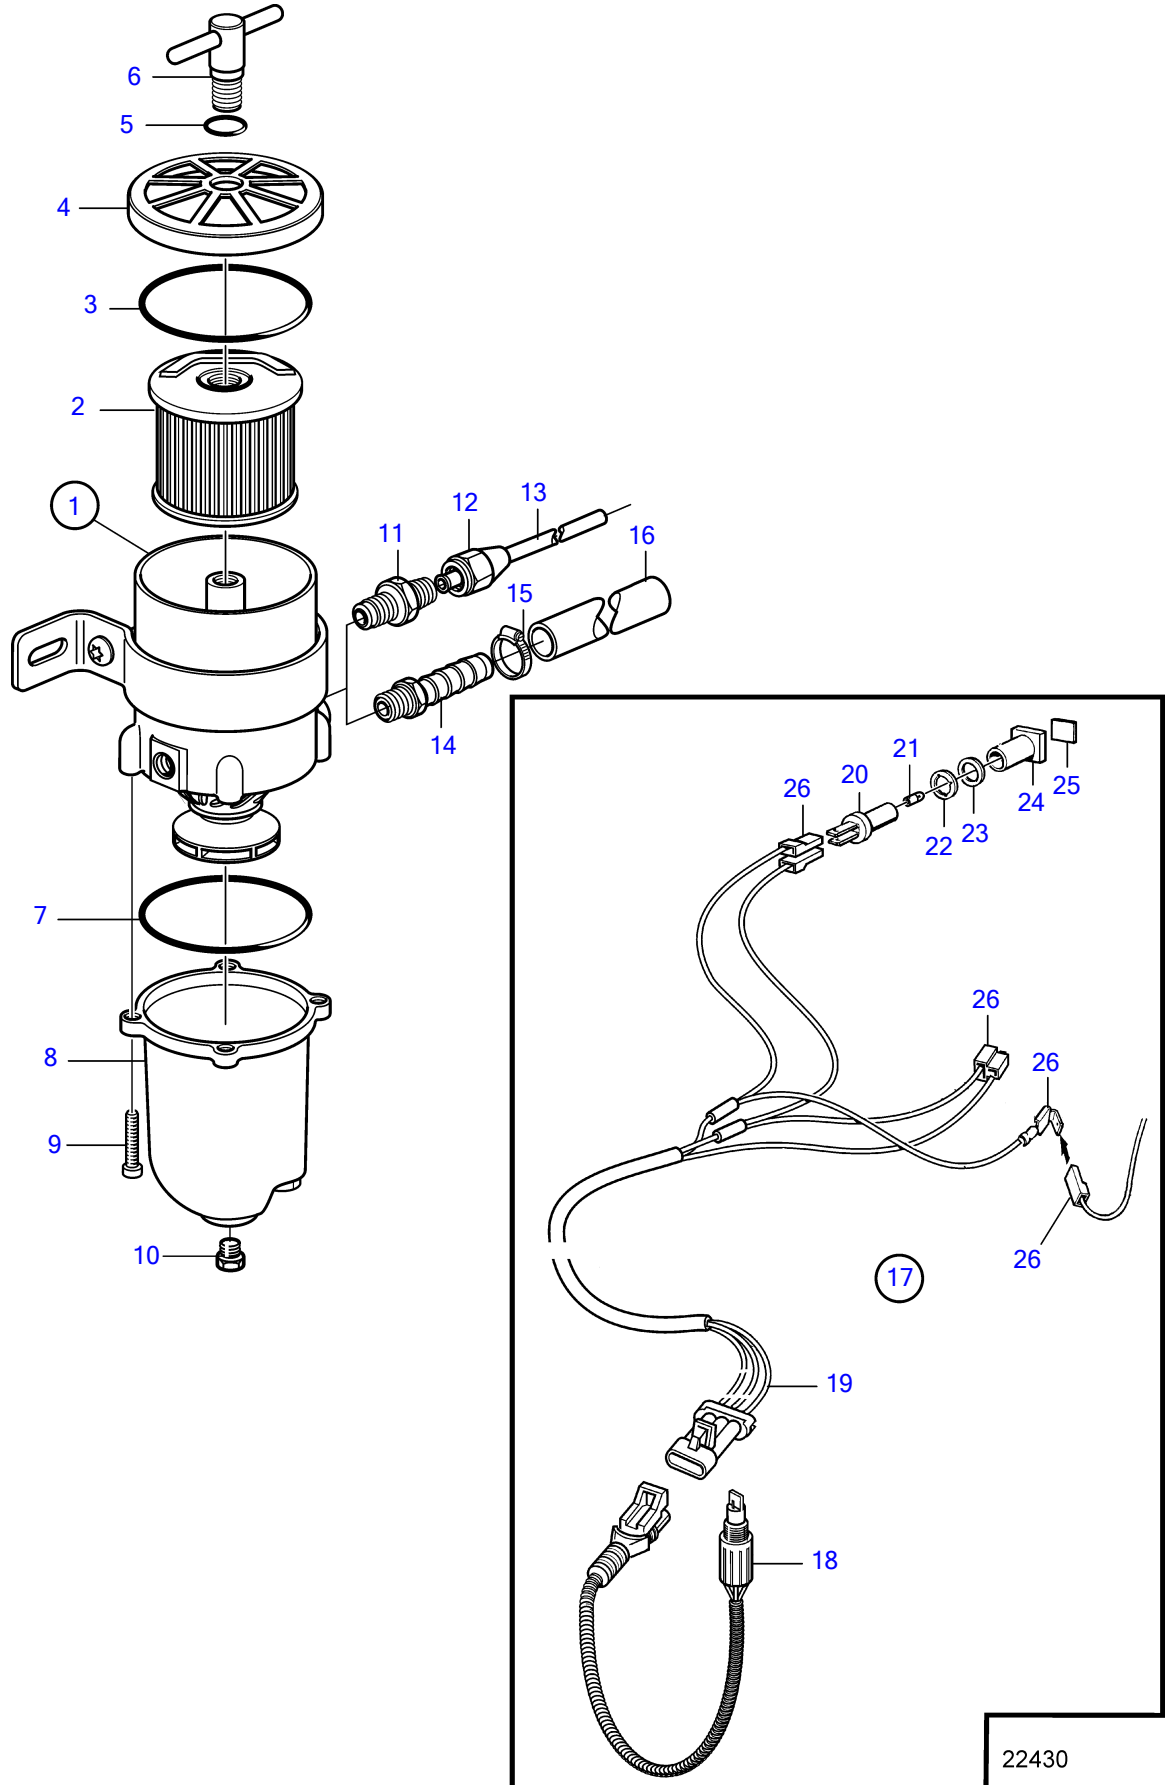

MD2010A, MD2020A, MD2030A, MD2040A

MD2010A, MD2020A, MD2030A, MD2040A

REF	PART NO.	QTY	DESCRIPTION	SEE SEC.	NOTES
1	877763	1	Fuel filter		
			• Bulletin P-44-5-18	P-44-5-18-EN	Water in Fuel Alarm for fuel pre-filters
2	1147147	1	• Fuel filter insert		2 mikron
	861014	1	• Insert		10 mikron
	3581760	1	• Insert		30 mikron
3	838504	1	• Gasket		
4		1	• Lock		
5	838505	1	• O-ring		
6		1	• Handle		
7	3838861	1	• Gasket		
8	3838849	1	• Bowl		
9	950024	4	• Cross recessed screw		
10	952075	1	• Plug		
11	954337	2	Nipple		
12	954323	2	Fitting nut		
13	1140062	2	Copper tube		
14	3825000	2	Hose nipple		
15	961664	2	Hose clamp		
16	861057	X	Fuel hose		3/8"
			• Bulletin P-23-4-4	P-23-4-4-EN	Fuel Hose P/N 861057
17	1140724	1	Level guard		
18	3588916	1	• Alarm kit		
19	881774	1	• Wiring harness		
20	808175	1	• Lamp socket		
21	19923	1	• Bulb		12V, 2W
	182059	1	• Bulb		24V, 3W
22	967583	1	• Retainer		
23	829714	1	• Sealing ring		
24	838455	1	• Retainer		
25	872591	1	• Symbol strip		
26		X	• cables and terminals	1963	