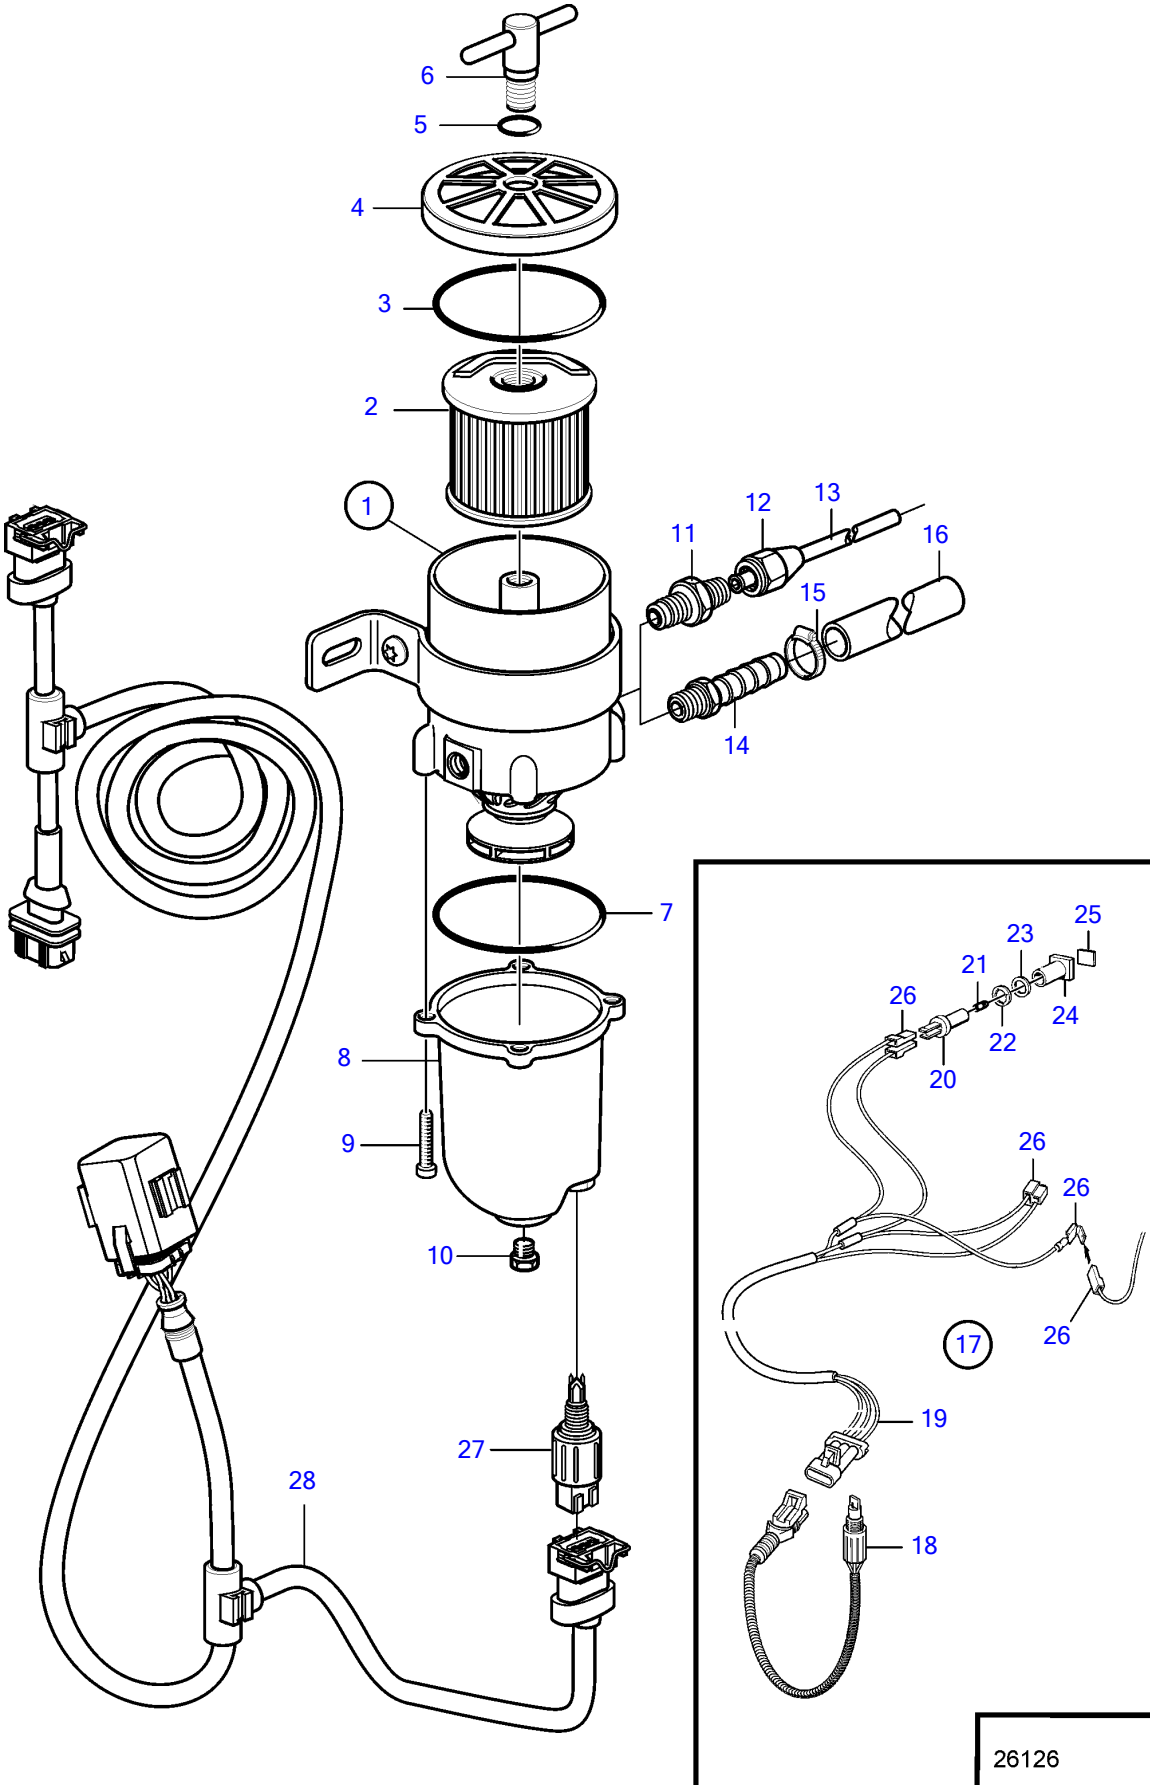

MD2010A, MD2020A, MD2030A, MD2040A

MD2010A, MD2020A, MD2030A, MD2040A

REF	PART NO.	QTY	DESCRIPTION	SEE SEC.	NOTES
1	877763	1	Fuel filter		
			• Bulletin P-44-5-18	P-44-5-18-EN	Water in Fuel Alarm for fuel pre-filters
2	1147147	1	• Fuel filter insert		2 mikron
	861014	1	• Insert		10 mikron
	3581760	1	• Insert		30 mikron
3	838504	1	• Gasket		
4		1	• Lock		
5	838505	1	• O-ring		
6		1	• Handle		
7	3838861	1	• Gasket		
8	3838849	1	• Bowl		
9	950024	4	• Cross recessed screw		
10	952075	1	• Plug		
11	954337	2	Nipple		
12	954323	2	Fitting nut		
13	1140062	2	Copper tube		
14	3825000	2	Hose nipple		
15	961664	2	Hose clamp		
16	861057	X	Fuel hose		3/8"
			• Bulletin P-23-4-4	P-23-4-4-EN	Fuel Hose P/N 861057
17	1140724	1	Level guard		
18	3588916	1	• Alarm kit		
19	881774	1	• Wiring harness		
20	808175	1	• Lamp socket		
21	19923	1	• Bulb		12V, 2W
	182059	1	• Bulb		24V, 3W
22	967583	1	• Retainer		
23	829714	1	• Sealing ring		
24	838455	1	• Retainer		
25	872591	1	• Symbol strip		
26		X	• cables and terminals	1963	
27	21614395	1	Sensor		Alternative
28	21432601	1	Wiring harness		Alternative