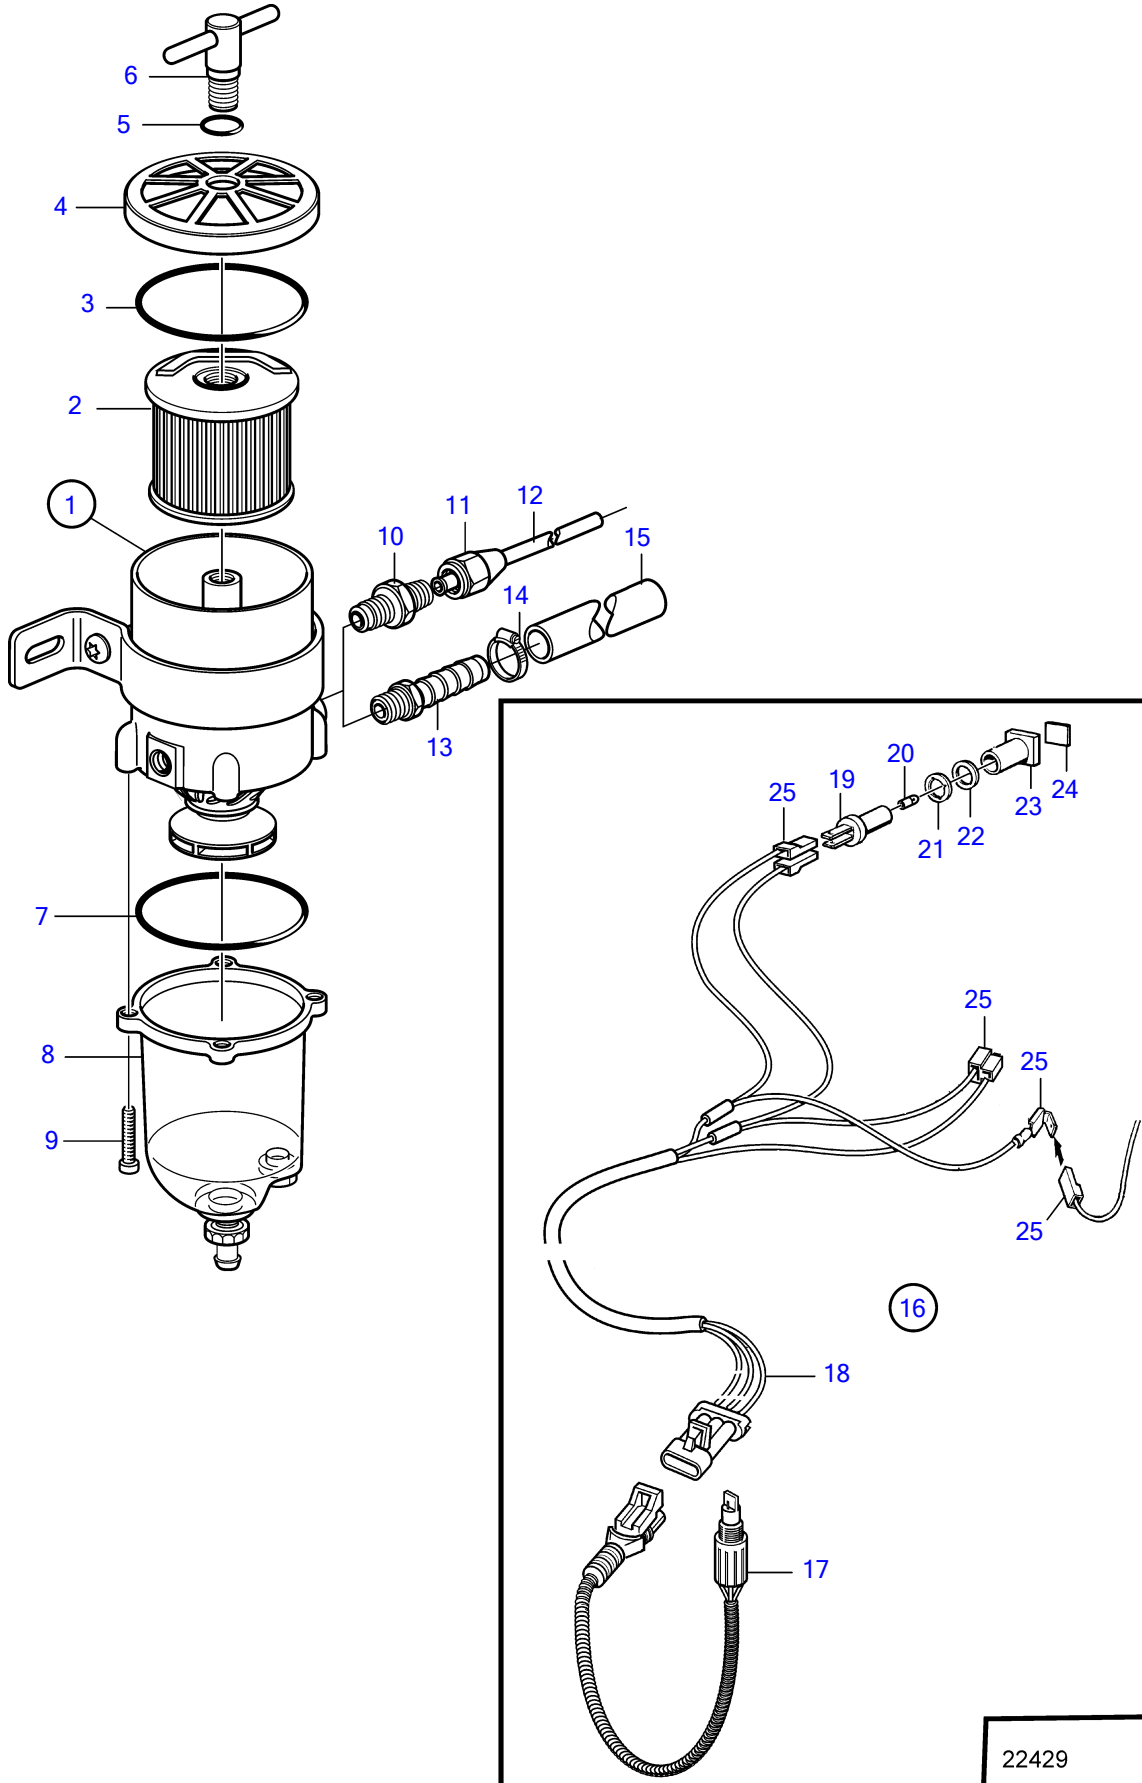

MD2010A, MD2020A, MD2030A, MD2040A

MD2010A, MD2020A, MD2030A, MD2040A

REF	PART NO.	QTY	DESCRIPTION	SEE SEC.	NOTES
1	877762	1	Fuel filter		(861143)
			• Bulletin P-44-5-18	P-44-5-18-EN	Water in Fuel Alarm for fuel pre-filters
2	1147147	1	• Fuel filter insert		2 mikron
	861014	1	• Insert		10 mikron
	3581760	1	• Insert		30 mikron
3	838504	1	• Gasket		
4		1	• Lock		
5	838505	1	• O-ring		
6		1	• Handle		
7	3838861	1	• Gasket		
8	3838848	1	• Bowl		
9	950024	4	• Cross recessed screw		
10	954337	2	Nipple		
11	954323	2	Fitting nut		
12	1140062	2	Copper tube		
13	3825000	2	Hose nipple		
14	961664	2	Hose clamp		
15	861057	X	Fuel hose		3/8"
			• Bulletin P-23-4-4	P-23-4-4-EN	Fuel Hose P/N 861057
16	1140724	1	Level guard		
17	3588916	1	• Alarm kit		
18	881774	1	• Wiring harness		
19	808175	1	• Lamp socket		
20	19923	1	• Bulb		12V, 2W
	182059	1	• Bulb		24V, 3W
21	967583	1	• Retainer		
22	829714	1	• Sealing ring		
23	838455	1	• Retainer		
24	872591	1	• Symbol strip		
25		X	• cables and terminals	1963	