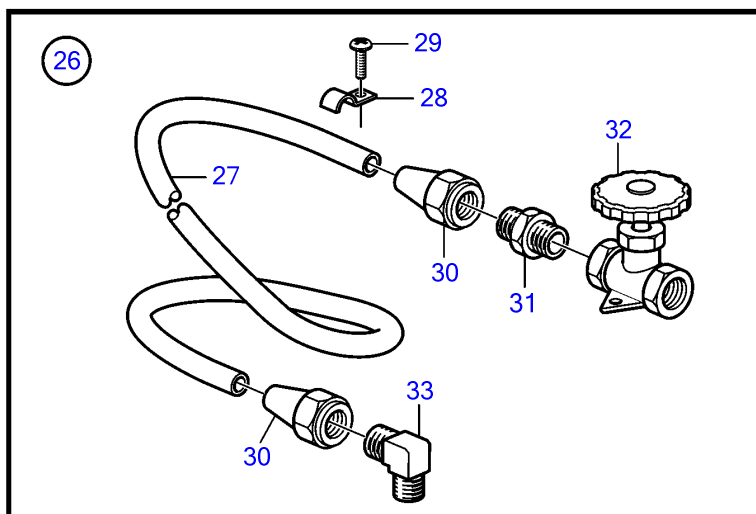

MD2010A, MD2020A, MD2030A, MD2040A

22464

MD2010A, MD2020A, MD2030A, MD2040A

REF	PART NO.	QTY	DESCRIPTION	SEE SEC.	NOTES
1	877766	1	Fuel filter		Fuel filter and water separator., Metal
2		1	• Fuel filter		
			• Bulletin 50-11A	50-11A-EN	Fuel Filters / Water Separators
3	940113	1	• • Hexagon screw		
4	11992	1	• • Gasket		
5	3581078	1	• • Filter insert		
6	3582499	1	• • Bowl		
7	18817	2	Gasket		
8	190962	2	Nipple		5/16"
	954337	2	Nipple		3/8"
9	954322	2	Fitting nut		5/16"
	954323	2	Fitting nut		3/8"
10	954305	X	Tube		Water separator., 5/16"
			• Bulletin P-23-4-3	P-23-4-3-EN	Fuel Line 5/16", Copper Pipe
10	1140062	X	Copper tube		Water separator., 3/8"
11	957177	2	Gasket		
12	3825000	2	Hose nipple		
13	961664	2	Hose clamp		
14	861057	X	Fuel hose		3/8"
			• Bulletin P-23-4-4	P-23-4-4-EN	Fuel Hose P/N 861057
15	877767	1	Fuel filter		Plastic
16		1	• Fuel filter		
17	940113	1	• • Hexagon screw		
18	11992	1	• • Gasket		
19	3581078	1	• • Filter insert		
20	3581189	1	• • Bowl		
21	833972	1	Water separator		
22	833971	1	• Water separator		
23	957177	2	• Gasket		
24	191397	2	• Nipple		5/16"
	941438	2	• Nipple		3/8"
25	954322	2	• Fitting nut		5/16"
	954323	2	• Fitting nut		3/8"
26	(827912)	1	Fuel pipe		Obsolete part, 5/16"
			• Bulletin P-23-4-3	P-23-4-3-EN	Fuel Line 5/16", Copper Pipe
27	954305	1	• Tube		5/16", L=5000mm
			• Bulletin P-23-4-3	P-23-4-3-EN	Fuel Line 5/16", Copper Pipe
28	951189	15	• Clamp		
29	968476	15	• Flange screw		
30	954322	3	• Fitting nut		5/16"
31	954336	2	• Nipple		5/16"
32	3581708	1	• Faucet		
33	954343	1	• Elbow nipple		