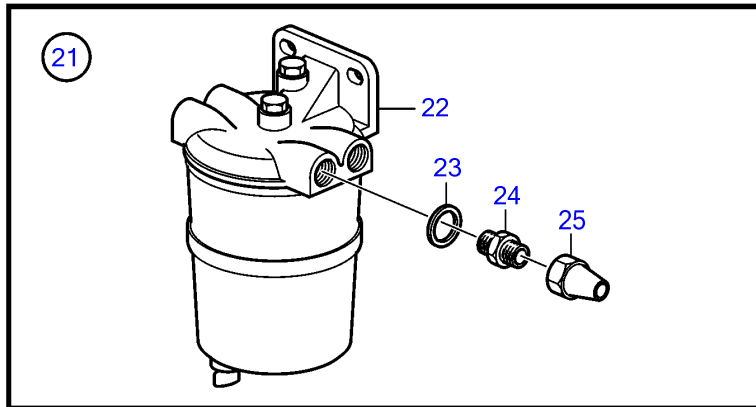

MD2010A, MD2020A, MD2030A, MD2040A

22464

MD2010A, MD2020A, MD2030A, MD2040A

REF	PART NO.	QTY	DESCRIPTION	SEE SEC.	NOTES
1	877766	1	Fuel filter		Fuel filter and water separator., Metal
2		1	• Fuel filter		
			• Bulletin 50-11A	50-11A-EN	Fuel Filters / Water Separators
3	940113	1	• • Hexagon screw		
4	11992	1	• • Gasket		
5	3581078	1	• • Filter insert		
6	3582499	1	• • Bowl		
7	18817	2	Gasket		
8	190962	2	Nipple		5/16"
	954337	2	Nipple		3/8"
9	954322	2	Fitting nut		5/16"
	954323	2	Fitting nut		3/8"
10	954305	X	Tube		Water separator., 5/16"
			• Bulletin P-23-4-3	P-23-4-3-EN	Fuel Line 5/16", Copper Pipe
10	1140062	X	Copper tube		Water separator., 3/8"
11	957177	2	Gasket		
12	3825000	2	Hose nipple		
13	961664	2	Hose clamp		
14	861057	X	Fuel hose		3/8"
			• Bulletin P-23-4-4	P-23-4-4-EN	Fuel Hose P/N 861057
15	877767	1	Fuel filter		Plastic
16		1	• Fuel filter		
17	940113	1	• • Hexagon screw		
18	11992	1	• • Gasket		
19	3581078	1	• • Filter insert		
20	3581189	1	• • Bowl		
21	833972	1	Water separator		
22	833971	1	• Water separator		
23	957177	2	• Gasket		
24	191397	2	• Nipple		5/16"
	941438	2	• Nipple		3/8"
25	954322	2	• Fitting nut		5/16"
	954323	2	• Fitting nut		3/8"
26	(827912)	1	Fuel pipe		Obsolete part, 5/16"
			• Bulletin P-23-4-3	P-23-4-3-EN	Fuel Line 5/16", Copper Pipe
27	954305	1	• Tube		5/16", L=5000mm
			• Bulletin P-23-4-3	P-23-4-3-EN	Fuel Line 5/16", Copper Pipe
28	951189	15	• Clamp		
29	968476	15	• Flange screw		
30	954322	3	• Fitting nut		5/16"
31	954336	2	• Nipple		5/16"
32	3581708	1	• Faucet		
33	954343	1	• Elbow nipple		