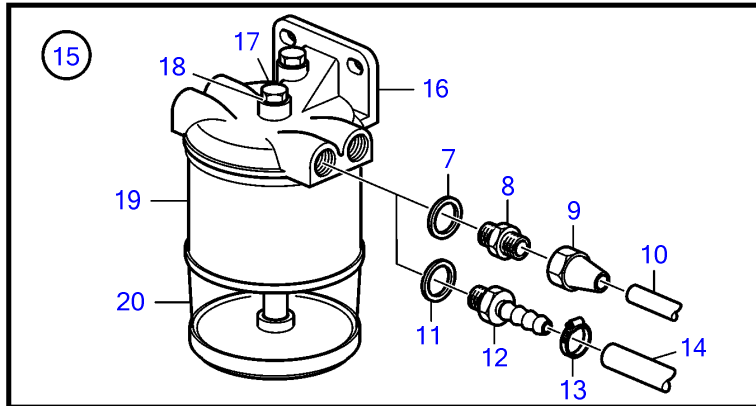

MD2010A, MD2020A, MD2030A, MD2040A

22464

MD2010A, MD2020A, MD2030A, MD2040A

REF	PART NO.	QTY	DESCRIPTION	SEE SEC.	NOTES
1	877766	1	Fuel filter		Fuel filter and water separator., Metal
2		1	• Fuel filter		
			• Bulletin 50-11A	50-11A-EN	Fuel Filters / Water Separators
3	940113	1	• • Hexagon screw		
4	11992	1	• • Gasket		
5	3581078	1	• • Filter insert		
6	3582499	1	• • Bowl		
7	18817	2	Gasket		
8	190962	2	Nipple		5/16"
	954337	2	Nipple		3/8"
9	954322	2	Fitting nut		5/16"
	954323	2	Fitting nut		3/8"
10	954305	X	Tube		Water separator., 5/16"
			• Bulletin P-23-4-3	P-23-4-3-EN	Fuel Line 5/16", Copper Pipe
10	1140062	X	Copper tube		Water separator., 3/8"
11	957177	2	Gasket		
12	3825000	2	Hose nipple		
13	961664	2	Hose clamp		
14	861057	X	Fuel hose		3/8"
			• Bulletin P-23-4-4	P-23-4-4-EN	Fuel Hose P/N 861057
15	877767	1	Fuel filter		Plastic
16		1	• Fuel filter		
17	940113	1	• • Hexagon screw		
18	11992	1	• • Gasket		
19	3581078	1	• • Filter insert		
20	3581189	1	• • Bowl		
21	833972	1	Water separator		
22	833971	1	• Water separator		
23	957177	2	• Gasket		
24	191397	2	• Nipple		5/16"
	941438	2	• Nipple		3/8"
25	954322	2	• Fitting nut		5/16"
	954323	2	• Fitting nut		3/8"
26	(827912)	1	Fuel pipe		Obsolete part, 5/16"
			• Bulletin P-23-4-3	P-23-4-3-EN	Fuel Line 5/16", Copper Pipe
27	954305	1	• Tube		5/16", L=5000mm
			• Bulletin P-23-4-3	P-23-4-3-EN	Fuel Line 5/16", Copper Pipe
28	951189	15	• Clamp		
29	968476	15	• Flange screw		
30	954322	3	• Fitting nut		5/16"
31	954336	2	• Nipple		5/16"
32	3581708	1	• Faucet		
33	954343	1	• Elbow nipple		