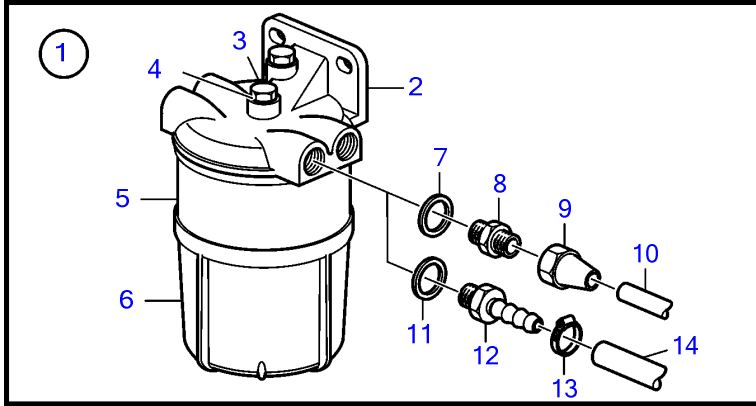

MD2010A, MD2020A, MD2030A, MD2040A

22464

MD2010A, MD2020A, MD2030A, MD2040A

REF	PART NO.	QTY	DESCRIPTION	SEE SEC.	NOTES
1	877766	1	Fuel filter		Fuel filter and water separator., Metal
2		1	• Fuel filter		
			• Bulletin 50-11A	50-11A-EN	Fuel Filters / Water Separators
3	940113	1	• • Hexagon screw		
4	11992	1	• • Gasket		
5	3581078	1	• • Filter insert		
6	3582499	1	• • Bowl		
7	18817	2	Gasket		
8	190962	2	Nipple		5/16"
	954337	2	Nipple		3/8"
9	954322	2	Fitting nut		5/16"
	954323	2	Fitting nut		3/8"
10	954305	X	Tube		Water separator., 5/16"
			• Bulletin P-23-4-3	P-23-4-3-EN	Fuel Line 5/16", Copper Pipe
10	1140062	X	Copper tube		Water separator., 3/8"
11	957177	2	Gasket		
12	3825000	2	Hose nipple		
13	961664	2	Hose clamp		
14	861057	X	Fuel hose		3/8"
			• Bulletin P-23-4-4	P-23-4-4-EN	Fuel Hose P/N 861057
15	877767	1	Fuel filter		Plastic
16		1	• Fuel filter		
17	940113	1	• • Hexagon screw		
18	11992	1	• • Gasket		
19	3581078	1	• • Filter insert		
20	3581189	1	• • Bowl		
21	833972	1	Water separator		
22	833971	1	• Water separator		
23	957177	2	• Gasket		
24	191397	2	• Nipple		5/16"
	941438	2	• Nipple		3/8"
25	954322	2	• Fitting nut		5/16"
	954323	2	• Fitting nut		3/8"
26	(827912)	1	Fuel pipe		Obsolete part, 5/16"
			• Bulletin P-23-4-3	P-23-4-3-EN	Fuel Line 5/16", Copper Pipe
27	954305	1	• Tube		5/16", L=5000mm
			• Bulletin P-23-4-3	P-23-4-3-EN	Fuel Line 5/16", Copper Pipe
28	951189	15	• Clamp		
29	968476	15	• Flange screw		
30	954322	3	• Fitting nut		5/16"
31	954336	2	• Nipple		5/16"
32	3581708	1	• Faucet		
33	954343	1	• Elbow nipple		