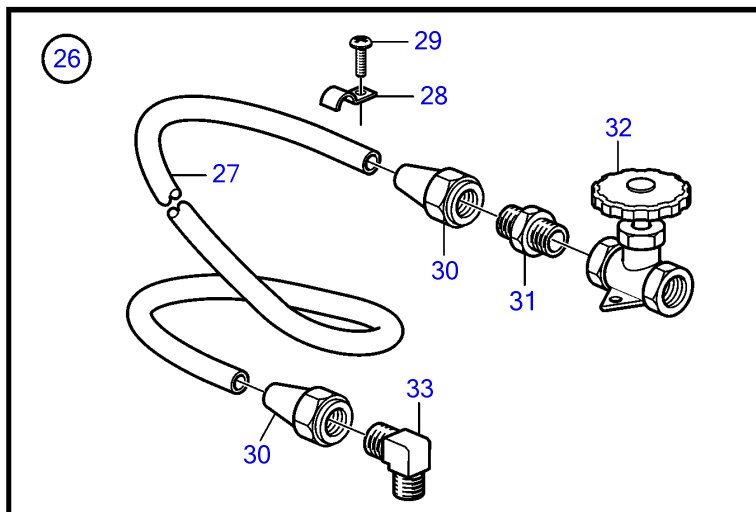

MD2010A, MD2020A, MD2030A, MD2040A

22464

MD2010A, MD2020A, MD2030A, MD2040A

REF	PART NO.	QTY	DESCRIPTION	SEE SEC.	NOTES
1	877766	1	Fuel filter		Fuel filter and water separator., Metal
2		1	• Fuel filter		
			• Bulletin 50-11A	50-11A-EN	Fuel Filters / Water Separators
3	940113	1	• • Hexagon screw		
4	11992	1	• • Gasket		
5	3581078	1	• • Filter insert		
6	3582499	1	• • Bowl		
7	18817	2	Gasket		
8	190962	2	Nipple		5/16"
	954337	2	Nipple		3/8"
9	954322	2	Fitting nut		5/16"
	954323	2	Fitting nut		3/8"
10	954305	X	Tube		Water separator., 5/16"
			• Bulletin P-23-4-3	P-23-4-3-EN	Fuel Line 5/16", Copper Pipe
10	1140062	X	Copper tube		Water separator., 3/8"
11	957177	2	Gasket		
12	3825000	2	Hose nipple		
13	961664	2	Hose clamp		
14	861057	X	Fuel hose		3/8"
			• Bulletin P-23-4-4	P-23-4-4-EN	Fuel Hose P/N 861057
15	877767	1	Fuel filter		Plastic
16		1	• Fuel filter		
17	940113	1	• • Hexagon screw		
18	11992	1	• • Gasket		
19	3581078	1	• • Filter insert		
20	3581189	1	• • Bowl		
21	833972	1	Water separator		
22	833971	1	• Water separator		
23	957177	2	• Gasket		
24	191397	2	• Nipple		5/16"
	941438	2	• Nipple		3/8"
25	954322	2	• Fitting nut		5/16"
	954323	2	• Fitting nut		3/8"
26	(827912)	1	Fuel pipe		Obsolete part, 5/16"
			• Bulletin P-23-4-3	P-23-4-3-EN	Fuel Line 5/16", Copper Pipe
27	954305	1	• Tube		5/16", L=5000mm
			• Bulletin P-23-4-3	P-23-4-3-EN	Fuel Line 5/16", Copper Pipe
28	951189	15	• Clamp		
29	968476	15	• Flange screw		
30	954322	3	• Fitting nut		5/16"
31	954336	2	• Nipple		5/16"
32	3581708	1	• Faucet		
33	954343	1	• Elbow nipple		