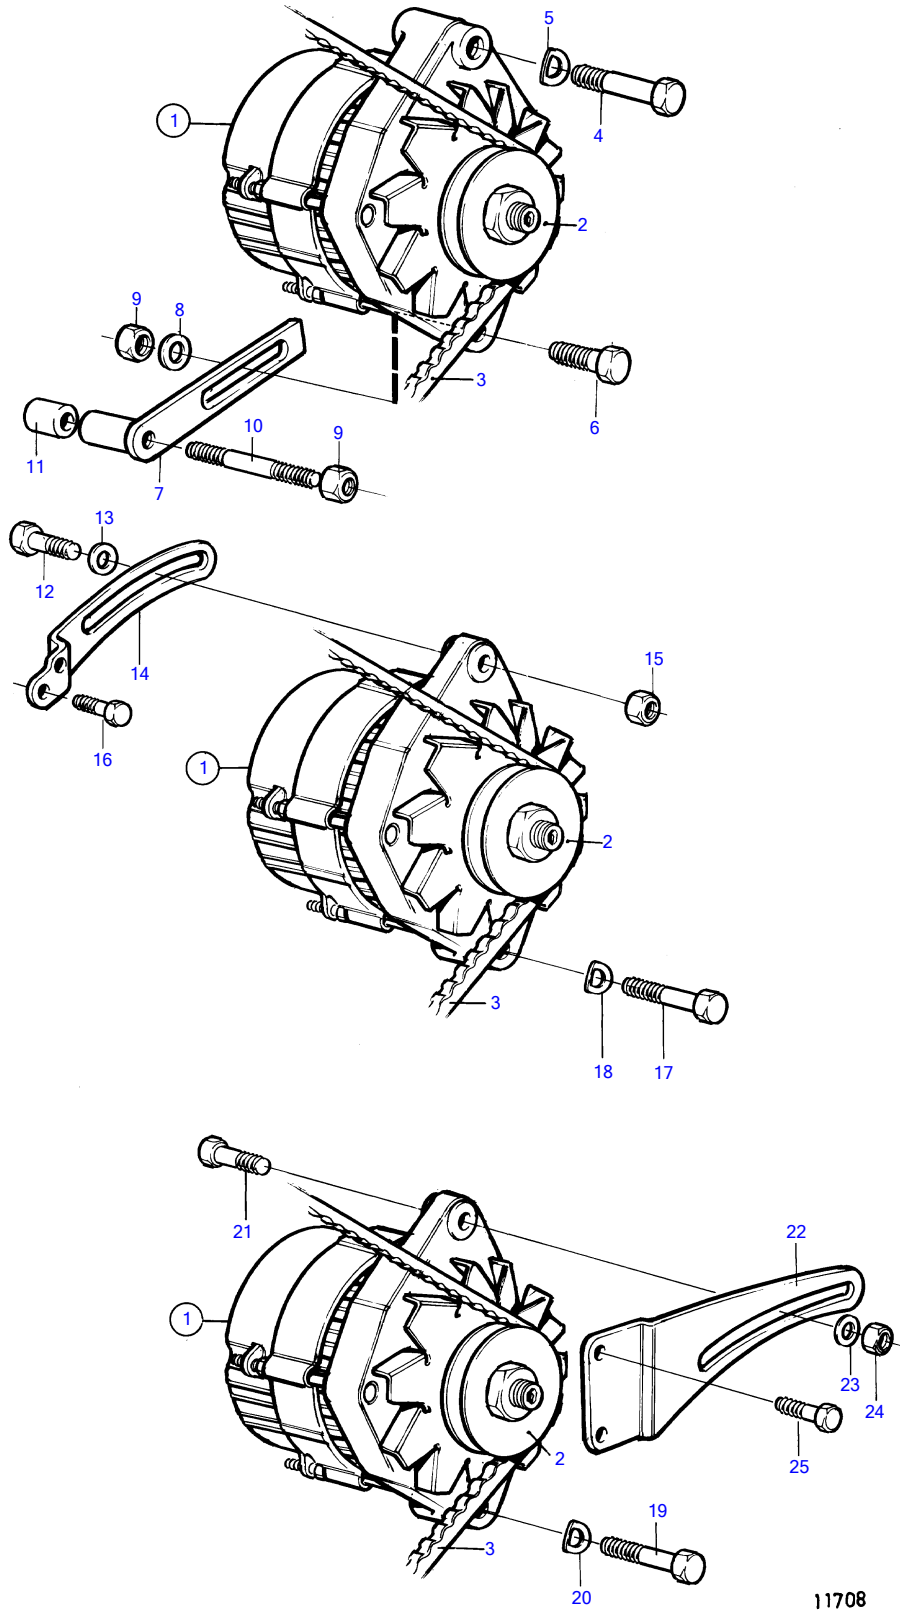

MD2030A

MD2030A

REF	PART NO.	QTY	DESCRIPTION	SEE SEC.	NOTES
1	872235	1	Alternator		14V 60A
	3803260	1	Alternator, exch, exch		14V 60A
			.	448	
2	873343	1	Pulley		Std
3	978482	1	V-belt		
12	3580018	1	Screw		
13	3580019	1	Washer		
14	3580370	1	Tensioner		
15	948645	1	Flange lock nut		
16	3580243	2	Screw		
17	3580014	1	Screw		
18	3580015	1	Spring washer		