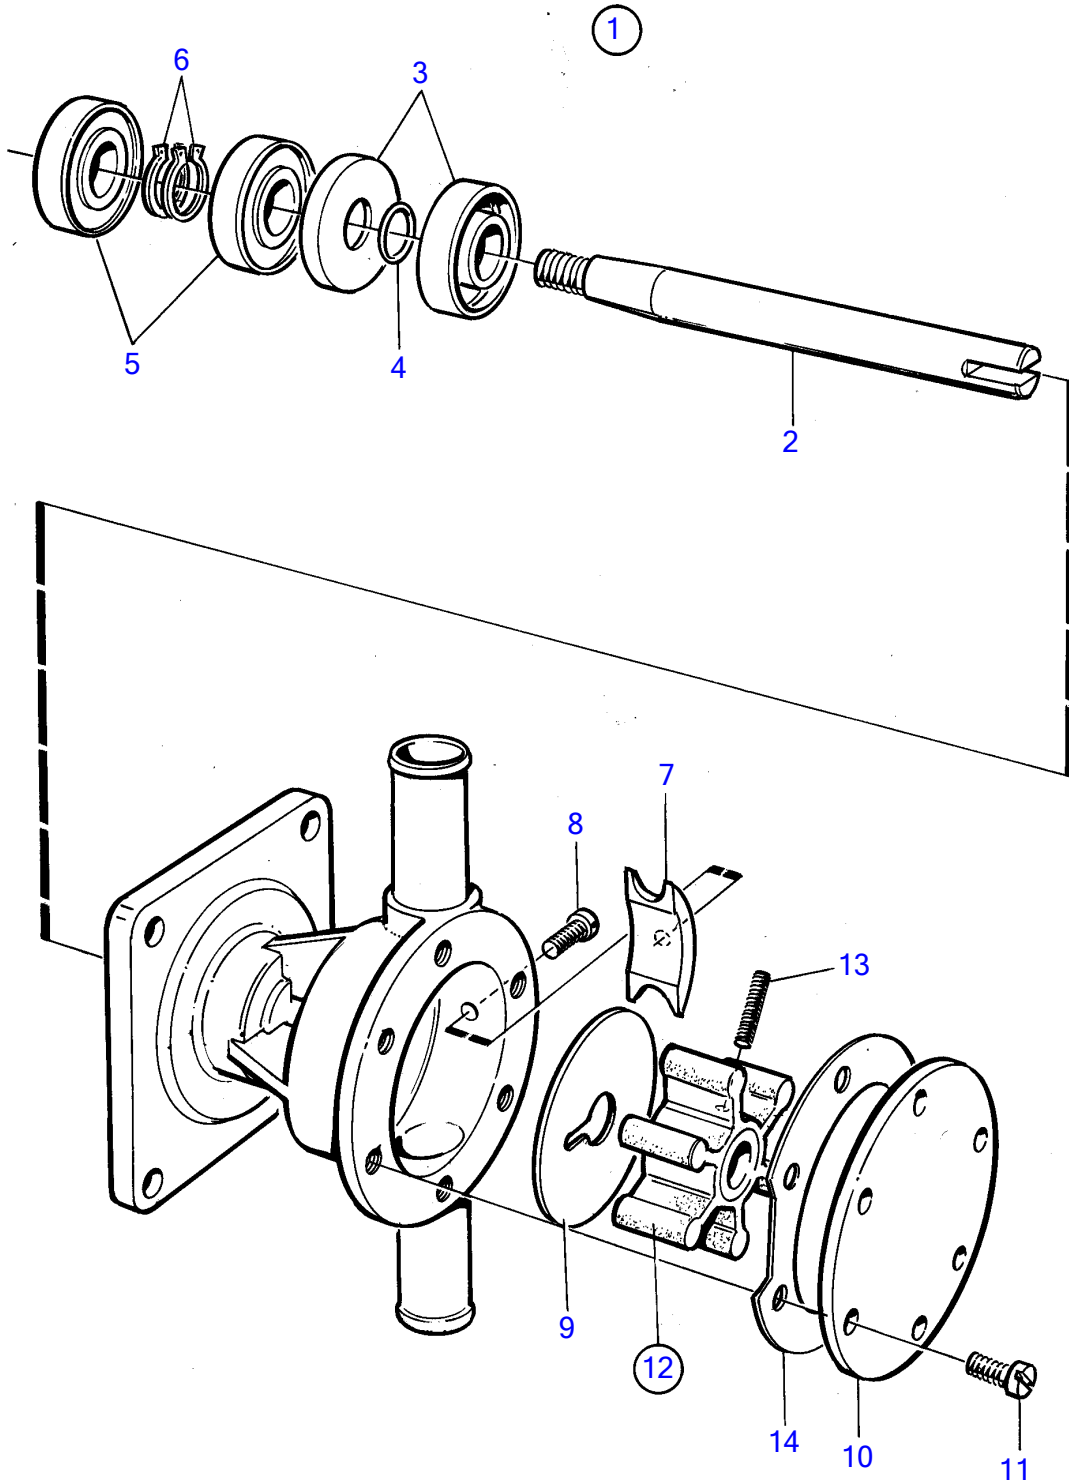

MD2040A

16155

MD2040A

REF	PART NO.	QTY	DESCRIPTION	SEE SEC.	NOTES
1	3580223	1	Sea water pump		Replaced by 3593655
			Bulletin 43-19A	43-19A-EN	New Sea Water Pumps
1	3593655	1	Sea water pump		
			Bulletin 43-19A	43-19A-EN	New Sea Water Pumps
2	(3580921)	1	• Shaft		Obsolete part
3	3580911	2	• Sealing ring		
4	925055	1	• O-ring		
5	181744	2	• Ball bearing		
6	914446	2	• Snap ring		
7	3580914	1	• Cam		
8	860201	1	• Screw		
10	3580916	1	• Cardboard tube		
11	817825	6	• Screw		
12	3593659	1	• Impeller kit		
13	(804697)	1	• • Screw		Obsolete part
14	819959	1	• • Gasket		