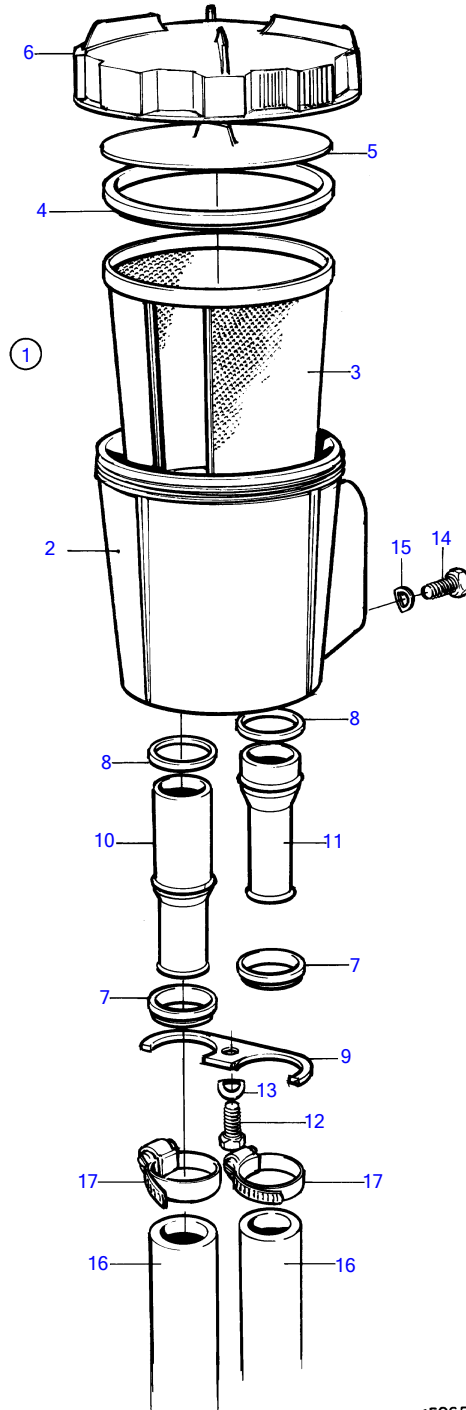

MD2010A, MD2020A, MD2030A, MD2040A

15065

MD2010A, MD2020A, MD2030A, MD2040A

REF	PART NO.	QTY	DESCRIPTION	NOTES
1	21219693	1	Sea water filter	
2	842924	1	• Strainer	
3	842723	1	• • Strainer	
4	842724	1	• • Sealing	
5	842982	1	• • Pressure plate	
6	842722	1	• • Cover	
7	847108	2	• Pipe retainer	
8	858986	2	• Sealing ring	
9	21211745	1	• Retainer	
10	3888859	1	• Connection pipe	Inlet
11	3888862	1	• Connection pipe	Outlet
12	955270	1	• Hexagon screw	
13	941906	1	• Spring washer	
14	965215	4	• Flange screw	(955296)
15	941907	4	• Spring washer	
16	952970	X	Hose	
17	961666	X	Hose clamp	