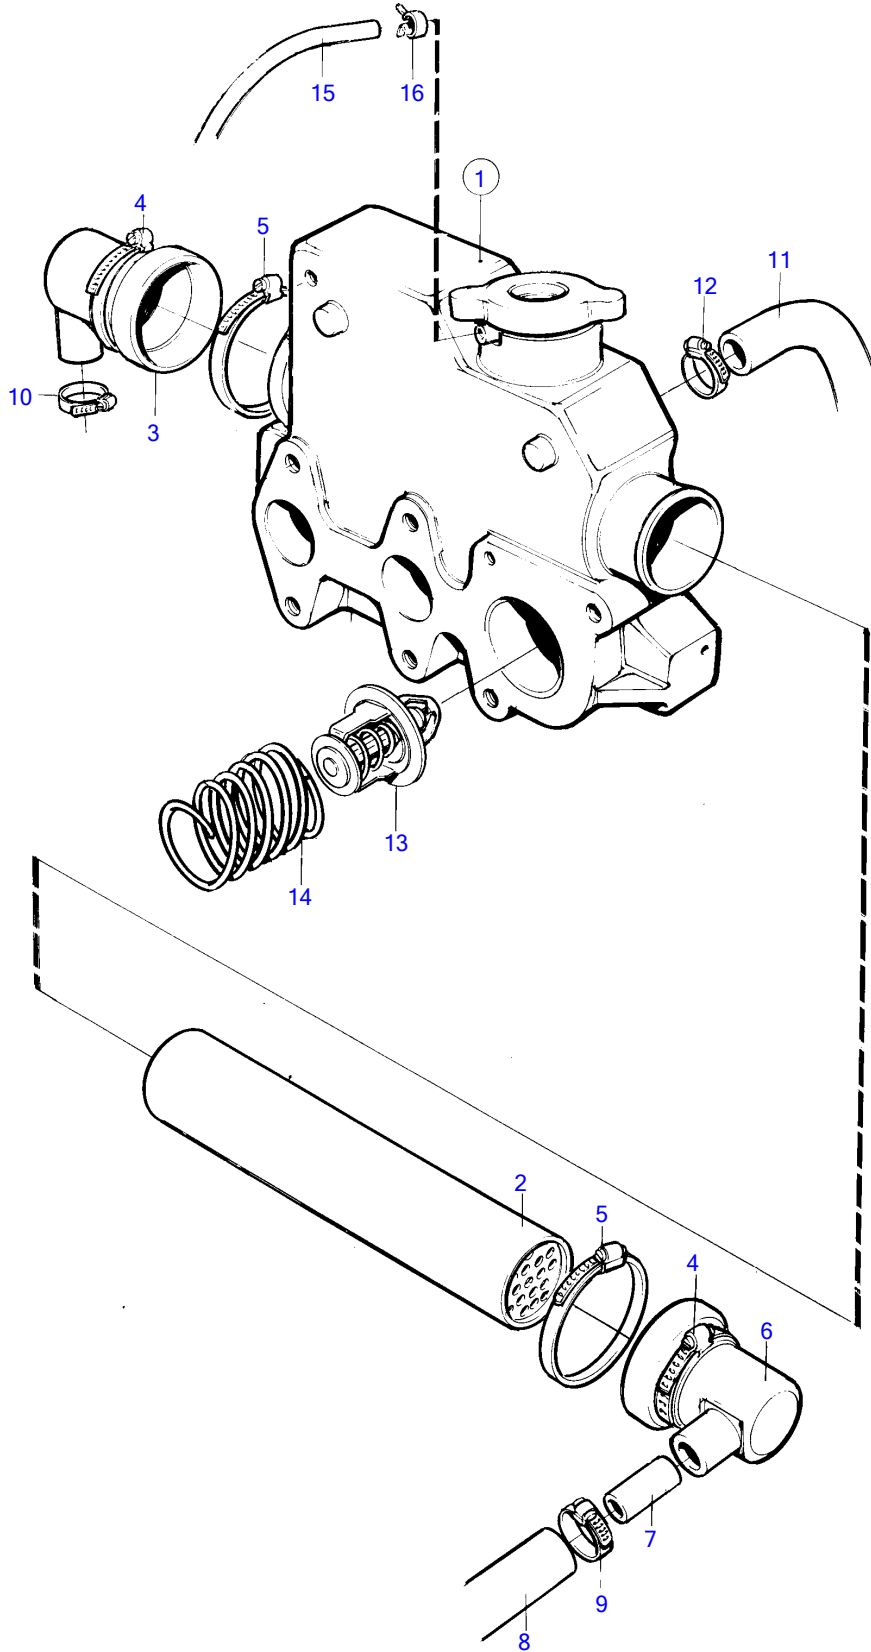

MD2010A

MD2010A

REF	PART NO.	QTY	DESCRIPTION	SEE SEC.	NOTES
1	861903	1	Heat exchanger housi		
			.		
			.	186	
2	861919	1	Insert		
3	861920	1	Cover		
4	961672	2	Hose clamp		(861921)
5	961673	2	Hose clamp		(861922)
6	861924	1	Cover		
7	861925	1	Tube		
8	861926	1	Rubber hose		Sea water pump-heat exchanger.
9	961667	1	Hose clamp		(861929)
10	853548	1	Hose clamp		(861923)
11	861927	1	Rubber hose		Heat exchanger-water pump.
12	961667	1	Hose clamp		(861929)
13	861911	1	Thermostat		
14	861910	1	Spring		
15		1	Hose		
16	961662	1	Hose clamp		