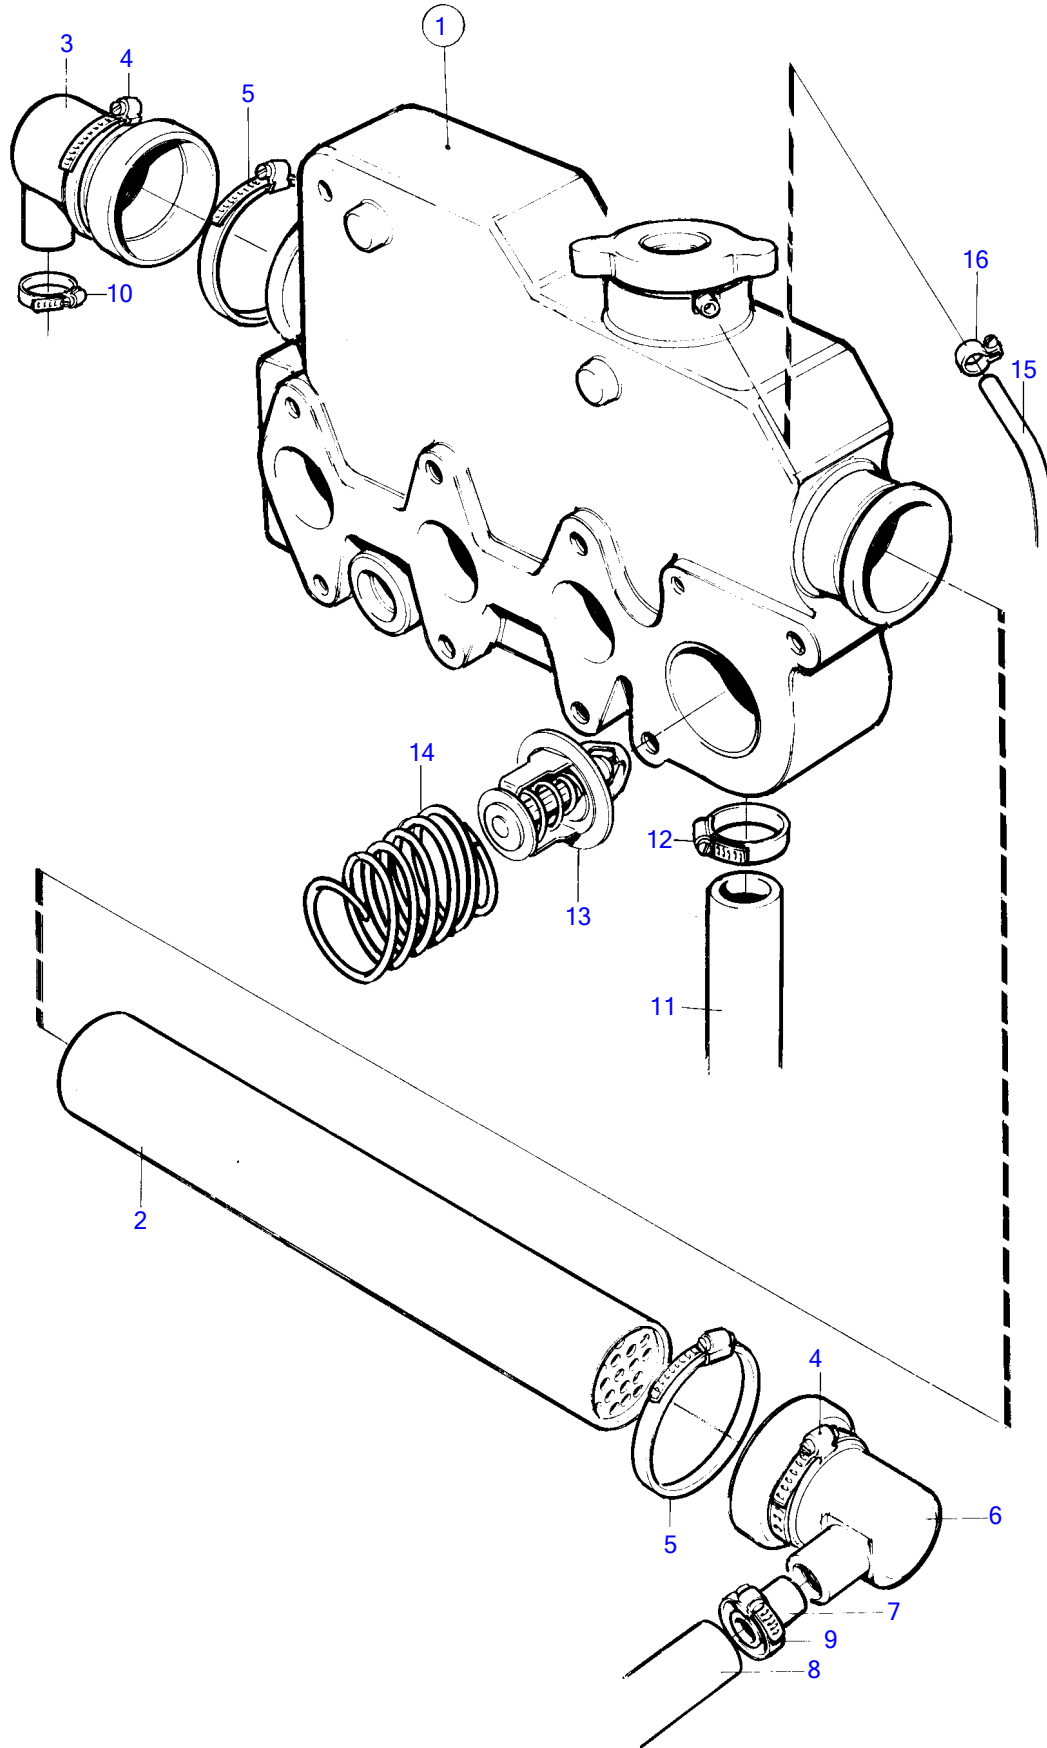

MD2020A

16615

MD2020A

REF	PART NO.	QTY	DESCRIPTION	SEE SEC.	NOTES
1	3580244	1	Heat exchanger housi		
			.		
			.	187	
2	3580247	1	Heat exchanger		
3	861920	1	Cover		
4	961672	2	Hose clamp		(861921)
5	961673	2	Hose clamp		(861922)
6	861924	1	Cover		
7	861925	1	Tube		
8	861926	1	Rubber hose		Sea water pump-heat exchanger.
9	961667	1	Hose clamp		(861929)
10	853548	1	Hose clamp		(861923)
11	3580248	1	Rubber hose		Heat exchanger-water pump.
12	853548	1	Hose clamp		(861923)
13	861911	1	Thermostat		
14	861910	1	Spring		
15		1	Hose		
16	961662	1	Hose clamp