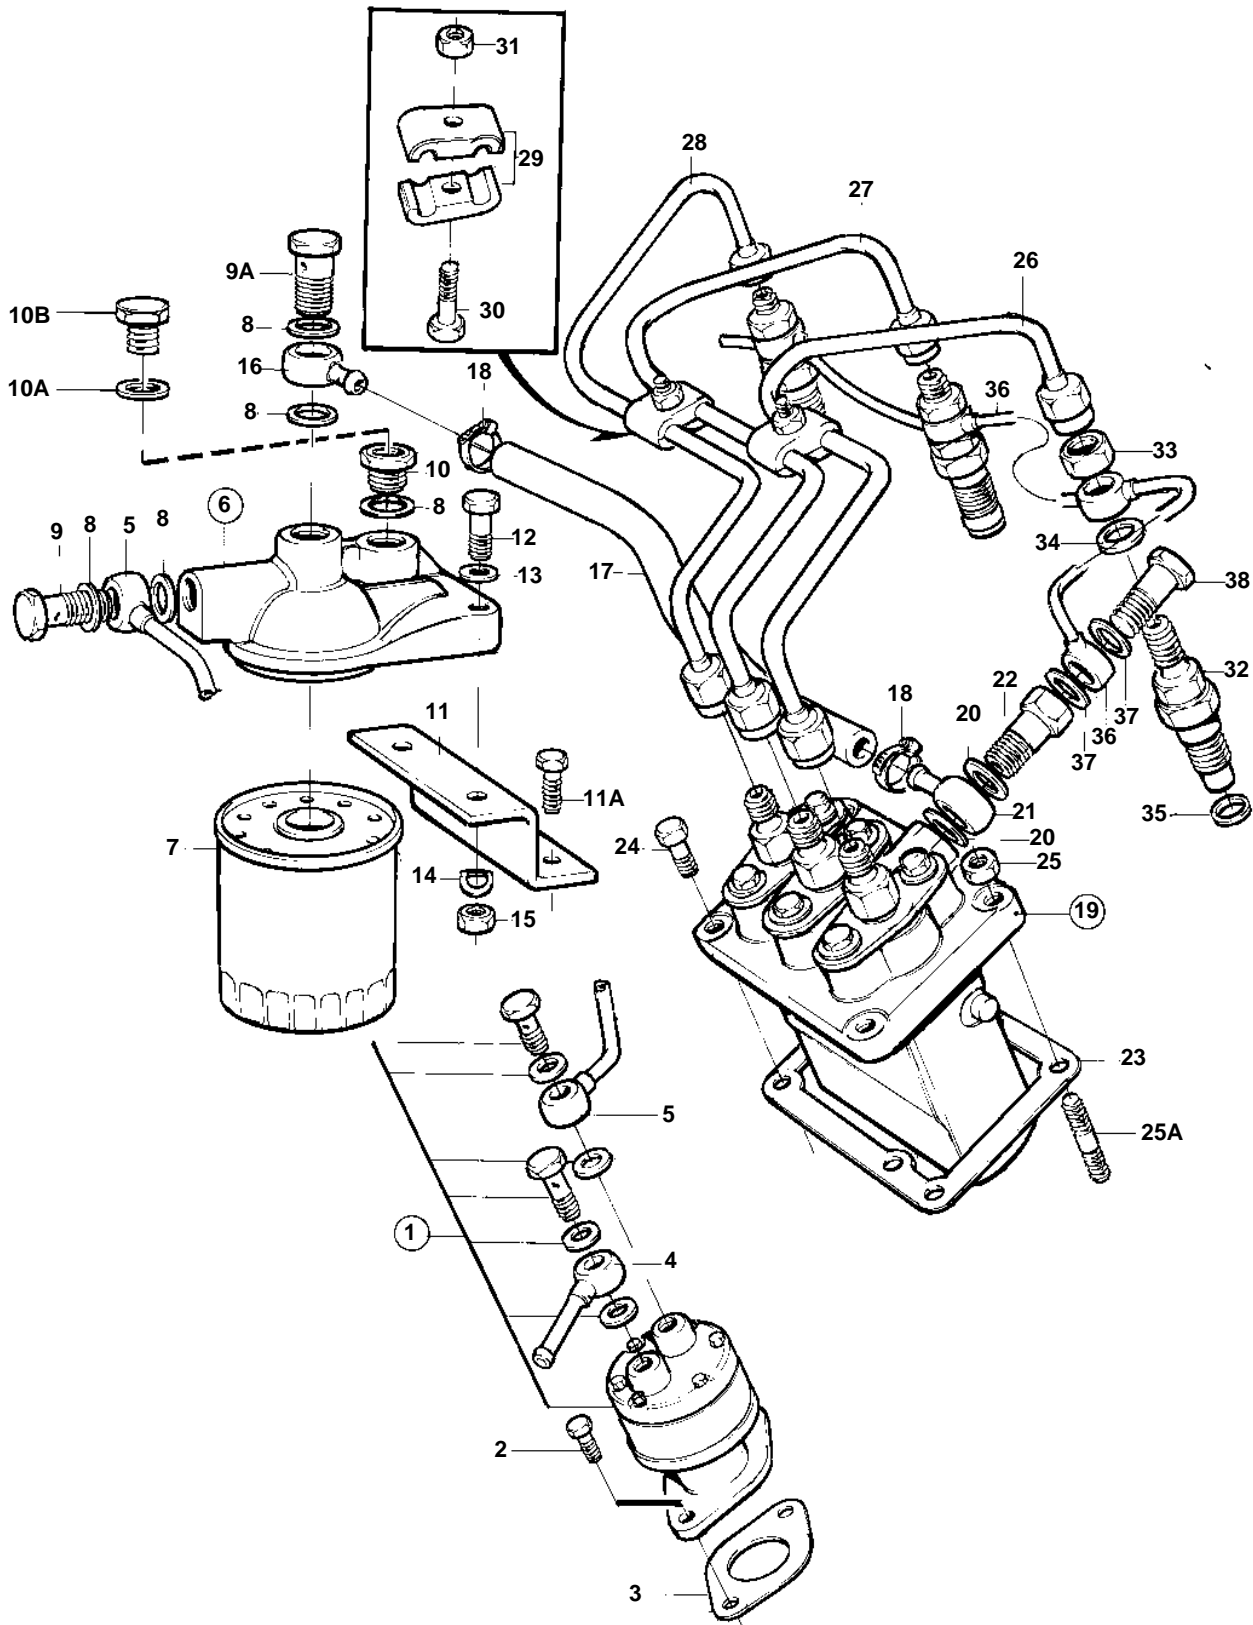

MD2040A

16130

MD2040A

REF	PART NO.	QTY	DESCRIPTION	SEE SEC.	NOTES
1	3580100	1	Feed pump	171	
2	3580269	2	Screw		
3	3580111	1	Gasket		
4	3580107	1	Banjo nipple		
5	3580602	1	Tube		
6	3580095	1	Fuel filter		
7	861477	1	· Filter insert		(3580096)
8	969011	5	· Gasket		
9	3580098	1	· Hollow screw		
9A	3580690	1	· Hollow screw		
10	837322	1	· Nipple		
10A	11992	1	· Gasket		
10B	471177	1	· Screw		
11	3580600	1	Stay		
11A	3580104	2	Screw		
12	3580109	2	Screw		
13	3580108	2	Washer		
14	3580015	2	Spring washer		
15	971071	2	Nut		
16	3580101	1	Banjo nipple		
17	3580601	1	Fuel hose		
18	961663	2	Clamp		
19	3580127	1	Injection pump	201	
20		2	Gasket		Included in fuel injection pump.
21		1	Banjo nipple		Included in fuel injection pump.
22		1	Hollow screw		Included in fuel injection pump.
23	3580591	1	Spacer		
24	861844	2	Screw		
25	948645	2	Lock nut		
25A	953042	2	Stud		Included in cylinder block.
26	3580594	1	Delivery pipe		CYL NO 1
27	3580595	1	Delivery pipe		CYL NO 2
28	3580596	1	Delivery pipe		CYL NO 3
29	3580082	4	Clamp		
30	3580083	2	Screw		
31	945407	2	Flange nut		
32	3580592	3	Injector		
	3803442	3	Injector, exch	232	Exchange unit
33		3	Nut		Included in complete fuel injector.
34		3	Gasket		Included in complete fuel injector.
35	3580077	3	Gasket		
36	3580593	1	Return pipe		
37	11992	2	Gasket		
38	3580599	1	Hollow screw		