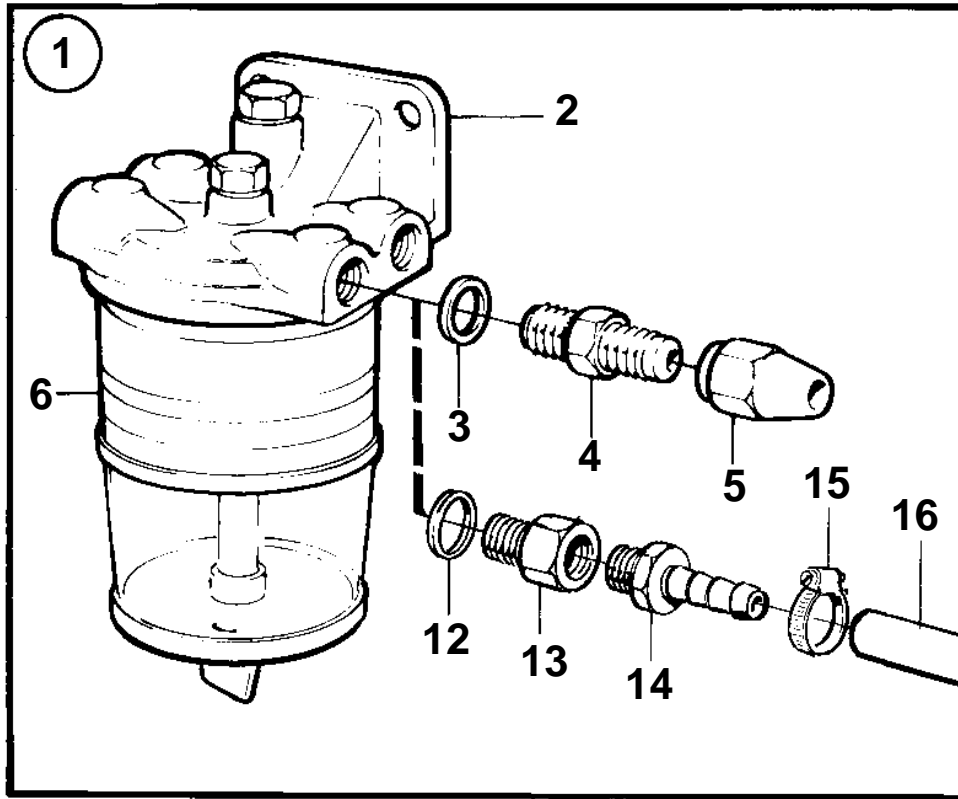

COMMON

COMMON

REF	PART NO.	QTY	DESCRIPTION	SEE SEC.	NOTES
1	845109	1	Fuel filter kit Bulletin 50-03	50-03-EN	Fuel filter and water separator. Extra Fuel/Water Separators, D2010, D22
2	821094	1	• Fuel cleaner • Bulletin 50-03	50-03-EN	Extra Fuel/Water Separators, D2010, D22
3	18817	2	• Gasket		
4	191397	2	• Nipple		5/16"
	941438	2	• Nipple		3/8"
5	954322	2	• Cap nut		5/16"
	954323	2	• Cap nut		3/8"
6	858201	1	Filter		
7	833972	1	Water separator		Water separator.
8	833971	1	• Water separator		
9	957177	2	• Gasket		
10	191397	2	• Nipple		5/16"
	941438	2	• Nipple		3/8"
11	954322	2	• Cap nut		5/16"
	954323	2	• Cap nut		3/8"
12	957177	2	Gasket		
13	861642	2	Nipple		
14	834781	2	Nipple		
15	961664	2	Hose clamp		
16	861057	X	Fuel hose		3/8"