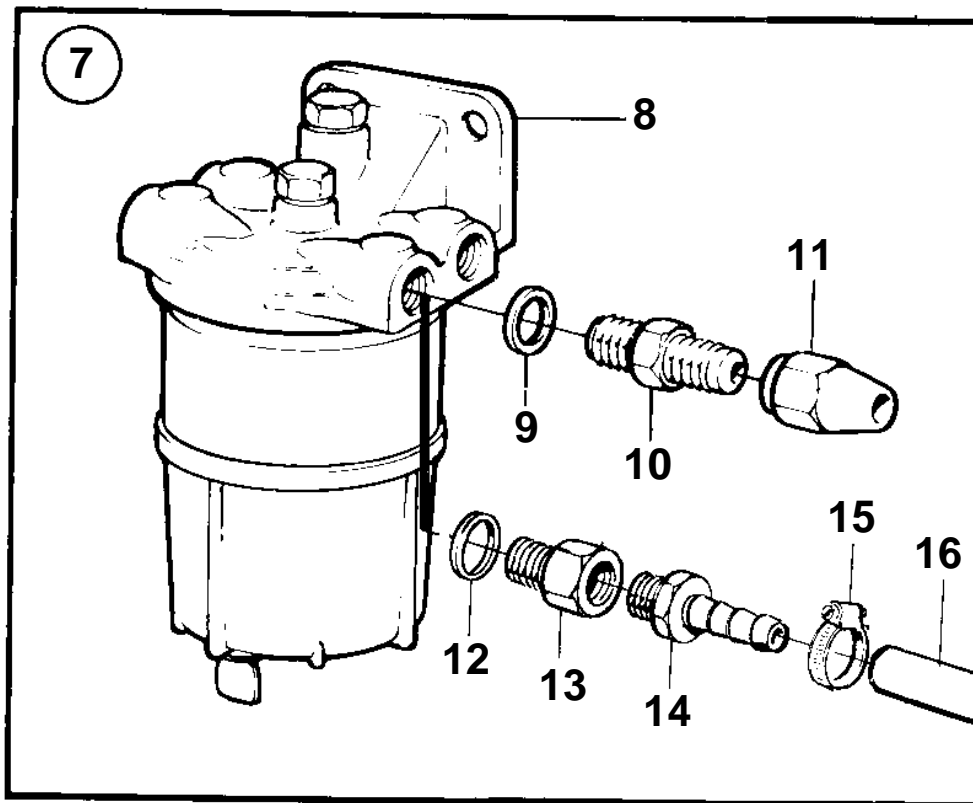

COMMON

COMMON

REF	PART NO.	QTY	DESCRIPTION	SEE SEC.	NOTES
1	845109	1	Fuel filter kit Bulletin 50-03	50-03-EN	Fuel filter and water separator. Extra Fuel/Water Separators, D2010, D22
2	821094	1	• Fuel cleaner • Bulletin 50-03	50-03-EN	Extra Fuel/Water Separators, D2010, D22
3	18817	2	• Gasket		
4	191397	2	• Nipple		5/16"
	941438	2	• Nipple		3/8"
5	954322	2	• Cap nut		5/16"
	954323	2	• Cap nut		3/8"
6	858201	1	Filter		
7	833972	1	Water separator		Water separator.
8	833971	1	• Water separator		
9	957177	2	• Gasket		
10	191397	2	• Nipple		5/16"
	941438	2	• Nipple		3/8"
11	954322	2	• Cap nut		5/16"
	954323	2	• Cap nut		3/8"
12	957177	2	Gasket		
13	861642	2	Nipple		
14	834781	2	Nipple		
15	961664	2	Hose clamp		
16	861057	X	Fuel hose		3/8"