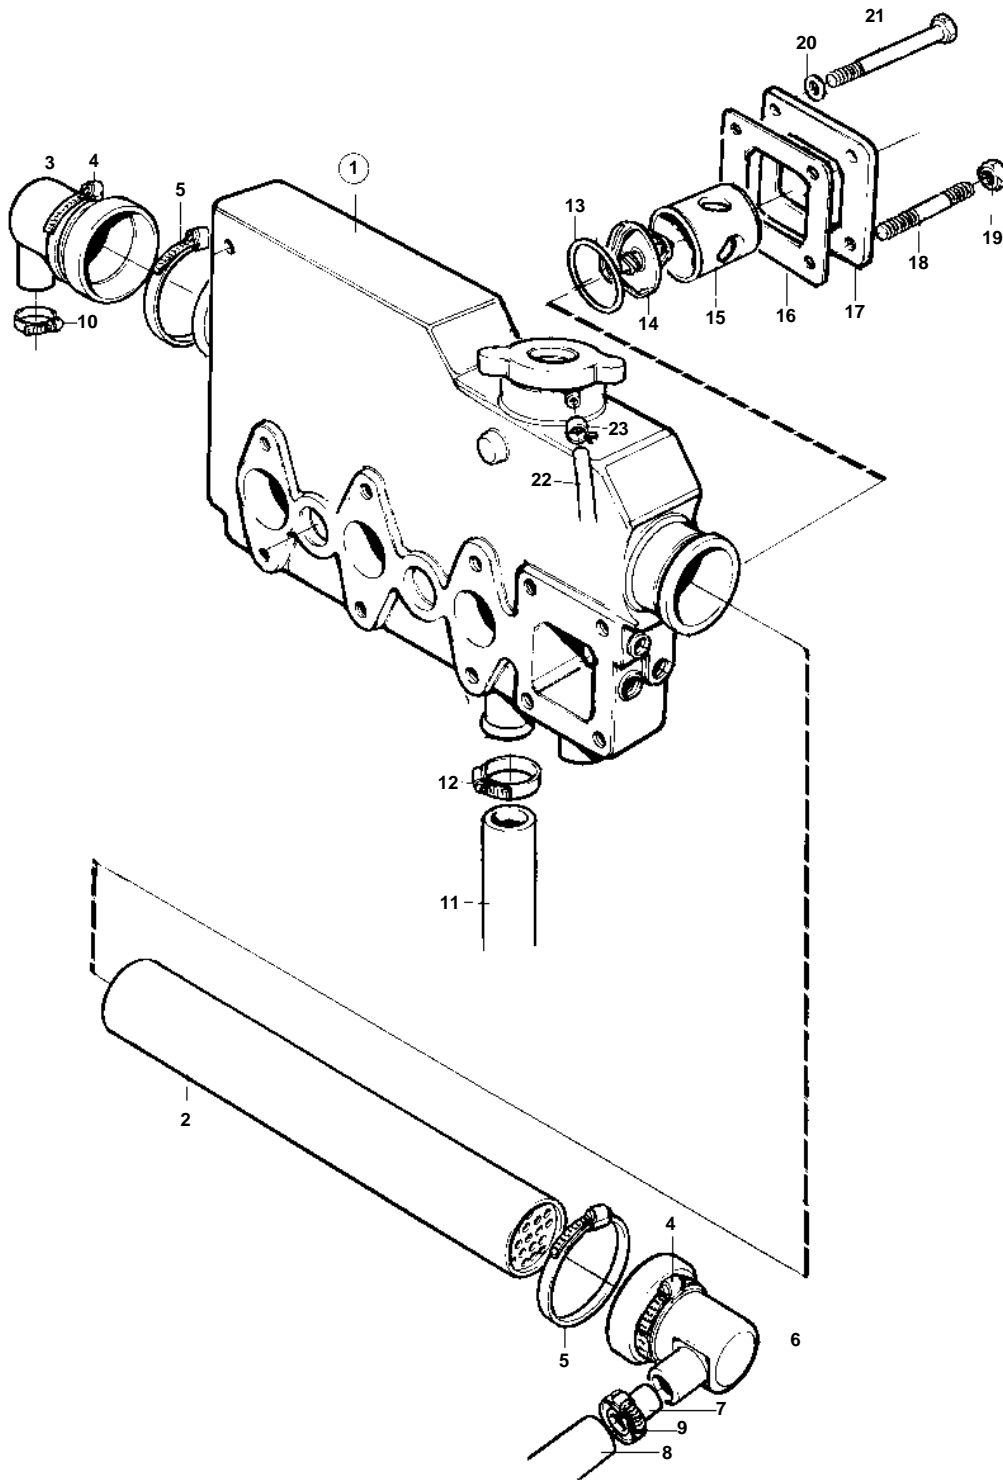

MD2040A

15099

MD2040A

REF	PART NO.	QTY	DESCRIPTION	SEE SEC.	NOTES
1	3580511	1	Heat exchanger housi	197	
2	3580521	1	Heat exchanger eleme		
3	3580522	1	Cover		
4	872531	2	Hose clamp		(3580327)
5	853012	2	Hose clamp		(3580523)
6	3580522	1	Cover		
7	3580328	1	Tube		
8	3580526	1	Hose		Sea water pump-heat exchanger.
9	961667	2	Hose clamp		(861929)
10	961667	1	Hose clamp		(861929)
11	3580527	1	Hose		Circulation pump-heat exchanger.
12	961670	1	Hose clamp		(3580524)
13	3580514	1	Sealing ring		
14	3580365	1	Thermostat		
15	3580515	1	Spacer sleeve		
16	3580516	1	Gasket		
17	3580517	1	Cover		
18	3580520	2	Stud		
19	945407	2	Flange nut		(861915)
20	861913	2	Spring washer		
21	3580518	2	Screw		
22	3580528	1	Hose		
23	961662	1	Clamp		(3580530)