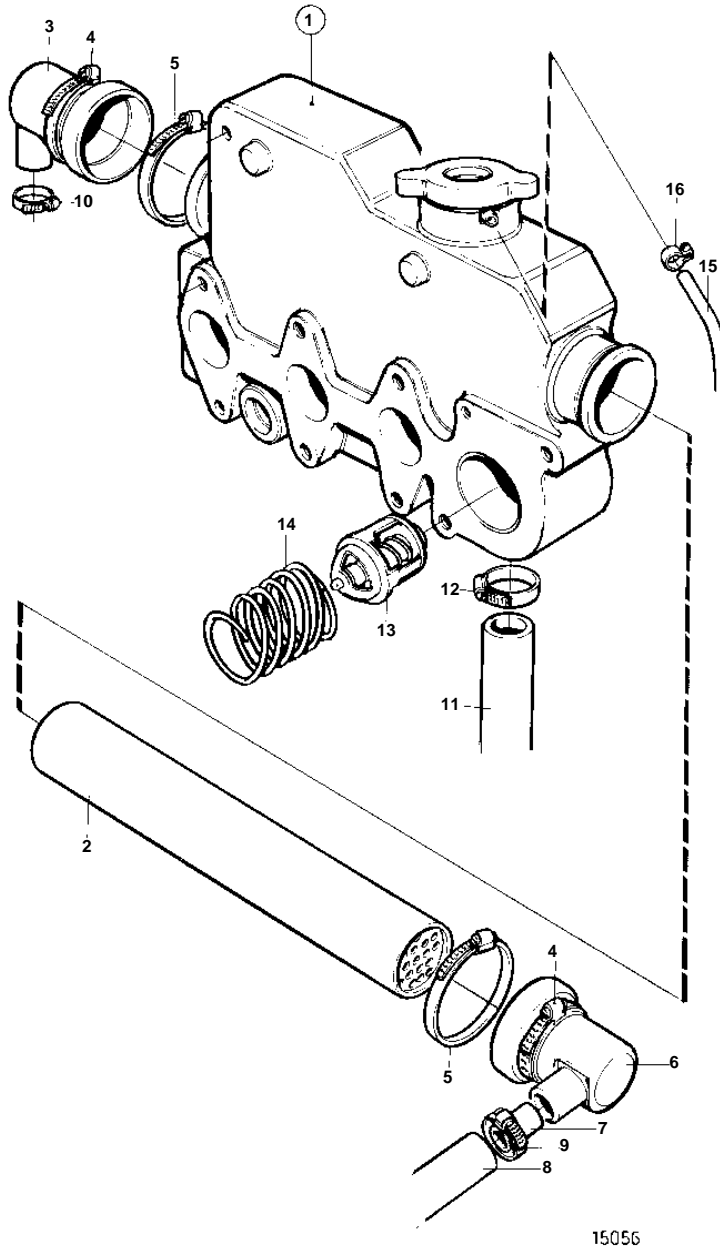

MD2020A

MD2020A

REF	PART NO.	QTY	DESCRIPTION	SEE SEC.	NOTES
1	3580244	1	Heat exchanger housi		
				187	
2	3580247	1	Heat exchanger eleme		
3	861920	1	Cover		
4	961672	2	Clamp		(861921)
5	961673	2	Clamp		(861922)
6	861924	1	Cover		
7	861925	1	Tube		
8	861926	1	Hose		Sea water pump-heat exchanger.
9	961667	1	Hose clamp		(861929)
10	853548	1	Hose clamp		(861923)
11	3580248	1	Rubber hose		Heat exchanger-water pump.
12	853548	1	Hose clamp		(861923)
13	861911	1	Thermostat		
14	861910	1	Spring		
15		1	Hose		
16	961662	1	Clamp		