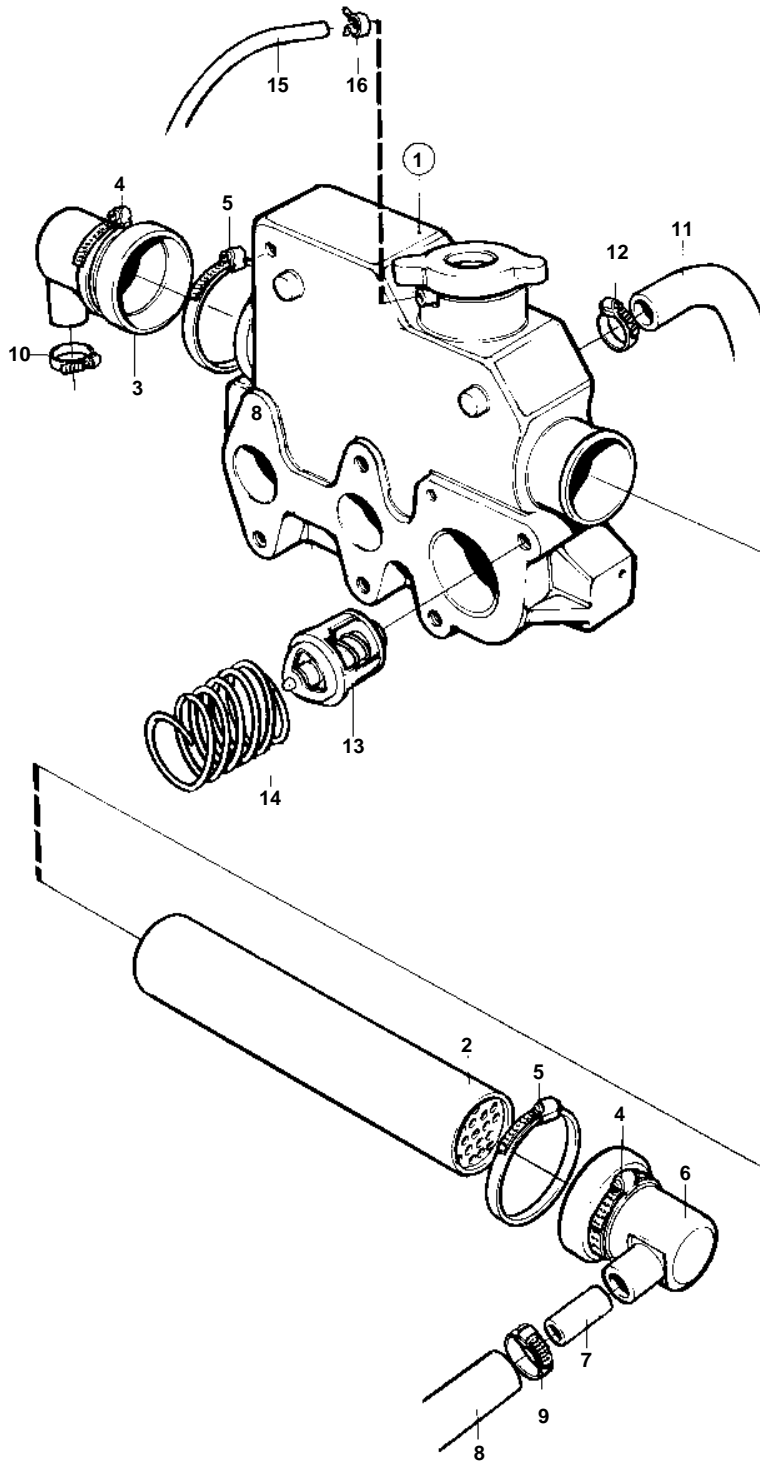

MD2010A

MD2010A

REF	PART NO.	QTY	DESCRIPTION	SEE SEC.	NOTES
1	861903	1	Heat exchanger housi	186	
2	861919	1	Heat exchanger eleme		
3	861920	1	Cover		
4	961672	2	Clamp		(861921)
5	961673	2	Clamp		(861922)
6	861924	1	Cover		
7	861925	1	Tube		
8	861926	1	Hose		Sea water pump-heat exchanger.
9	961667	1	Hose clamp		(861929)
10	853548	1	Hose clamp		(861923)
11	861927	1	Hose		Heat exchanger-water pump.
12	961667	1	Hose clamp		(861929)
13	861911	1	Thermostat		
14	861910	1	Spring		
15		1	Hose		
16	961662	1	Clamp		