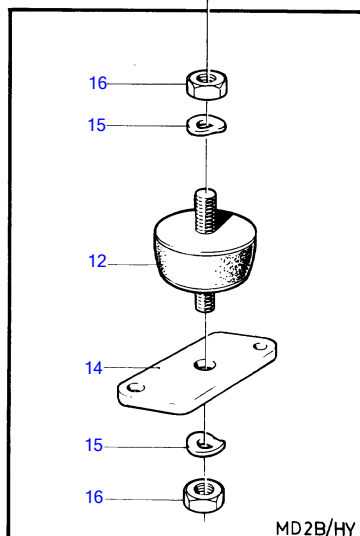

MD2B

MD2B

REF	PART NO.	QTY	DESCRIPTION	NOTES
1	(833246)	1	Engine bracket	Narrow brackets., Spec 867007, 867008, 867012, 867094., S.B, Obsolete part
	(829606)	1	Engine bracket	Obsolete part, Wide brackets., Spec 867122, 867230., S.B
	(833575)	1	Engine bracket	Obsolete part, Wide brackets., MD2B spec 867143, 867144, 867145. MD2B/HY spec 867120, 867151. AQD2B spec 867105, 867152., S.B
	(833247)	1	Engine bracket	Obsolete part, Narrow brackets., Spec 867007, 867008, 867012, 867094., P
	(833576)	1	Engine bracket	Obsolete part, Wide brackets., Spec 867122, 867230., MD2B spec 867143, 867144, 867145. MD2B/HY spec 867120, 867151. AQD2B spec 867105, 867152., P
2	955322	4	Hexagon screw	L=50mm
	955318	2	Hexagon screw	Narrow brackets., Spec 867007, 867008, 867012, 867094., MD2B spec 867143, 867144, 867145. MD2B/HY spec 867120, 867151. AQD2B spec 867105, 867152., L=30mm
	955326	1	Hexagon screw	Wide brackets., Spec 867122, 867230., L=70mm
	955318	1	Hexagon screw	Wide brackets., Spec 867122, 867230., L=30mm
3	946075	6	Washer	
4	(803428)	1	Bracket	Obsolete part, Narrow brackets., Spec 867007, 867008, 867012, 867094., S.B
	(833540)	1	Engine bracket	Obsolete part, Wide brackets., MD2B spec 867122, 867143, 867144, 867145, 867230., Replaced by 833540.
				(833572) SB
	(897363)	1	Bracket	Obsolete part, Narrow brackets., Spec 867007, 867008, 867012, 867094., P
	(833541)	1	Engine bracket	Obsolete part, Wide brackets., MD2B spec 867122, 867143, 867144, 867145, 867230., P
5	955317	2	Hexagon screw	L=25mm
	955332	1	Hexagon screw	L=120mm
	(192357)	1	Screw	Obsolete part, L=115mm
6	941908	2	Spring washer	
	940109	2	Toothed washer	
7	833720	4	Rubber cushion	Soft rubber blocks., See group 4B
	833625	4	Rubber cushion	Hard rubber blocks., Narrow brackets.
8	807228	4	Sleeve	See group 4B
9	807226	4	Attaching plate	For narrow brackets and hard rubber blocks.
	833571	4	Bracket	Soft rubber blocks., Hard rubber blocks.
10	940280	8	Spring washer	
11	955850	8	Hexagon nut	