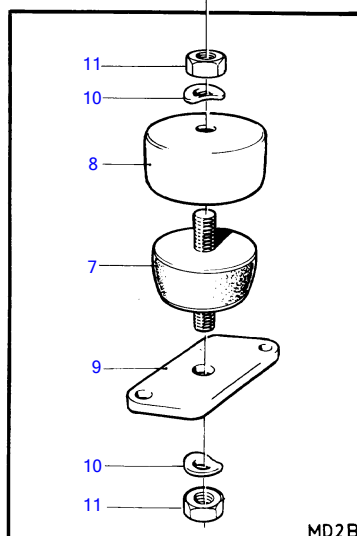

MD2B

MD2B

REF	PART NO.	QTY	DESCRIPTION	NOTES
1	(833246)	1	Engine bracket	Narrow brackets., Spec 867007, 867008, 867012, 867094., S.B, Obsolete part
	(829606)	1	Engine bracket	Obsolete part, Wide brackets., Spec 867122, 867230., S.B
	(833575)	1	Engine bracket	Obsolete part, Wide brackets., MD2B spec 867143, 867144, 867145. MD2B/HY spec 867120, 867151. AQD2B spec 867105, 867152., S.B
	(833247)	1	Engine bracket	Obsolete part, Narrow brackets., Spec 867007, 867008, 867012, 867094., P
	(833576)	1	Engine bracket	Obsolete part, Wide brackets., Spec 867122, 867230., MD2B spec 867143, 867144, 867145. MD2B/HY spec 867120, 867151. AQD2B spec 867105, 867152., P
2	955322	4	Hexagon screw	L=50mm
	955318	2	Hexagon screw	Narrow brackets., Spec 867007, 867008, 867012, 867094., MD2B spec 867143, 867144, 867145. MD2B/HY spec 867120, 867151. AQD2B spec 867105, 867152., L=30mm
	955326	1	Hexagon screw	Wide brackets., Spec 867122, 867230., L=70mm
	955318	1	Hexagon screw	Wide brackets., Spec 867122, 867230., L=30mm
3	946075	6	Washer	
4	(803428)	1	Bracket	Obsolete part, Narrow brackets., Spec 867007, 867008, 867012, 867094., S.B
	(833540)	1	Engine bracket	Obsolete part, Wide brackets., MD2B spec 867122, 867143, 867144, 867145, 867230., Replaced by 833540.
				(833572) SB
	(897363)	1	Bracket	Obsolete part, Narrow brackets., Spec 867007, 867008, 867012, 867094., P
	(833541)	1	Engine bracket	Obsolete part, Wide brackets., MD2B spec 867122, 867143, 867144, 867145, 867230., P
5	955317	2	Hexagon screw	L=25mm
	955332	1	Hexagon screw	L=120mm
	(192357)	1	Screw	Obsolete part, L=115mm
6	941908	2	Spring washer	
	940109	2	Toothed washer	
7	833720	4	Rubber cushion	Soft rubber blocks., See group 4B
	833625	4	Rubber cushion	Hard rubber blocks., Narrow brackets.
8	807228	4	Sleeve	See group 4B
9	807226	4	Attaching plate	For narrow brackets and hard rubber blocks.
	833571	4	Bracket	Soft rubber blocks., Hard rubber blocks.
10	940280	8	Spring washer	
11	955850	8	Hexagon nut	