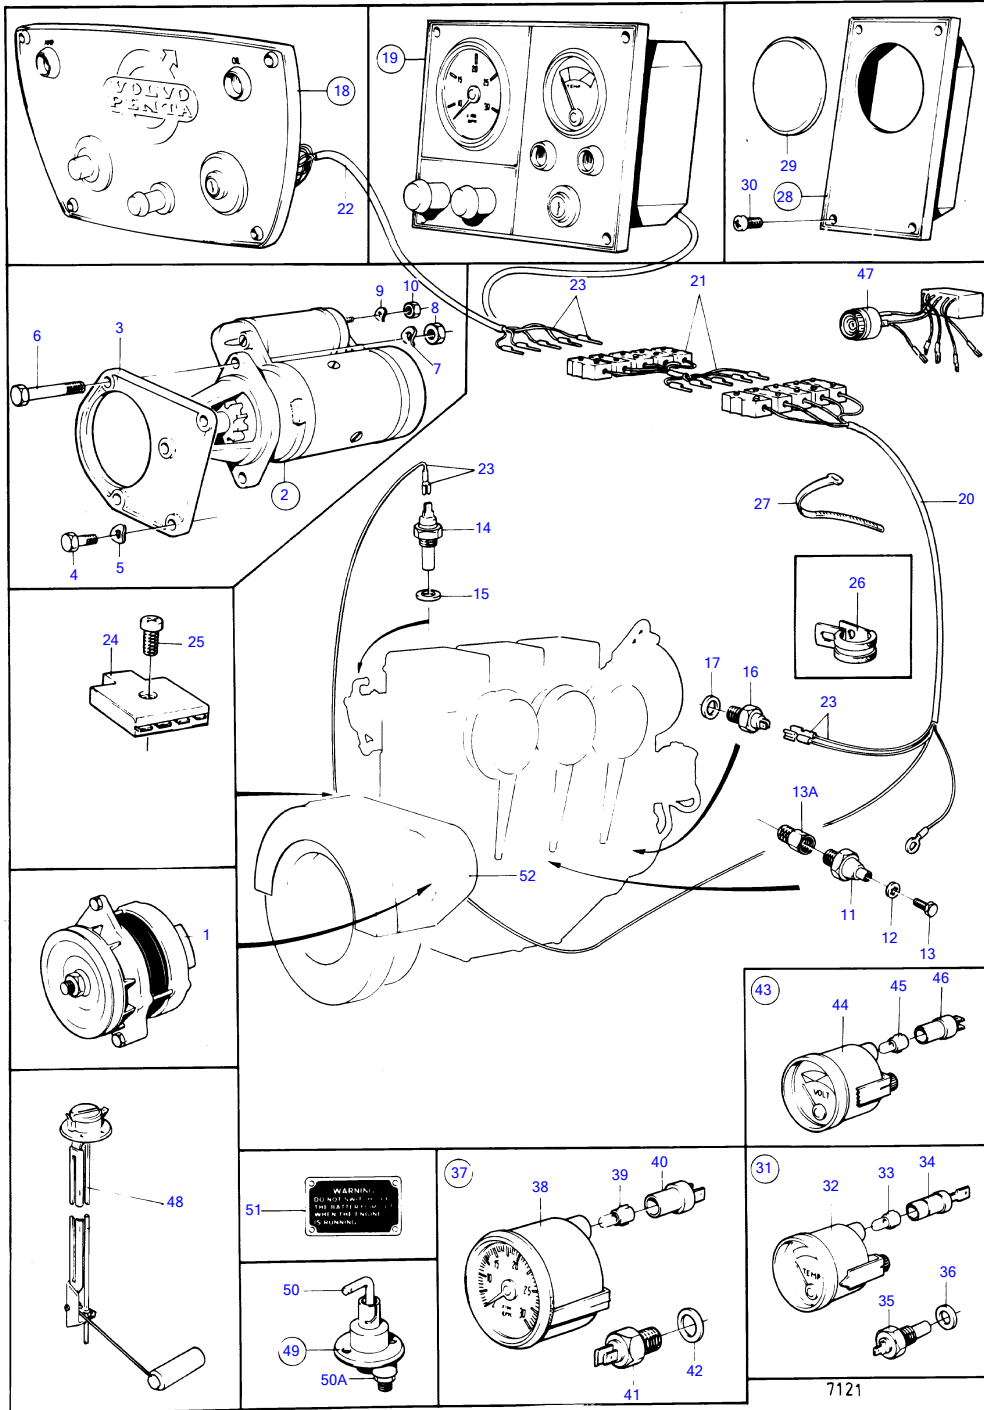

MD3B

MD3B

REF	PART NO.	QTY	DESCRIPTION	SEE SEC.	NOTES
1		1	alternator and installation components	13796	
2		1	.	13787	Replaced by 833669., MO-1762
	833669	1	Starter motor		MO 1763-
	3803073	1	Starter motor, exch, exch		MO 1763-
			.	13788	
3	(833037)	1	Bracket		Obsolete part
4	955319	3	Hexagon screw		
5	941908	3	Spring washer		
6	955344	2	Hexagon screw		
7	940280	2	Spring washer		
8	955784	2	Hexagon nut		
9	941907	1	Spring washer		
10	955782	1	Hexagon nut		
11	807078	1	Pressure monitor		See group 2A
12	955945	1	Toothed washer		
13	190663	1	Screw		
13A	(945612)	1	Nipple		Obsolete part, Spec 867119, -146, -147.
14	840074	1	Temperature sensor		
15	957181	1	Gasket		
16	1502028	1	Tachometer sensor		
17	957181	1	Gasket		
18	(819587)	1	Instrument panel		Obsolete part, MO-1035
			.	13789	
19	(833622)	1	Instrument panel		Obsolete part, Replaced by 833908., MO 1636-5275
			.	13790	
	(833908)	1	Instrument panel		Obsolete part, Replaced by 840529., MO 5276-18402
			.	13790	
20	(833607)	1	Cable trunk		Obsolete part
21	(833618)	X	Extension cable'verl		Obsolete part, L=2000mm
	(833619)	X	Extension cable'verl		Obsolete part, L=5000mm
22		1	cable unit		MO-1035
23		X	cables and terminals	13791	
24	824823	1	Fuse box		MO 1036-
25	950024	1	Cross recessed screw		MO 1036-
26	952628	1	Clamp		
27	948210	X	Cable tie		(827353)
28	(840013)	1	Instrument panel		Obsolete part
			extra		
29	(839128)	1	• Plastic plug		Obsolete part
30	944540	4	• Screw		
31	(840228)	1	Temperature gauge ki		Obsolete part, MO-1035
32	(841233)	1	• Thermometer		Obsolete part, (831475)
33	19923	1	• Bulb		
34	(808174)	1	• Lamp socket		Obsolete part
35	840074	1	• Temperature sensor		
36	957181	1	• Gasket		
37		1	tachometer kit		MO-1035
38	836467	1	• Tachometer		
39	19923	1	• Bulb		
40	808175	1	• Lamp socket		
41	1502028	1	• Tachometer sensor		
42	957181	1	• Gasket		
43	(834397)	1	Voltmeter		Obsolete part
44	(834374)	1	• Voltmeter		Obsolete part
45	19923	1	• Bulb		
46	808175	1	• Lamp socket		
47	(827940)	1	Alarm kit		Obsolete part, See group 9
48	(834400)	1	Tank gauge		Obsolete part, See group 9
			drinking water		
49	870980	1	Main switch		
50	243700	1	• Handle		