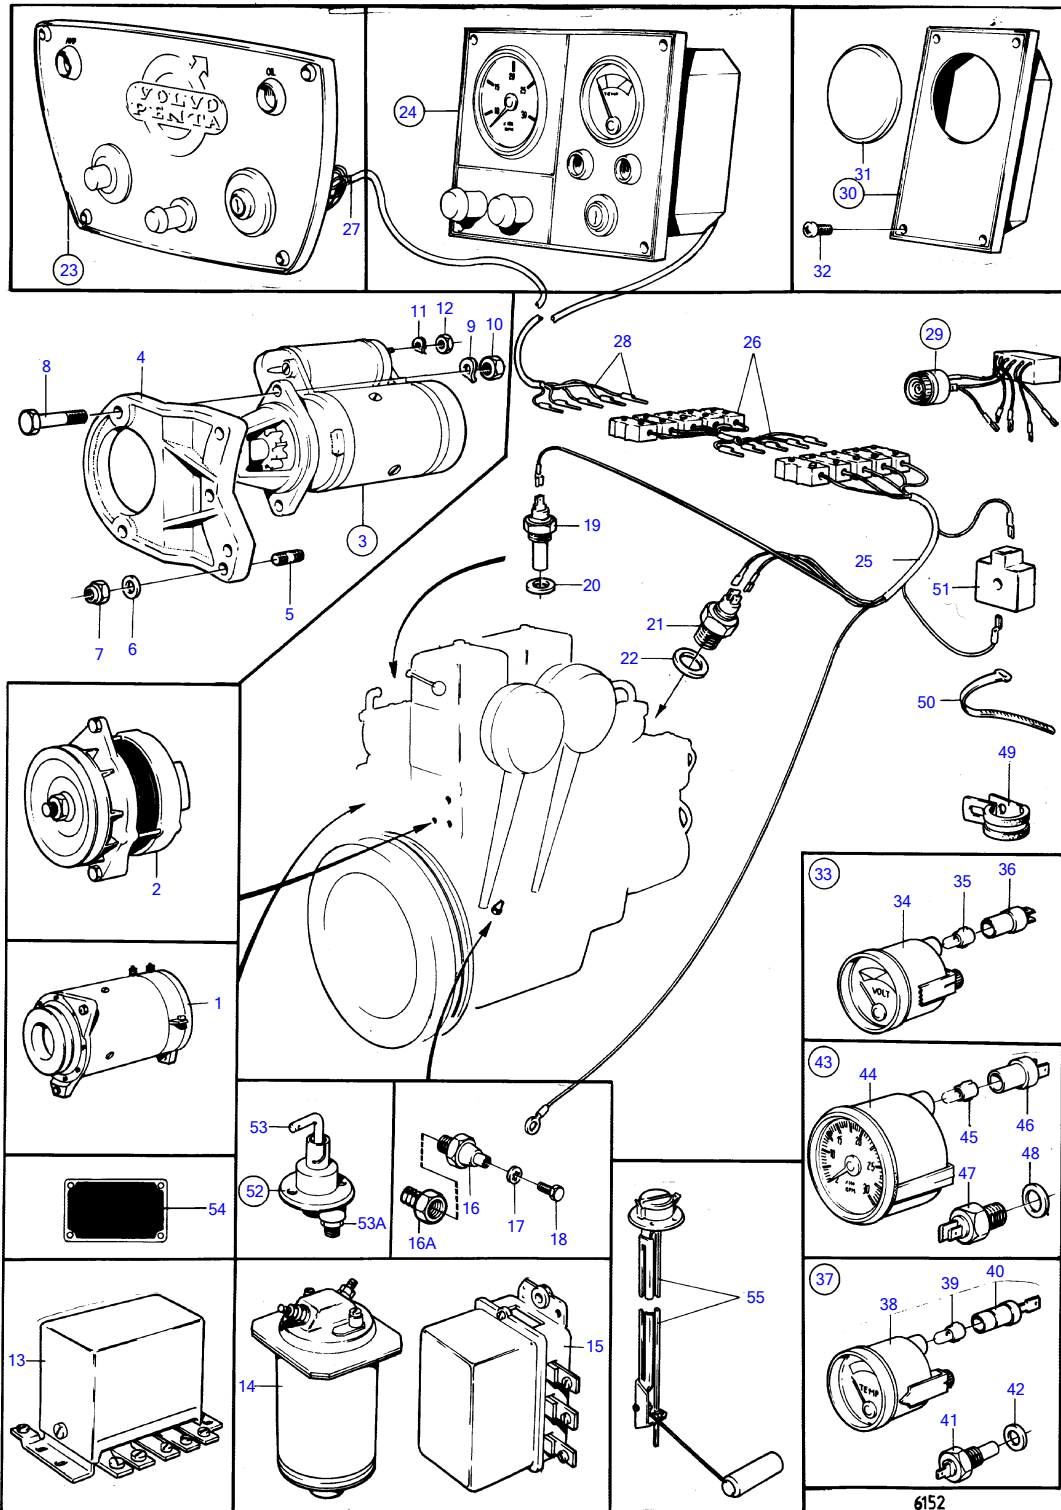

AQD2B

AQD2B

REF	PART NO.	QTY	DESCRIPTION	SEE SEC.	NOTES
1		1	dynamo and installation components	13794	
2	833456	1	Alternator		Obsolete part
3		1			Replaced by 833669., MO-17000
	833669	1	Starter motor		MO 17001-41790
	3803073	1	Starter motor, exch, exch		MO 17001-41790
4	833335	1	Bracket		Obsolete part
5	946928	1	Stud		Obsolete part, See group 2A
6	946075	1	Washer		
7	963107	1	Lock nut		
8	955344	2	Hexagon screw		
9	940280	2	Spring washer		
10	955784	2	Hexagon nut		
11	941907	1	Spring washer		
12	955782	1	Hexagon nut		
13		1			Replaced by 834693 + 834694.
	834693	1	Charge regulator		Obsolete part
	834694	1	Starter relay		
14	870730	1	Actuator solenoid		Obsolete part, Starter cut-out relay for unlimited battery capacity.
15	239964	1	Governor		Obsolete part, Starter cut-out relay for unlimited battery capacity.
16	807078	1	Pressure monitor		
16A	945612	1	Nipple		Obsolete part, MDZB spec 867122, -144, -145, MD2HY spec 867151, AQD2B spec 867152
17	955945	1	Toothed washer		
18	190663	1	Screw		
19	840074	1	Temperature sensor		
20	18840	1	Gasket		
21	1502028	1	Tachometer sensor		
22	957181	1	Gasket		
23	819678	1	Instrument plate		Obsolete part, MO-15237
24	833622	1	Instrument panel		Obsolete part, Replaced by 833908., MO 15238-28200
	833908	1	Instrument panel		Obsolete part, Replaced by 840529., MO 28201-55699
25	833608	1	Cable trunk		Obsolete part, For engine with dynamo.
	833612	1	Cable trunk		Obsolete part, For engine with alternator and starter motor
26	833618	X	Extension cable'verl		Obsolete part, L=2000mm
	833619	X	Extension cable'verl		Obsolete part, L=5000mm
27		1	cable unit		MO-15237
28		X	cables and terminals	13791	
29	827940	1	Alarm kit		Obsolete part, See group 9
30	840013	1	Instrument panel		Obsolete part
31	839128	1	• Plastic plug		Obsolete part
32	944540	4	• Screw		
33	834397	1	Voltmeter		Obsolete part
34	834374	1	• Voltmeter		Obsolete part
35	19923	1	• Bulb		
36	808175	1	• Lamp socket		
37	840228	1	Temperature gauge ki		Obsolete part, MO-15237
38	841233	1	• Thermometer		Obsolete part, (831475)
39	19923	1	• Bulb		
40	808174	1	• Lamp socket		Obsolete part
41	840074	1	• Temperature sensor		
42	957181	1	Gasket		
43		1	tachometer kit		MO-15237
44	836467	1	• Tachometer		
45	19923	1	• Bulb		
46	808175	1	• Lamp socket		
47	1502028	1	• Tachometer sensor		
48	957181	1	• Gasket		
49	941950	1	Clamp		