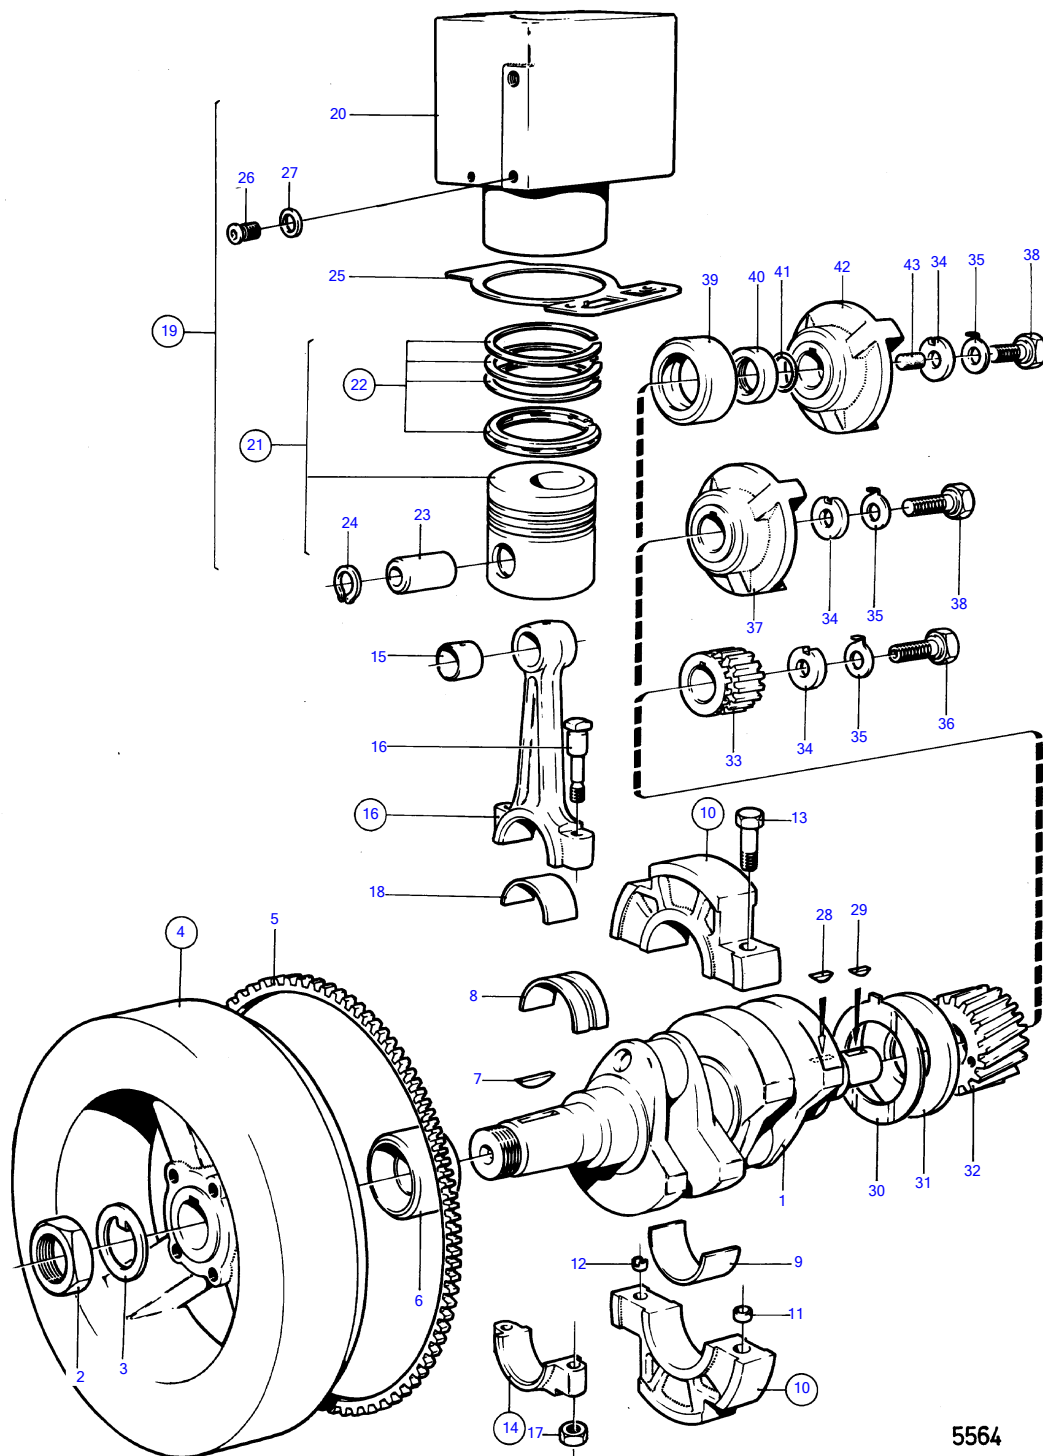

AQD2B

5564

AQD2B

REF	PART NO.	QTY	DESCRIPTION	SEE SEC.	NOTES
1	833377	1	Crankshaft		Obsolete part
2	10764	1	Nut		
3	15192	1	Washer		
4	833318	1	Flywheel		Engine with dynastart., Obsolete part
	833609	1	Flywheel		Engine with starter motor., Obsolete part
5	833489	1	• Gear ring		Obsolete part
6	803356	1	Sealing ring		
			•	13755	
7	910133	1	Woodruff key		Obsolete part
8	875483	2	Main bearing kit		Std D
	875485	2	Main bearing kit		0,25mm u.s
	875486	2	Main bearing kit		Obsolete part, 0,50mm u.s
	875487	2	Main bearing kit		Obsolete part, 0,75mm u.s
9	875484	1	Main bearing kit		Std D
	875488	1	Main bearing kit		0,25mm u.s
	875489	1	Main bearing kit		0,50mm u.s
	875490	1	Main bearing kit		Obsolete part, 0,75mm u.s
10	897223	1	Bearing		Obsolete part
11	70415	1	• Guide sleeve		Obsolete part
12	301718	1	• Guide sleeve		Obsolete part
13	955343	2	• Hexagon screw		
14	807039	2	Connecting rod		Obsolete part
15	803555	2	• Bushing		
16	807040	4	• Connecting rod bolt		Obsolete part
17	463643	4	• Nut		
18	875491	2	Big-end bearing kit		Std D
	875492	2	Big-end bearing kit		0,25mm u.s
	875493	2	Big-end bearing kit		0,50mm u.s
	875494	2	Big-end bearing kit		Obsolete part, 0,75mm u.s
19	875513	2	Cylinder block	13755	Obsolete part
20		2	• cylinder		
21	875551	2	• Piston kit		Std D
	875579	2	• Piston		0,75mm o.s
22	875498	2	• • Piston ring kit		Std D
	875499	2	• • Piston ring kit		0,75mm o.s
23	833185	2	• • Piston pin		
24	914515	4	• • Snap ring		
25	833497	2	• Spacer		TH=0.2mm
	833498	2	• Spacer		TH=0.3mm
26	807125	2	Plug		Obsolete part
27	18811	2	Gasket		
28	910121	1	Woodruff key		Obsolete part
29	910121	1	Woodruff key		Obsolete part, See group 4A
30	803515	2	Thrust washer		
31	802502	1	Support washer		Obsolete part
32	405025	1	Gear		Obsolete part
34	803225	1	Washer		Obsolete part
35	803226	1	Lock washer		
38	959664	1	Hexagon screw		Obsolete part, For engine with monoshift reverse gear., MD2B/HY.
39	899787	1	Sealing ring		
40	827658	1	Wear ring		Obsolete part
41	925063	1	O-ring		
42	827866	1	Companion flange		Obsolete part
43	808863	1	Plug		Obsolete part