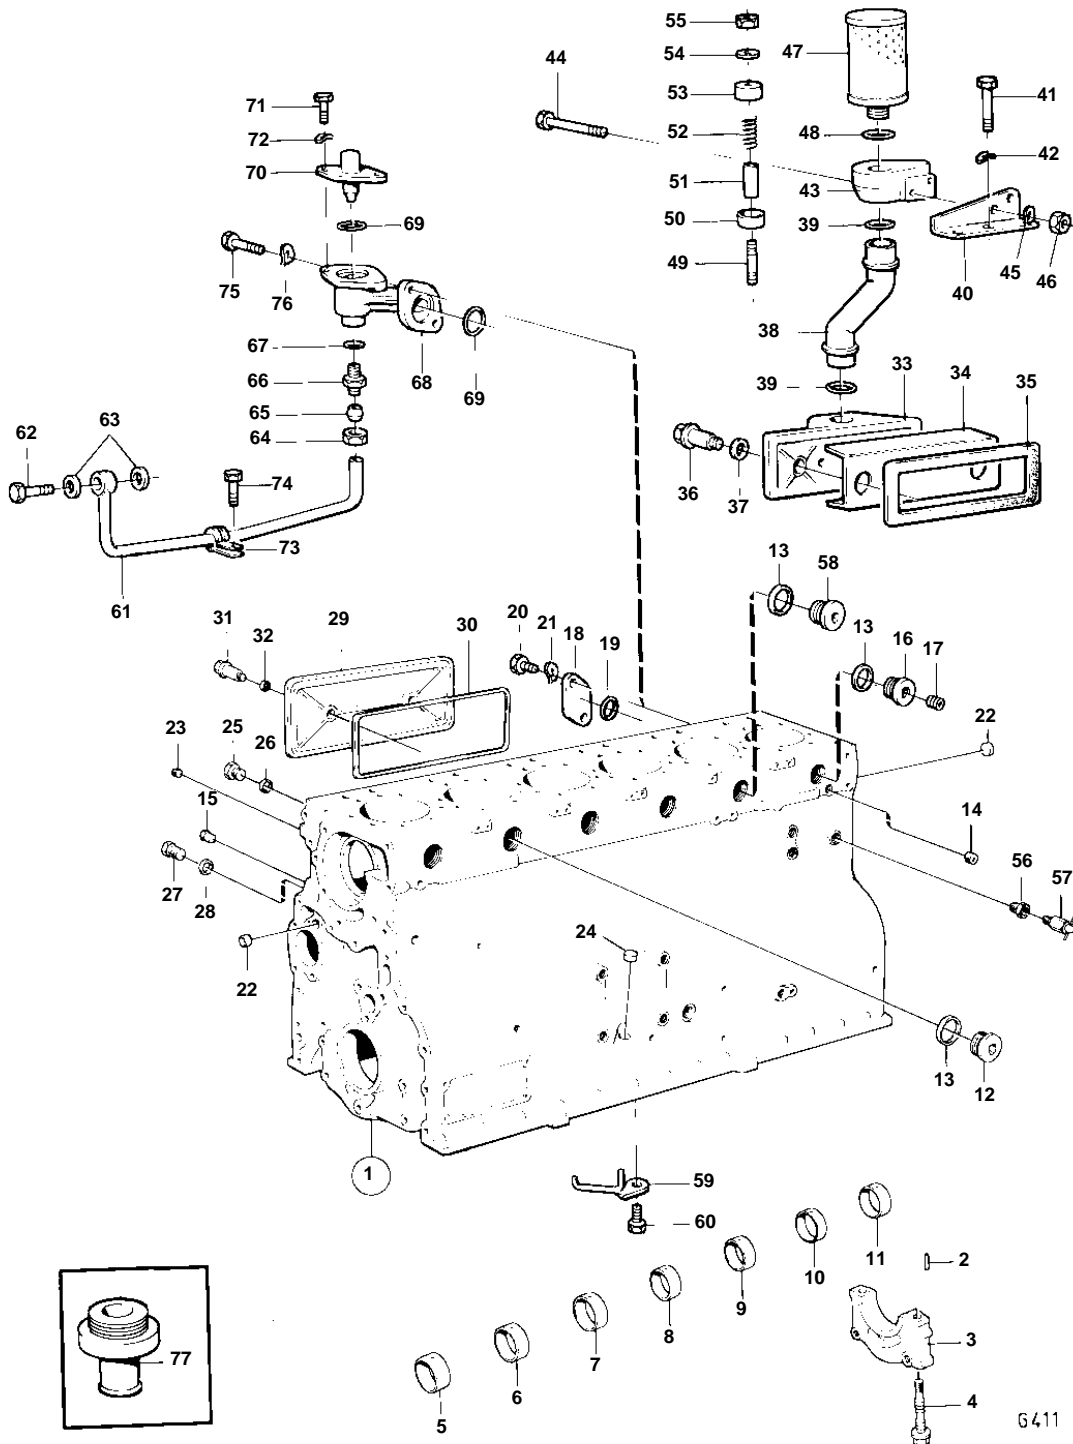

TAMD120B

TAMD120B

REF	PART NO.	QTY	DESCRIPTION	NOTES
1	468702	1	Cylinder block	
2	422426	1	• Pin	
3		7	• BEARING CAP	
4	423444	14	• Screw	
5	422076	1	• Bushing	
6	422077	1	• Bushing	
7	422078	1	• Bushing	
8	422079	1	• Bushing	
9	422080	1	• Bushing	
10	422081	1	• Bushing	
11	422082	1	• Bushing	
12	467367	5	• Plug	(467649)
13	469328	6	• Gasket	IK
14	942734	2	• Plug	
15	422369	7	• Plug	
16	821335	1	• Plug	
17	952077	1	• Plug	
18	468703	1	• Cover	
19	925060	1	• O-ring	
20	955524	2	• Screw	
21	941907	2	• Spring washer	
22	955083	3	Cap plug	
23	952077	5	Plug	
24	955082	3	Cap plug	
25	16318	3	Plug	
26	907132	3	Gasket	IK
27	190798	1	Plug	
28	18818	1	Gasket	IK
29	423120	2	Inspection cover	
30	467409	2	Gasket	IK
31	422541	4	Screw	
32	424342	4	Sealing ring	IK
33	423121	1	Inspection cover	
34	422542	1	Splash plate	
35	467409	1	Gasket	IK
36	422541	2	Screw	
37	424342	2	Sealing ring	IK
38	843368	1	Tube	
39	421158	2	Sealing ring	
40	843366	1	Bracket	
41	940114	3	Screw	
42	942336	3	Spring washer	
43	843356	1	Housing	
44	955529	2	Screw	
45	941907	2	Spring washer	
46	955826	2	Nut	
47	843736	1	Filter	
48	843449	1	Gasket	
49	924058	1	Stud	
50	842972	1	Valve disc	
51	842974	1	Spacer sleeve	
52	843301	1	Spring	
53	842975	1	Cover	
54	421158	1	Sealing ring	
55	963105	1	Nut	
56	190130	1	Nipple	
57	949918	1	Drain cock	
58	836993	1	Nipple	SEE GROUP 2B
59	468539	6	Oil jet	
60	948587	6	Lock screw	
61	842830	1	Delivery pipe	SEE GROUP 2B
62	190714	1	Hollow screw	SEE GROUP 2B
63	957181	2	Gasket	SEE GROUP 2B

TAMD120B

REF	PART NO.	QTY	DESCRIPTION	NOTES
64	956985	1	Nut	
65	956971	1	Ferrule	
66	192639	1	Nipple	
67	957181	1	Gasket	
68	843529	1	Housing	
69	925065	2	O-ring	
70	468838	1	Valve	
71	940094	2	Screw	
72	941906	2	Spring washer	
73	952629	1	Clamp	
74	940100	1	Screw	
75	955525	2	Screw	
76	941907	2	Spring washer	
77	845260	1	Hose attachment	