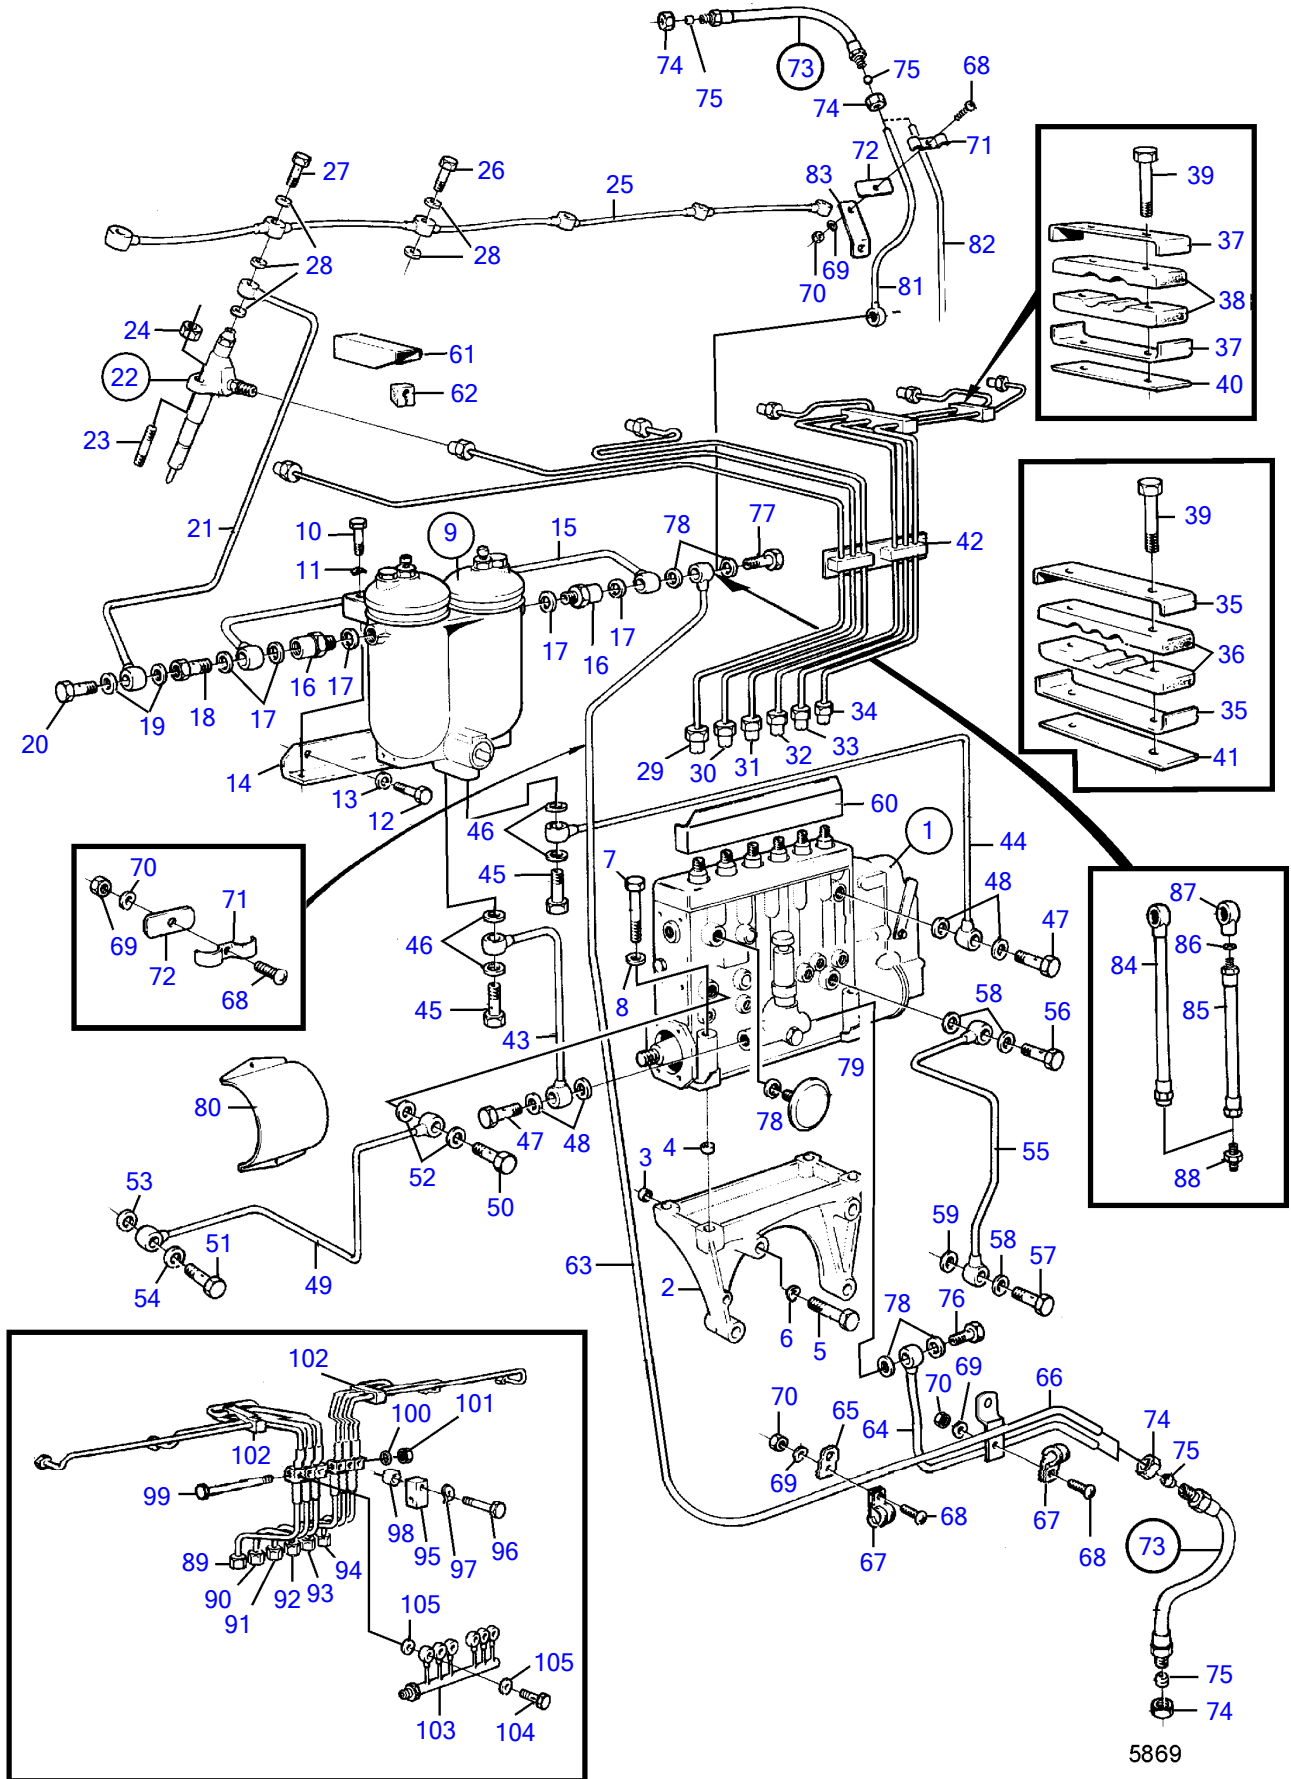

TAMD120A

5869

TAMD120A

REF	PART NO.	QTY	DESCRIPTION	NOTES
1		1		Repl by 843979
	(843979)	1	Injection pump	Obsolete part
2	468558	1	Bracket	
3	(423161)	2	Guide sleeve	Obsolete part
4	417588	1	Guide sleeve	
5	955566	4	Hexagon screw	
6	940280	4	Spring washer	
7	940156	4	Hexagon screw	
8	190509	4	Washer	
9	243405	1	Fuel filter kit	
10	940134	2	Hexagon screw	
11	941909	2	Spring washer	
12	940115	2	Hexagon screw	
13	942336	2	Spring washer	
14	845319	1	Bracket	(836365)
15	836748	1	Pipe	
16	35096	2	Overflow valve	
17	18671	5	Gasket	
18	16496	1	Hollow screw	
19	957171	2	Gasket	
20	74033	1	Hollow screw	
21	(836747)	1	Pipe	Obsolete part
22	837097	6	Injector	
	3803249	6	Injector, exch	
23	941928	12	Stud	
24	417110	12	Nut	
25	822564	1	Leak-off line	
26	74033	5	Hollow screw	
27	74034	1	Hollow screw	
28	957171	13	Gasket	
29	823781	1	Delivery pipe	Cyl. no. 1
30	823782	1	Delivery pipe	Cyl. no. 2
31	(823783)	1	Delivery pipe	Cyl. no. 3, Obsolete part
32	823784	1	Delivery pipe	Cyl. no. 4
33	823785	1	Delivery pipe	Cyl. no. 5
34	823786	1	Delivery pipe	Cyl. no. 6
35	414346	8	Attaching clamp	
36	414347	8	Attaching clamp	
37	414344	2	Attaching clamp	
38	414345	2	Attaching clamp	
39	955247	10	Hexagon screw	
40	414736	1	Nut plate	
41	414735	2	Nut plate	
42	822546	1	Bracket	See group 2B
43	(836750)	1	Fuel pipe	Obsolete part
44	836749	1	Fuel pipe	
45	26013	2	Hollow screw	
46	957181	4	Gasket	
47	25167	2	Hollow screw	
48	18671	4	Gasket	
49	423393	1	Pressure oil line	
50	48634	1	Hollow screw	
51	942081	1	Hollow screw, hollow screw	MO-18662/XXXX
	837709	1	Hollow screw, hollow screw	MO18663/XXXX-
52	957173	2	Gasket	
53	18666	1	Gasket	
54	11994	1	Gasket	
55	422246	1	Return pipe	
56	25167	1	Hollow screw	
57	954394	1	Hollow screw	
58	18671	3	Gasket	
59	11998	1	Gasket	
60	(824377)	1	Protecting plate	Included in repair kit 6210761., Obsolete part

7742190-23-14523C

5869

Upd:2011-08-15