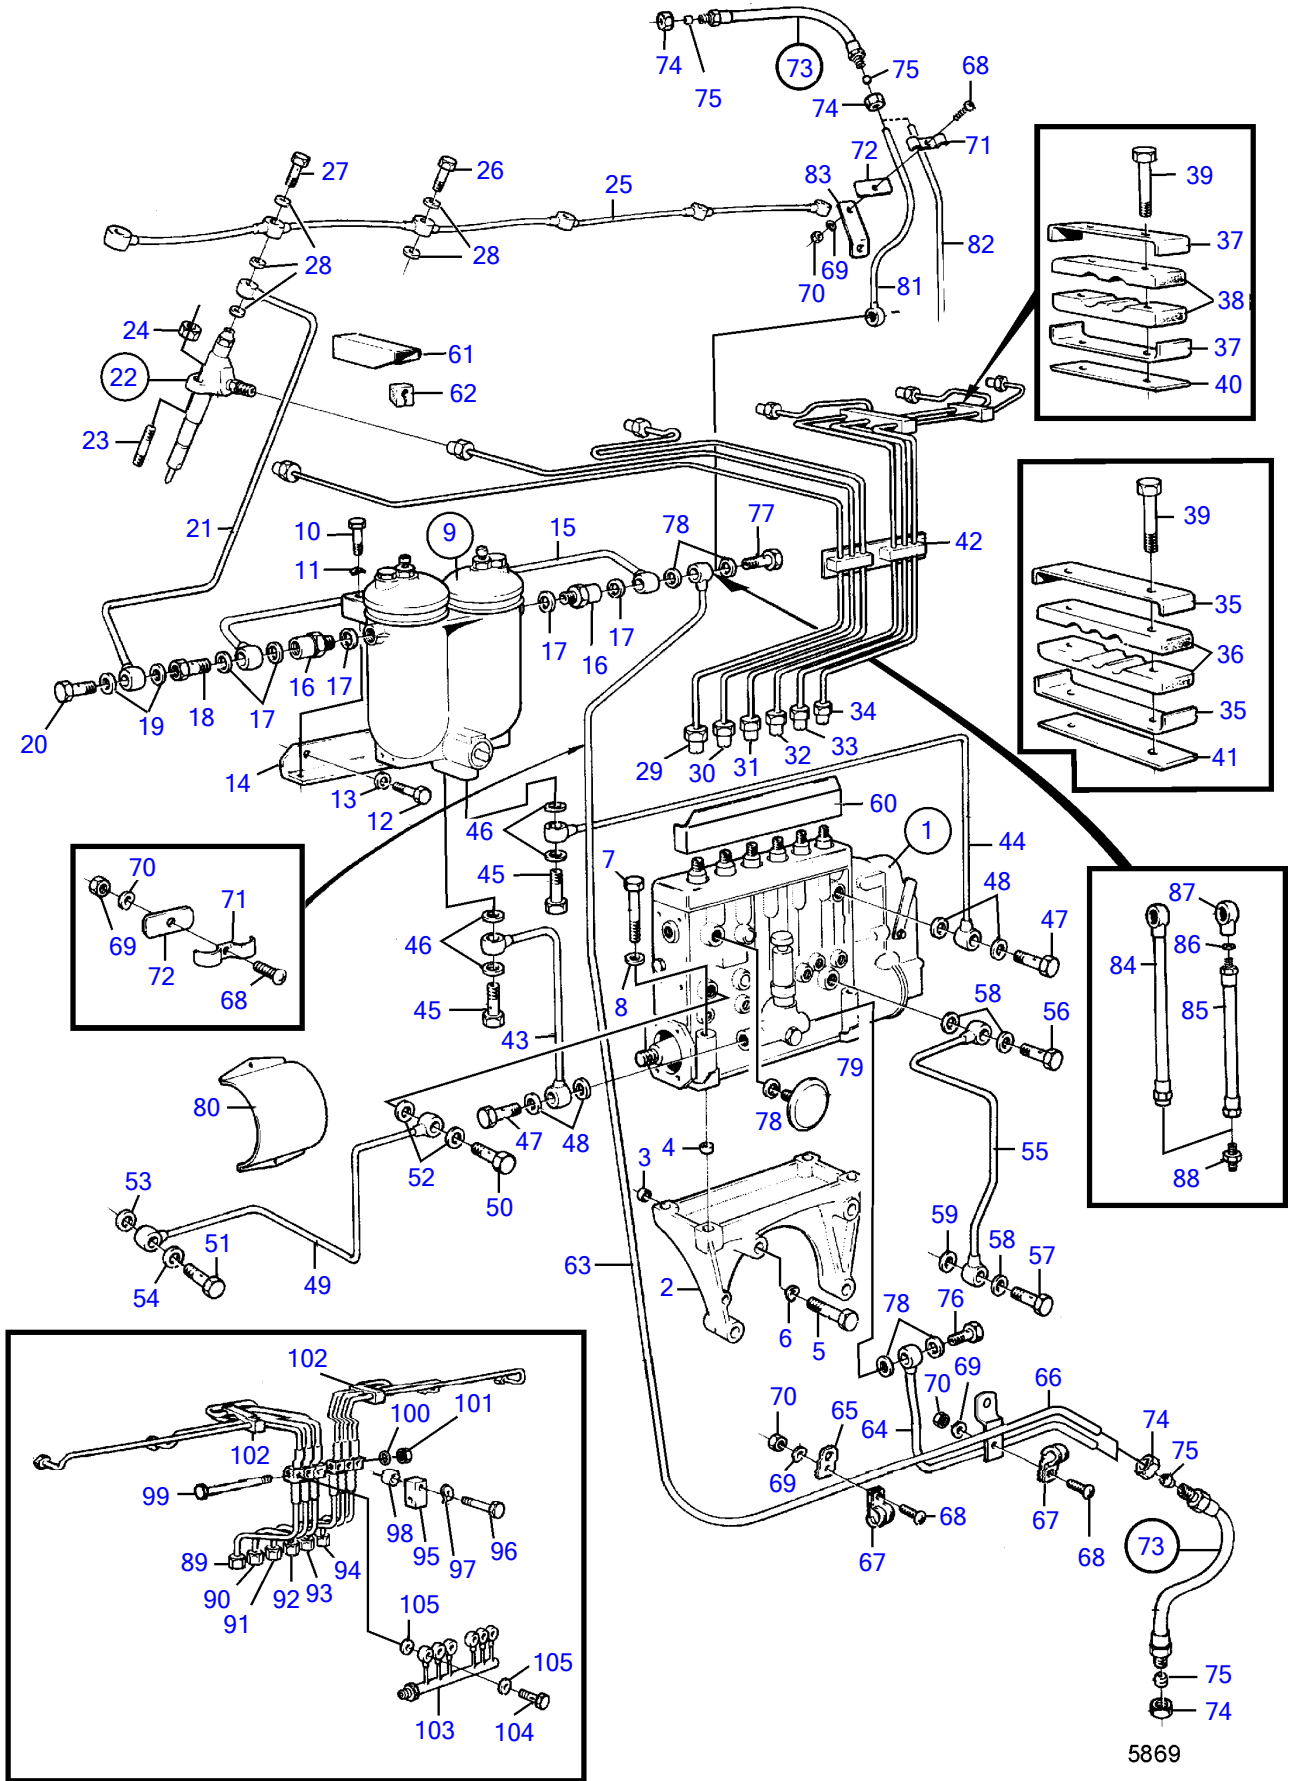

TMD120A

5869

TMD120A

REF	PART NO.	QTY	DESCRIPTION	NOTES
1		1		MO-1349/XXXX
		1		MO1350/XXXX-
	(843978)	1	Injection pump	Obsolete part
2	468558	1	Bracket	
3	(423161)	2	Guide sleeve	Obsolete part
4	417588	1	Guide sleeve	
5	955566	4	Hexagon screw	
6	940280	4	Spring washer	
7	940156	4	Hexagon screw	
8	190509	4	Washer	
9	243405	1	Fuel filter kit	
10	940134	2	Hexagon screw	
11	941909	2	Spring washer	
12	940115	2	Hexagon screw	
13	942336	2	Spring washer	
14	845319	1	Bracket	(836365)
15	836748	1	Pipe	
16	35096	2	Overflow valve	
17	18671	5	Gasket	
18	16496	1	Hollow screw	
19	957171	2	Gasket	
20	74033	1	Hollow screw	
21	(836747)	1	Pipe	Obsolete part
22	837097	6	Injector	
	3803249	6	Injector, exch	
23	941928	12	Stud	
24	417110	12	Nut	
25	822564	1	Leak-off line	
26	74033	5	Hollow screw	
27	74034	1	Hollow screw	
28	957171	13	Gasket	
29	823781	1	Delivery pipe	Cyl. no. 1
30	823782	1	Delivery pipe	Cyl. no. 2
31	(823783)	1	Delivery pipe	Cyl. no. 3, Obsolete part
32	823784	1	Delivery pipe	Cyl. no. 4
33	823785	1	Delivery pipe	Cyl. no. 5
34	823786	1	Delivery pipe	Cyl. no. 6
35	414346	8	Attaching clamp	
36	414347	8	Attaching clamp	
37	414344	2	Attaching clamp	
38	414345	2	Attaching clamp	
39	955247	10	Hexagon screw	
40	414736	1	Nut plate	
41	414735	2	Nut plate	
42	822546	1	Bracket	See group 2B
43	(836750)	1	Fuel pipe	Obsolete part
44	836749	1	Fuel pipe	
45	26013	2	Hollow screw	
46	957181	4	Gasket	
47	25167	2	Hollow screw	
48	18671	4	Gasket	
49	423393	1	Pressure oil line	
50	48634	1	Hollow screw	
51	942081	1	Hollow screw, hollow screw	MO-18662/XXXX
	837709	1	Hollow screw, hollow screw	MO18663/XXXX-
52	957173	2	Gasket	
53	18666	1	Gasket	
54	11994	1	Gasket	
55	422246	1	Return pipe	
56	25167	1	Hollow screw	
57	954394	1	Hollow screw	
58	18671	3	Gasket	
59	11998	1	Gasket	