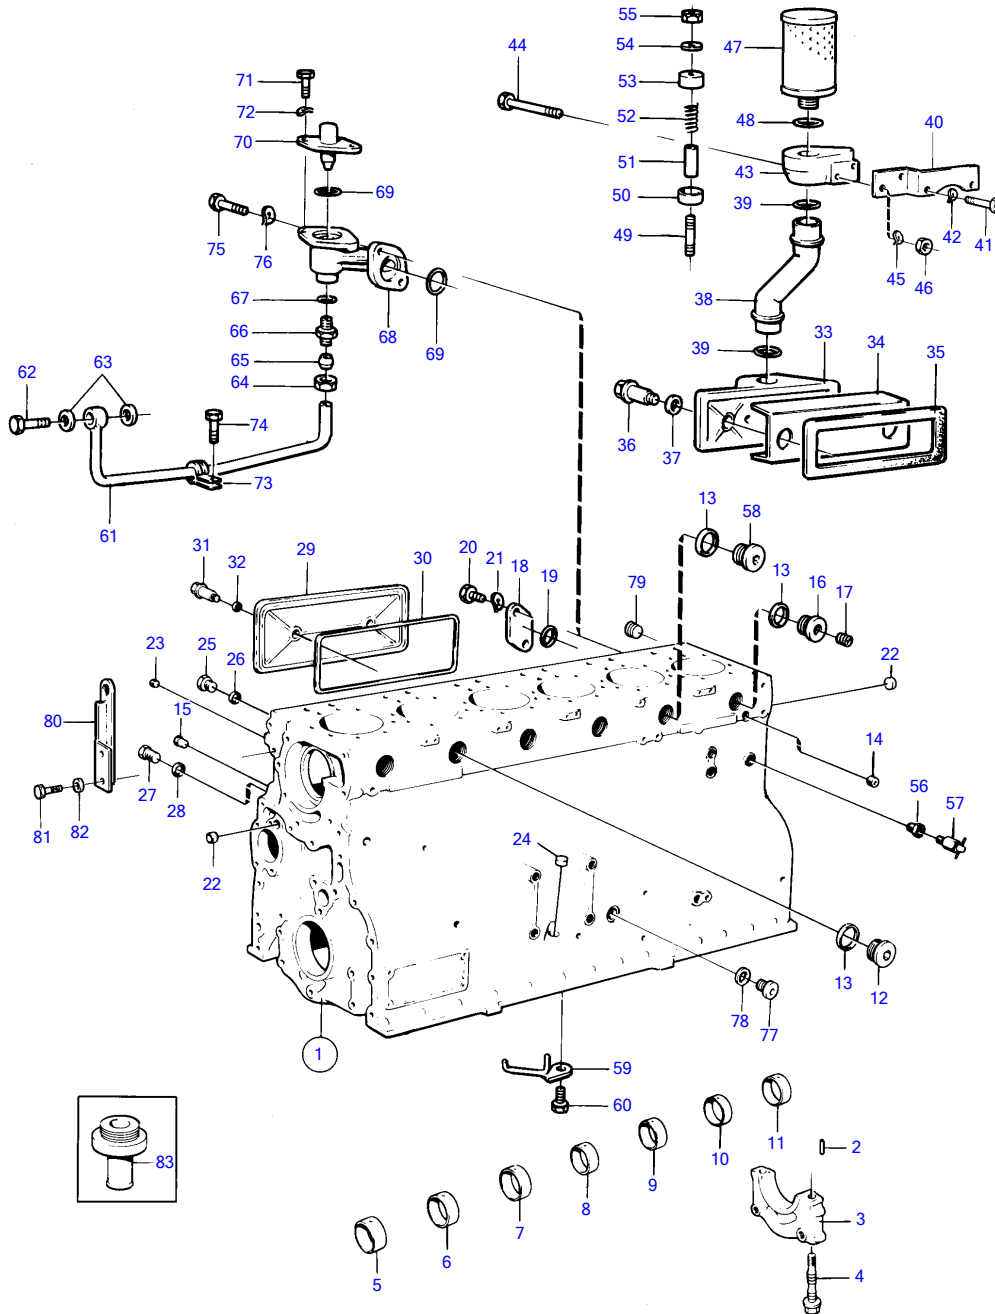

TMD120B

6573

TMD120B

REF	PART NO.	QTY	DESCRIPTION	NOTES
1	468702	1	Cylinder block	Replaced by cylinder block 478990 and 6 pcs cylinder liner kit 275392.
	478990	1	Cylinder block	
2	422426	1	• Pivot pin	
3		7	• bearing cap	
4	423444	14	• Flange screw	
5	422076	1	• Bushing	
6	422077	1	• Bushing	
7	422078	1	• Bushing	
8	422079	1	• Bushing	
9	422080	1	• Bushing	
10	422081	1	• Bushing	
11	422082	1	• Bushing	
12	467367	5	• Plug	(467649)
13	469328	6	• Gasket	
14	942734	2	• Plug	
15	422369	7	• Plug	
16		1	•	
17	952077	1	• Plug	
18		1	• Cover	
19	925060	1	• O-ring	
20	955524	2	• Hexagon screw	
21	941907	2	• Spring washer	
22	955083	3	Cap plug	
23	952077	4	Plug	
24	955082	3	Cap plug	
25	16318	5	Plug	
26	907132	5	Gasket	
27	948187	1	Plug	
28	18818	1	Gasket	
29	423120	2	Inspection cover	
30	467409	2	Gasket	
31	422541	4	Screw	
32	424342	4	Sealing ring	
33	423121	1	Inspection cover	
34	422542	1	Splash plate	
35	467409	1	Gasket	
36	422541	2	Screw	
37	424342	2	Sealing ring	
38	(843369)	1	Breather pipe	Obsolete part
39	421158	2	Sealing ring	
40	843370	1	Bracket	
41	940114	2	Hexagon screw	
42	942336	2	Spring washer	
43	843356	1	Connector housing	
44	955529	2	Hexagon screw	
45	941907	2	Spring washer	
46	955826	2	Hexagon nut	
47	843736	1	Filter	
48	843449	1	Gasket	
49	924058	1	Stud	
50	842972	1	Valve disc	
51	842974	1	Spacer sleeve	
52	843301	1	Spring	
53	842975	1	Protecting casing	
54	421158	1	Sealing ring	
55	963105	1	Lock nut	
56	190130	1	Reduction nipple	
57	949918	1	Shut-off cock	
58	836993	1	Nipple	See group 2B
59	468539	6	Oil jet	
60	948587	6	Hexagon screw	
61	842830	1	Tube	See group 2B
62	190714	1	Hollow screw	See group 2B