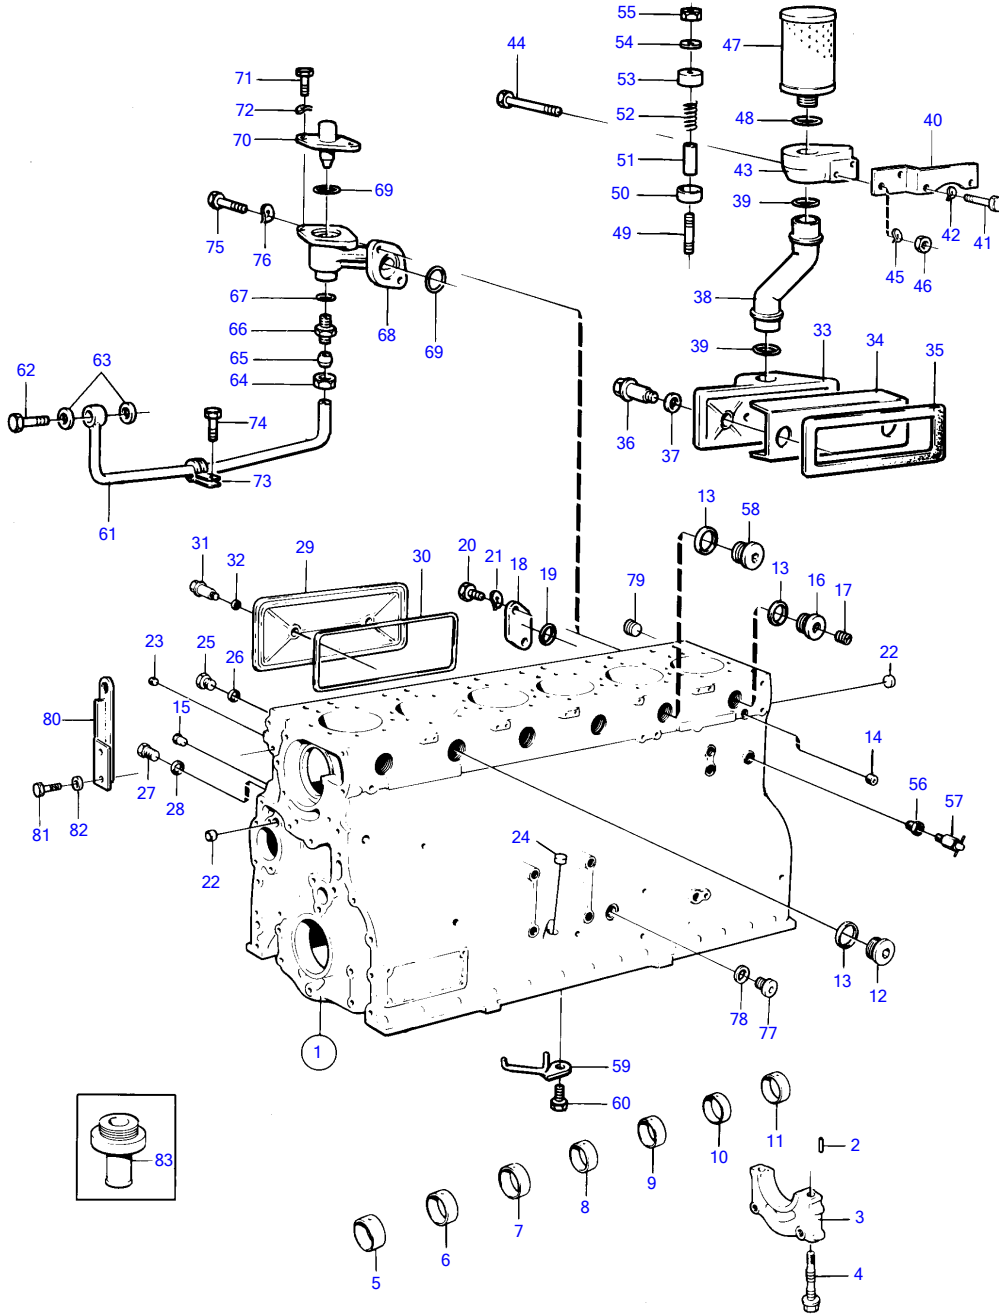

TMD120B

6573

TMD120B

REF	PART NO.	QTY	DESCRIPTION	NOTES
1	468702	1	Cylinder block	Replaced by cylinder block 478990 and 6 pcs cylinder liner kit 275392.
	478990	1	Cylinder block	
2	422426	1	• Pivot pin	
3		7	• bearing cap	
4	423444	14	• Flange screw	
5	422076	1	• Bushing	
6	422077	1	• Bushing	
7	422078	1	• Bushing	
8	422079	1	• Bushing	
9	422080	1	• Bushing	
10	422081	1	• Bushing	
11	422082	1	• Bushing	
12	467367	5	• Plug	(467649)
13	469328	6	• Gasket	
14	942734	2	• Plug	
15	422369	7	• Plug	
16		1	•	
17	952077	1	• Plug	
18		1	• Cover	
19	925060	1	• O-ring	
20	955524	2	• Hexagon screw	
21	941907	2	• Spring washer	
22	955083	3	Cap plug	
23	952077	4	Plug	
24	955082	3	Cap plug	
25	16318	5	Plug	
26	907132	5	Gasket	
27	948187	1	Plug	
28	18818	1	Gasket	
29	423120	2	Inspection cover	
30	467409	2	Gasket	
31	422541	4	Screw	
32	424342	4	Sealing ring	
33	423121	1	Inspection cover	
34	422542	1	Splash plate	
35	467409	1	Gasket	
36	422541	2	Screw	
37	424342	2	Sealing ring	
38	(843369)	1	Breather pipe	Obsolete part
39	421158	2	Sealing ring	
40	843370	1	Bracket	
41	940114	2	Hexagon screw	
42	942336	2	Spring washer	
43	843356	1	Connector housing	
44	955529	2	Hexagon screw	
45	941907	2	Spring washer	
46	955826	2	Hexagon nut	
47	843736	1	Filter	
48	843449	1	Gasket	
49	924058	1	Stud	
50	842972	1	Valve disc	
51	842974	1	Spacer sleeve	
52	843301	1	Spring	
53	842975	1	Protecting casing	
54	421158	1	Sealing ring	
55	963105	1	Lock nut	
56	190130	1	Reduction nipple	
57	949918	1	Shut-off cock	
58	836993	1	Nipple	See group 2B
59	468539	6	Oil jet	
60	948587	6	Hexagon screw	
61	842830	1	Tube	See group 2B
62	190714	1	Hollow screw	See group 2B