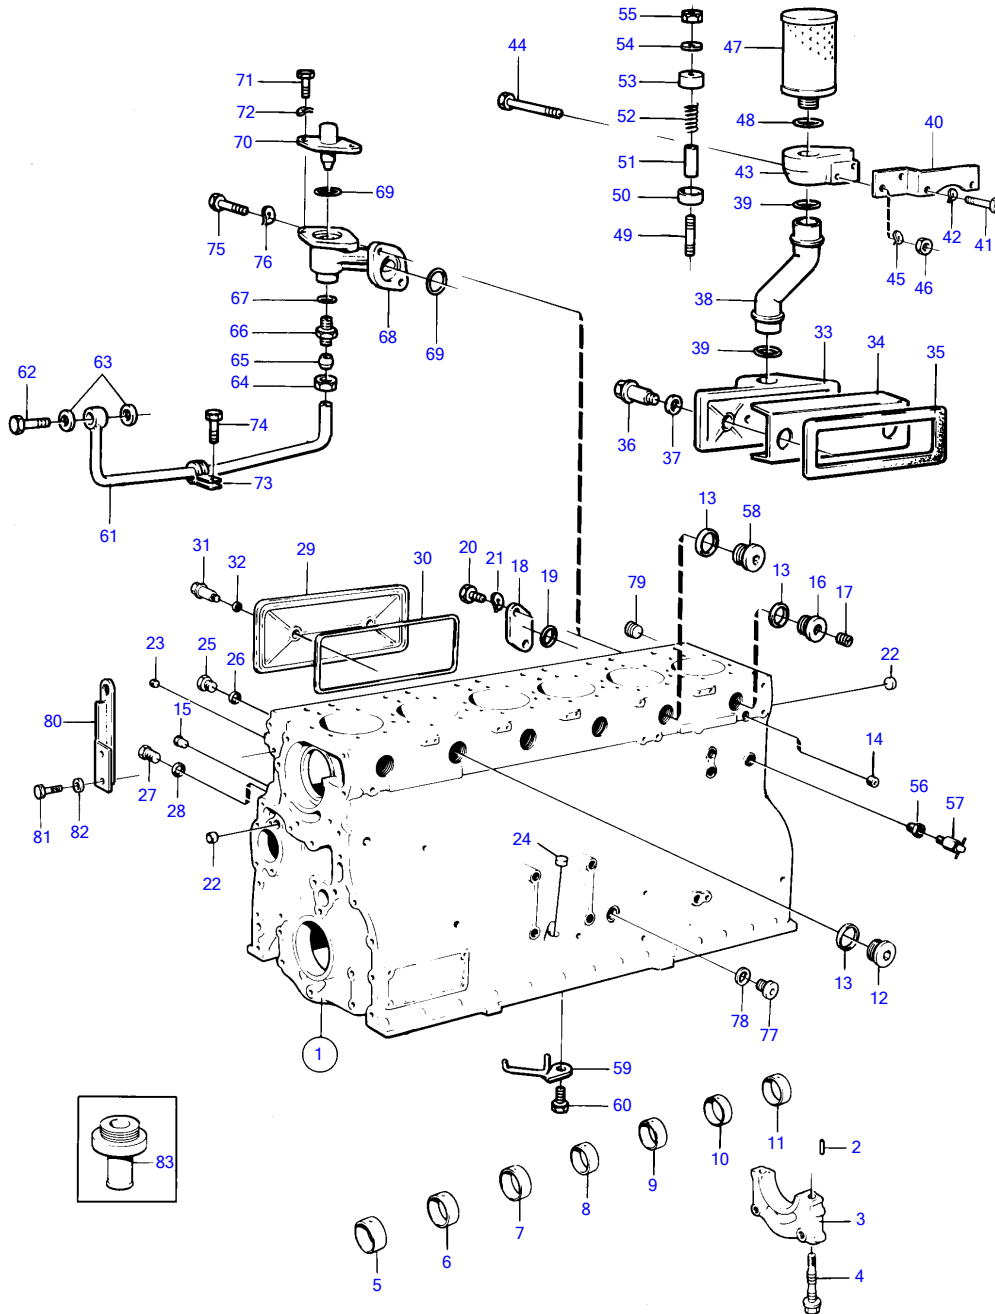

TMD120B

6573

TMD120B

REF	PART NO.	QTY	DESCRIPTION	NOTES
1	468702	1	Cylinder block	Replaced by cylinder block 478990 and 6 pcs cylinder liner kit 275392.
	478990	1	Cylinder block	
2	422426	1	• Pivot pin	
3		7	• bearing cap	
4	423444	14	• Flange screw	
5	422076	1	• Bushing	
6	422077	1	• Bushing	
7	422078	1	• Bushing	
8	422079	1	• Bushing	
9	422080	1	• Bushing	
10	422081	1	• Bushing	
11	422082	1	• Bushing	
12	467367	5	• Plug	(467649)
13	469328	6	• Gasket	
14	942734	2	• Plug	
15	422369	7	• Plug	
16		1	•	
17	952077	1	• Plug	
18		1	• Cover	
19	925060	1	• O-ring	
20	955524	2	• Hexagon screw	
21	941907	2	• Spring washer	
22	955083	3	Cap plug	
23	952077	4	Plug	
24	955082	3	Cap plug	
25	16318	5	Plug	
26	907132	5	Gasket	
27	948187	1	Plug	
28	18818	1	Gasket	
29	423120	2	Inspection cover	
30	467409	2	Gasket	
31	422541	4	Screw	
32	424342	4	Sealing ring	
33	423121	1	Inspection cover	
34	422542	1	Splash plate	
35	467409	1	Gasket	
36	422541	2	Screw	
37	424342	2	Sealing ring	
38	(843369)	1	Breather pipe	Obsolete part
39	421158	2	Sealing ring	
40	843370	1	Bracket	
41	940114	2	Hexagon screw	
42	942336	2	Spring washer	
43	843356	1	Connector housing	
44	955529	2	Hexagon screw	
45	941907	2	Spring washer	
46	955826	2	Hexagon nut	
47	843736	1	Filter	
48	843449	1	Gasket	
49	924058	1	Stud	
50	842972	1	Valve disc	
51	842974	1	Spacer sleeve	
52	843301	1	Spring	
53	842975	1	Protecting casing	
54	421158	1	Sealing ring	
55	963105	1	Lock nut	
56	190130	1	Reduction nipple	
57	949918	1	Shut-off cock	
58	836993	1	Nipple	See group 2B
59	468539	6	Oil jet	
60	948587	6	Hexagon screw	
61	842830	1	Tube	See group 2B
62	190714	1	Hollow screw	See group 2B

7742190-21-14472

6573

Upd:2011-08-15