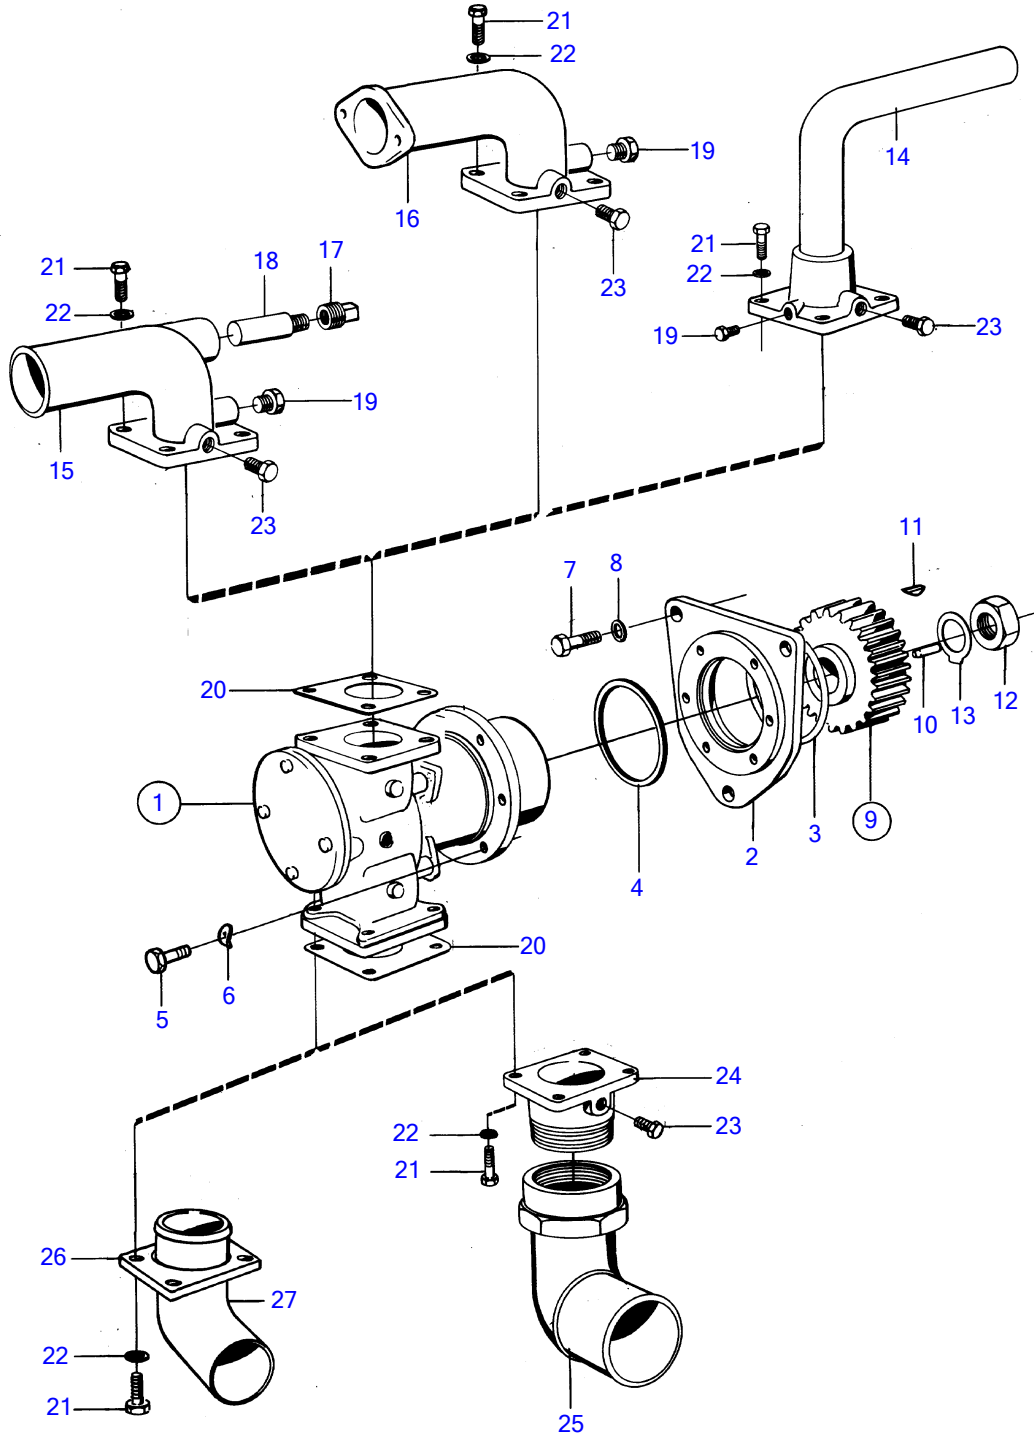

MD120A

5481

MD120A

REF	PART NO.	QTY	DESCRIPTION	SEE SEC.	NOTES
1	822787	1	Sea water pump		
			•	14511	
			•	14513	
2	820695	1	Spacer		
3	925095	1	O-ring		
4	413619	1	Gasket		
5	940114	3	Hexagon screw		
6	942336	3	Spring washer		
7	955576	3	Hexagon screw		
8	941911	3	Spring washer		
9	820957	1	Gear		Replaced by 1ea 843563,1ea 823499., See group 2A
10	950564	1	• Pin		See group 2A
11	942406	1	Woodruff key		
12	955860	1	Hexagon nut		
13	942735	1	Tab washer		
14	(822626)	1	Coolant pipe	14488	Obsolete part
19	180759	1	Plug		
20	820877	2	Gasket		
21	940114	8	Hexagon screw		
22	942336	8	Spring washer		
23	192134	1	Plug		
24		1	flange		Early type D70B spec. 867055.
25		1	hose union		Early type D70B spec. 867055.
26	842029	1	Flange		
27	842028	1	Hose attachment		