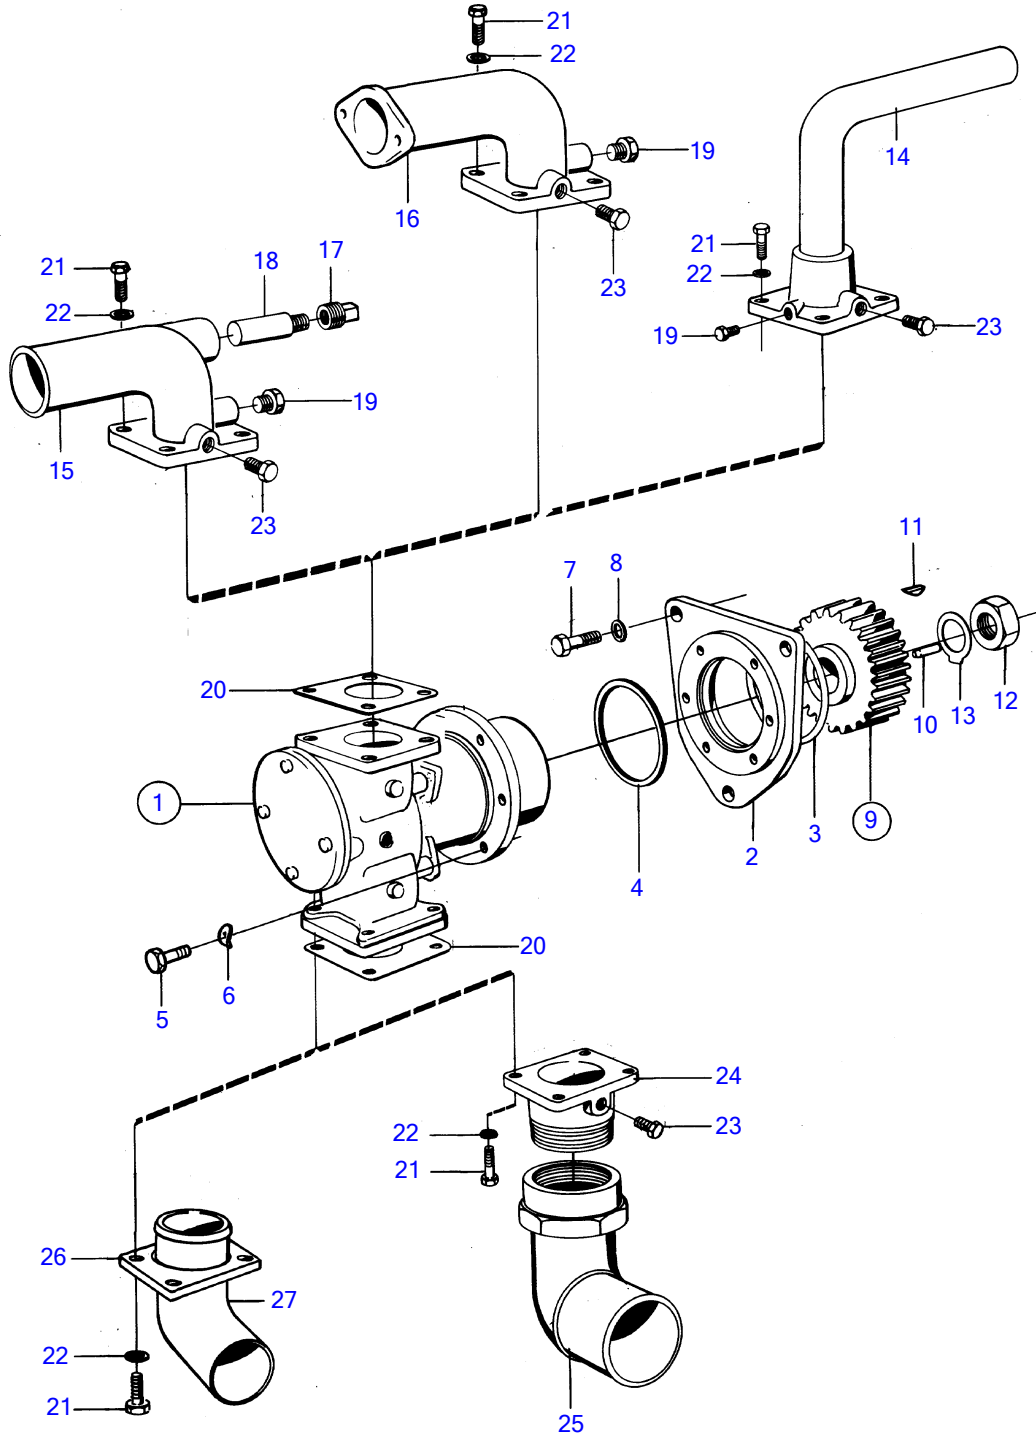

MD120A

5481

## MD120A

REF	PART NO.	QTY	DESCRIPTION	SEE SEC.	NOTES
1	822787	1	Sea water pump		
			•	14511	
			•	14513	
2	820695	1	Spacer		
3	925095	1	O-ring		
4	413619	1	Gasket		
5	940114	3	Hexagon screw		
6	942336	3	Spring washer		
7	955576	3	Hexagon screw		
8	941911	3	Spring washer		
9	820957	1	Gear		Replaced by 1ea 843563,1ea 823499., See group 2A
10	950564	1	• Pin		See group 2A
11	942406	1	Woodruff key		
12	955860	1	Hexagon nut		
13	942735	1	Tab washer		
14	(822626)	1	Coolant pipe	14488	Obsolete part
19	180759	1	Plug		
20	820877	2	Gasket		
21	940114	8	Hexagon screw		
22	942336	8	Spring washer		
23	192134	1	Plug		
24		1	flange		Early type D70B spec. 867055.
25		1	hose union		Early type D70B spec. 867055.
26	842029	1	Flange		
27	842028	1	Hose attachment		